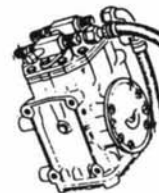

**"YORK" A/C
COMPRESSOR**
XKE '69-'71
C-32193

Illust. #	PART #	DESCRIPTION
1.	JS-259	A/C FAN MOTOR
2.	JS-261	A/C FAN CONTROL SWITCH
3.	JS-265	SPEED CONTROL BEZEL
4.	JS-264	"COOLER" BEZEL
5.	C-34878	EVAPORATOR UNIT COMPLETE

We Also Have A Large Inventory of Used "Hard-to-Find" A/C Parts for XKE, XJ and Early Sedans. Please Call, Our Salespeople Will Be Glad to Help.