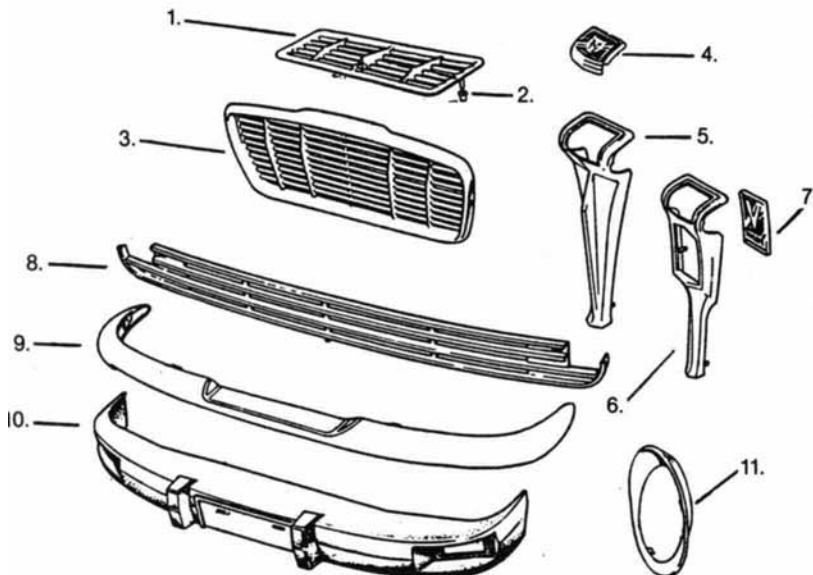

Illust. #	PART #	YEAR	DESCRIPTION	QTY.
1.	BD-29280	'75-'79	VENT GRILLE	1
2.	BD-26989	'75-'79	FRICTION BRUSH	2
3.	BD-42173	'75-'79	RADIATOR GRILLE	All 1
4.	BD-42436	'75-'79	MOTIF BADGE	All 1
5.	BD-42370	'75-'79	MOTIF BAR	XJ-6 1
6.	BD-42371	'75-'79	MOTIF BAR	XJ-12 1
7.	BD-42435	'75-'79	MOTIF BAR	XJ-12 1
8.	BD-44960	'75-'79	LOWER GRILLE	1
9.	BD-45365	'75-'79	FRONT CHROME BUMPER	1
10.	BD-46687	'75-'79	FRONT BUMPER RUBBER	1
11.	DAC-2110	'75-'79	OUTER H/L RIM	2