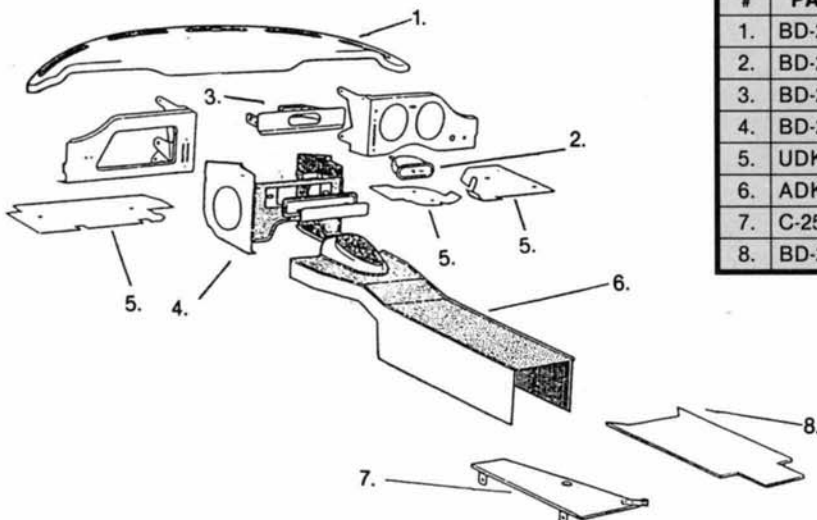

3.8 SI '61-'64

Illust. #	PART #	YEAR	DESCRIPTION
1.	BD-22732	'61-'64	DASH TOP PAD
2.	BD-20410	'61-'64	ASHTRAY
3.	BD-20403	'61-'64	ASHTRAY MOUNT BRACKET
4.	BD-23648	'61-'64	RADIO CONSOLE FRAME
5.	UDK-61	'61-'64	UNDER DASH SET
6.	ADK-38	'61-'63	ALLOY DASH SET Dot Style
7.	C-25101	'61-'64	TRANSMISSION HEAT SHIELD
8.	BD-20439	'61-'64	MUFFLER HEAT SHIELD