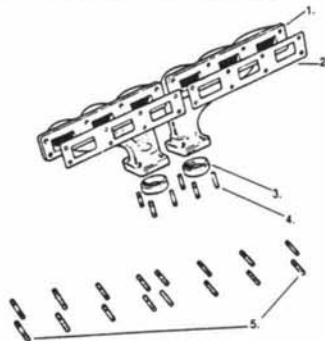

XK & XKE EXHAUST MANIFOLDS & FITTINGS

1.	GEM-101	PORCELAIN MANIFOLDS (Pair Only) XK 120, 140, 150
1.	GEM-102	PORCELAIN MANIFOLDS (Pair Only) XKE '61-'67
2.	C-2318	MANIFOLD TO HEAD GASKET All 6 CYL. Models
3.	C-18405-1	MANIFOLD TO HEAD PIPE SEALING RINGS XKE '61 on
3.	C-495	MANIFOLD TO HEAD PIPE GASKET All XK
4.	SNK-1	HEAD PIPE TO MANIFOLD STUD & NUT KIT
5.	C-11761	MANIFOLD TO HEAD STUD All 6 CYL. Models