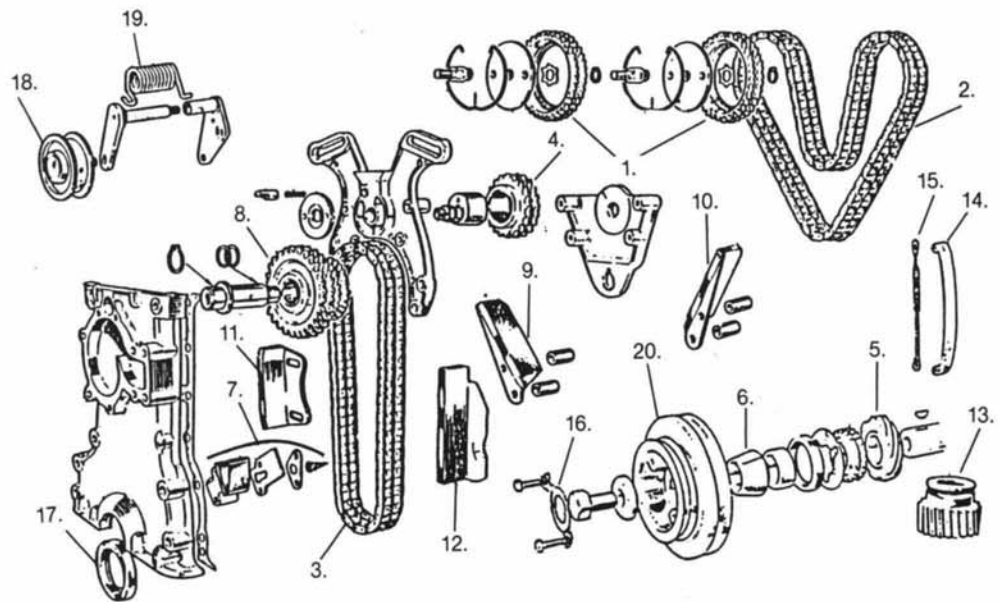

ENGINE

BEARINGS

MODEL	ROD BEARINGS	MAIN BEARINGS	THRUST WASHERS	CAM BEARINGS
3.4 Liter '48-'64	VP-259	VP-260	VPW-180	VP-907
3.8 Liter '57-'64				
4.2 Liter '64-'72		VP-91167		
4.2 Liter '72-'87	VP-91777			
5.3 Liter V-12 '71 on	VP-91369	VP-91370	VPW-95001	NOT USED

Bearings and Thrust Washers are Available in Oversize. Please Advise Requirements when Ordering.
 STD. - 10, 20, 30, and 40

PISTON & PISTON RING SETS

MODEL	COMPRESSION RATIO	PISTON	RINGS	WRIST PIN BUSHING
3.4 Liter	8:1	AE-11546	RA-2556	C-17164
3.8 Liter	8:1	AE-18393	RA-16586	
3.8 Liter	9:1	AE-20615	RA-16586	
4.2 Liter	8:1	AE-21380	RA-39520	
4.2 Liter	9:1	AE-21379	RA-39520	
5.3 Liter V-12	8:1	AE-18206	RA-26136	C-29308

Please Advise Oversize Requirements when Ordering.
 STD. - 10, 20, 30, and 40

ENGINE

TIMING TRAIN ALL 6 CYL. MODELS to '87

Illustration #	PART #	DESCRIPTION	QTY. REQ.
1.	C-24686	CAM SPROCKET	2
2.	C-2256	UPPER CHAIN	1
3.	C-2255	LOWER CHAIN	1
4.	C-26740	IDLER SPROCKET	1
5.	C-2170	CRANK SPROCKET	1
6.	C-2466	DAMPER CONE	1
7.	EAC-3629	HYD. TENSIONER	1
8.	C-25275	INTER. SPROCKET	1
9.	C-13617	RH DAMPER	1
10.	C-13616	LH DAMPER	1
11.	C-13615-1	INT. DAMPER 3.8	1
11A.	C-21815	INT. DAMPER 4.2	1
12.	C-13614-1	VIBRATION DAMPER	1
13.	C-2152	OIL PUMP DRIVE	1
14.	C-8245	LWR TENSIONER BLADE XK 120	1
15.	C-4101	LWR TENSIONER SPRING XK 120	1
16.	C-2467	LOCK PLATE 3.4 & 3.8	1
17.	C-2306	ROPE SEAL XK 120	2
17A.	C-24611	FRONT SEAL '57-'80	1
17B.	EAC-8815	FRONT SEAL '80 on	1
18.	C-19521	PULLEY BELT TENS. Grooved Type	1
19.	C-18447	SPRING BELT TENS. Grooved Type	1
20.	HOM-38*	HARMONIC DAMPER 3.4 & 3.8	1
20A.	HOM-42*	HARMONIC DAMPER '65-'68	1
20B.	HOM-42-E2	HARMONIC DAMPER XKE '69-'71	1