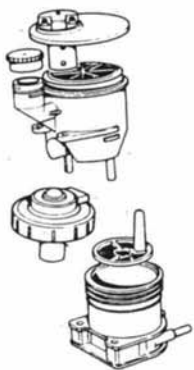

FLUID RESERVOIRS, COMPONENTS

XJ6 SI to Chassis No. 1L55148

DESCRIPTION	PART #
RESERVOIR WITH LEVEL SENDER	C-29190
FILLER CAP	C-32112
FILTER SCREEN	C-29993

XJ6, XJ12 SI, SII w/Remote Reservoir, All XJS, XJS H.E.

DESCRIPTION	PART #
RESERVOIR WITH LEVEL SENDER FILLER CAP	CAC-4578
FILLER CAP WITH LEVEL SENDER	C-45055
FILTER SCREEN	C-33081
PROTECTIVE CAP	C-4578-CAP