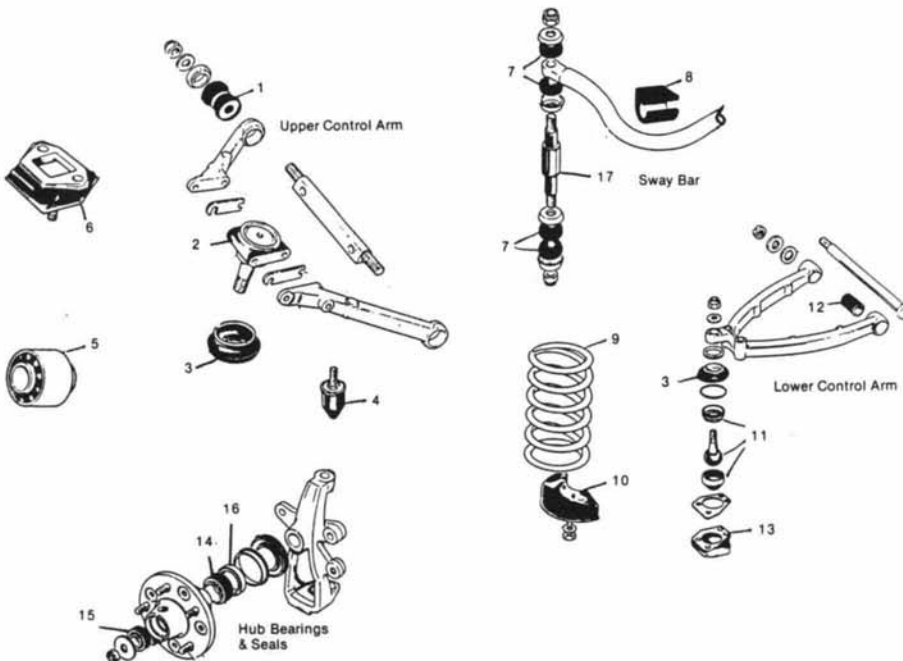

XJ6/XJ12/XJS

Illust. #	PART #	DESCRIPTION	QTY.
1.	C-33745/1	UPPER CONTROL BUSHING	4
2.	C-23024	UPPER BALL JOINT	2
3.	C-43216	BALL JOINT GAITER	4
4.	C-29979	BUMP STOP UPPER	2
5.	C-30314	FRONT MAIN MOUNTING	2
6.	C-45666	FRONT VEE MOUNTING	2
7.	C-10996	SWAY BAR MOUNTING	8
8.	C-30502	SWAY BAR MOUNTING	2
9.	RTC-2751	FRONT SPRING KIT	1
10.	C-43790	LOWER BUMP STOP	2
11.	12803	LOWER BALL JOINT	2
12.	C-8673	LOWER CONTROL BUSHING	4
13.	C-24514	LOWER BALL JOINT CAP	2
14.	C-15351	INNER HUB BEARING	2
14A.	C-45709	INNER BEARING ('75 on)	
15.	C-15352	OUTER HUB BEARING	2
15A.	C-45710	OUTER BEARING ('75 on)	
16.	C-15350	FRONT HUB SEAL	2
16A.	C-45711	FRONT HUB SEAL ('75 on)	2
17.	C-46186	SWAY BAR LINK	2