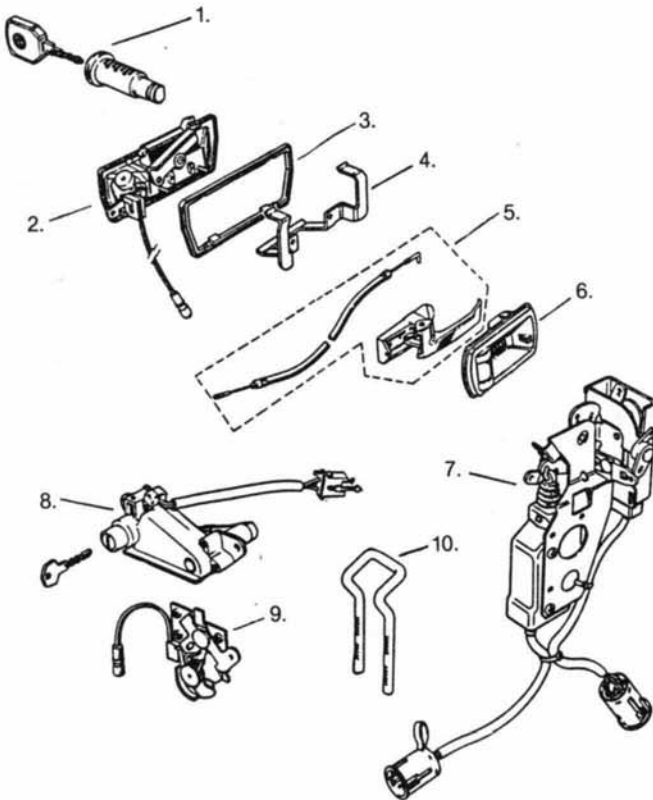

DOORS AND TRUNK LOCKS AND FITTINGS

**XJ6/XJ12 All Models
XJS/XJS H.E.**

XJ '88 on
(XJ40)

FRONT AND REAR

Illust. #	PART #	YEAR	DESCRIPTION	QTY.
1.	JLM-1149	'88 on	DOOR & STEER. KEY & TUMB.	1
1A.	JLM-1150	'88 on	DOOR & STEER. KEY & TUMB.	1
2.	BCC-7236	'88 on	DOOR HAND. Non-heated RHF	1
2A.	BCC-7237	'88 on	DOOR HAND. Non-heated LHF	1
2B.	BCC-7234	'88 on	DOOR HANDLE Heated RHF	1
2C.	BCC-7235	'88 on	DOOR HANDLE Heated LHF	1
2D.	BCC-7238	'88 on	DOOR HANDLE RHR	1
2E.	BCC-7239	'88 on	DOOR HANDLE LHR	1
3.	BBC-7491	'88 on	DOOR HANDLE GSKT.	4
4.	BBC-1760	'88 on	DOOR HANDLE MOUNT STRAP	4
5.	BCC-7042	'88 on	INT. DOOR HAND. ASSBLY. RHF	1
5A.	BCC-7043	'88 on	INT. DOOR HAND. ASSBLY. LHF	1
5B.	BCC-7044	'88 on	INT. DOOR HAND. ASSBLY. RHR	1
5C.	BCC-7045	'88 on	INT. DOOR HAND. ASSBLY. LHR	1
6.	BBC-8644	'88 on	INT. HAND. SURND. RHF & RHR	2
6A.	BBC-8645	'88 on	INT. HAND. SURND. LHF & LHR	2
7.	BBC-9538	'88 on	DOOR LATCH ASSEMBLY RHF	1
7A.	BBC-9539	'88 on	DOOR LATCH ASSEMBLY LHF	1
8.	BBC-9995	'88 on	TRUNK LID LOCK ASSEMBLY	1
9.	BBC-7250	'88 on	TRUNK LID LATCH ASSEMBLY	1
10.	BBC-7249	'88 on	TRUNK LID STRIKER	1