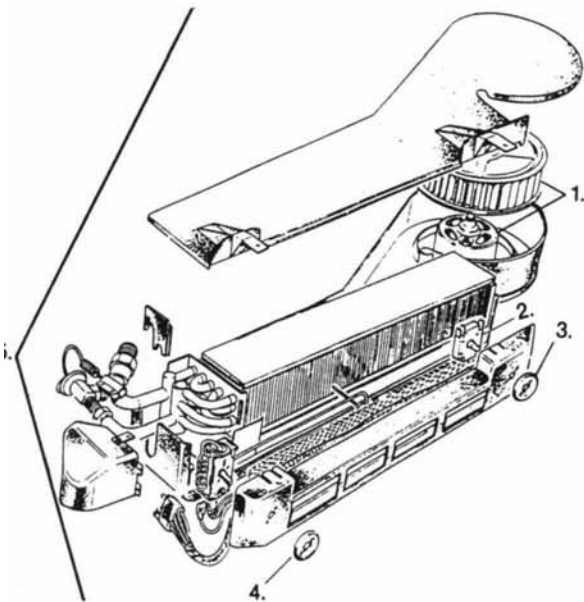

HEATING & COOLING/AIR CONDITIONING

NEW HEATER BOX ASSEMBLY

No Core or Motor
XKE SI C-17271/1
XKE SII C-17271/2
XKE SIII C-17271/3

NEW HEATER RADIATORS

MODEL	PART NUMBER
XKE SI & SII	C-17092
XKE SIII V-12	C-34642

HEATER "SNAIL" BOX With Motor and Fan

XKE V-12
C-33240

C-17280 HEATER BOX SCREEN XKE SI & SII '61-'71

C-34005 LOWER T-PIPE (For Fan Switch Mounting) All XKE V-12

REPLACEMENT HEATER FAN

Motor
XKE SI & SII
C-17427

C-28223 THERMOSTAT HOUSING XKE '68-'71

AIR CONDITIONING

XKE V-12 '71-'74 A/C UNIT