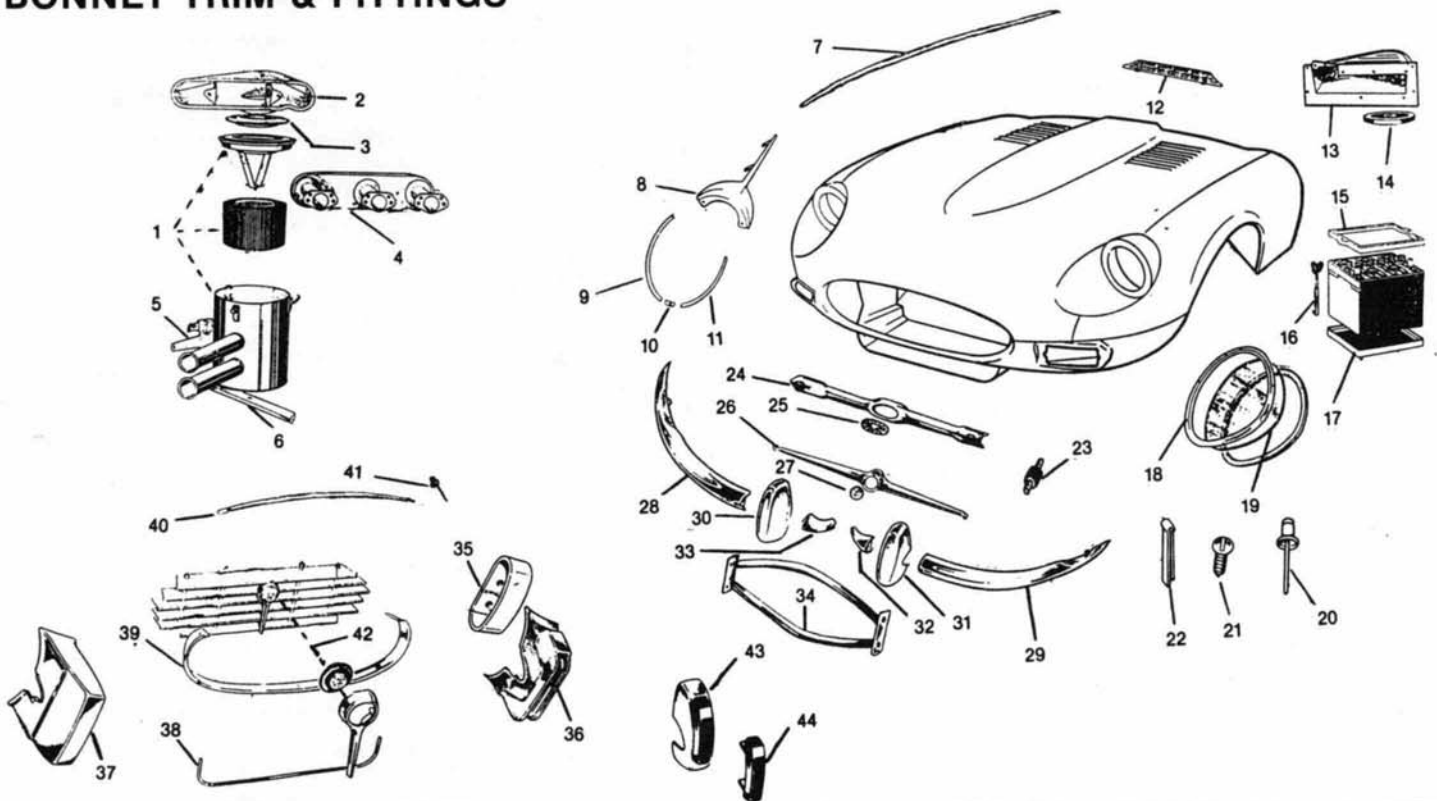

BODY FITTINGS

BONNET TRIM & FITTINGS

XKE SI/SII/SIII

Illust. #	PART #	YEAR	DESCRIPTION	
1.	AFA-001	'61-'69	AIR CLEANER ASSEMBLY	
2.	C-17533	'61-'67	AIR INTAKE BOX	
2A.	C-17533/2	'68-'69	AIR INTAKE BOX	
3.	C-17546	'61-'69	AIR BOX SEAL	
4.	C-19012	'61-'67	BASE ASSEMBLY FOR AIR INTAKE BOX	
5.	C-17651	'61-'69	AIR CLEANER MOUNTING BRACKET	
6.	C-17652	'61-'69	AIR CLEANER SUPPORT BRACKET	
7.	BD-19029/1	All	BONNET CHROME BEADING (2 REQ.)	
8.	BD-35694	'69-'74	CHROME CROW'S FOOT	RH
8A.	BD-35695	'69-'74	CHROME CROW'S FOOT	LH
9.	BD-35668	'69-'74	OUTER CHROME STICK	RH
9A.	BD-35669	'69-'74	OUTER CHROME STICK	LH
10.	BD-31129	'69-'74	JOINER CLIP (2 REQ.)	
11.	BD-35670	'69-'74	INNER CHROME STICK	RH
11A.	BD-35671	'69-'74	INNER CHROME STICK	LH
12.	BD-19178	'61-'69	REAR BONNET GRILL CHROME	
12A.	BD-35935	'70-'74	REAR BONNET GRILLE SATIN	
13.	BD-19730	'61-'68	EXTENSION FOR HEATER INTAKE	
13A.	BD-19730/1	'69-'74 SII	EXTENSION FOR HEATER INTAKE	
13B.	BD-36897	'71-'74	EXTENSION FOR HEATER INTAKE	
14.	BD-39113	All	FOAM SEAL FOR EXTENSION	
15.	C-16474	'61-'70	BATTERY TOP FRAME	
15A.	C-36256	'71-'74	BATTERY TOP FRAME (V-12)	
16.	C-16475	'61-'70	BATTERY SUPPORT ROD & NUT	
16A.	C-34939	'71-'74	BATTERY SUPPORT ROD & NUT	
17.	C-16473	All	BATTERY TRAY	
18.	BD-16790	'61-'67	CHROME H/L FINISHER	LH
18A.	BD-16789	'61-'67	CHROME H/L FINISHER	RH
19.	BD-16787	'61-'67	H/L GLASS COVER	LH
19A.	BD-16786	'61-'67	H/L GLASS COVER	RH
20.	BD-31095/1	'69-'74	H/L TIM MOUNTING RIVET (14 REQ.)	
21.	BD-22780/4	'61-'64	SCREW FOR H/L TRIM (12 REQ.)	
21A.	BD-26675/4	'65-'67	SCREW FOR H/L TRIM (12 REQ.)	
22.	BD-19030	All	CHROME BONNET BEADING CLIP (14 REQ.)	
23.	BD-24448	'61-'68	MOTIF BAR MOUNT (2 REQ.)	
24.	BD-35500	'69-'70	MOTIF BAR	
25.	BD-28520	'69-'70	MOTIF BADGE