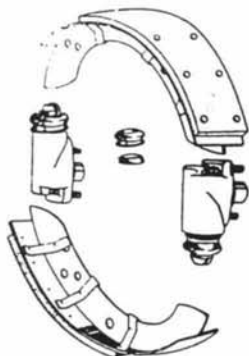

BRAKES: SEDANS Pre-'69

WHEEL CYLINDERS & REPAIR KITS

DRUM-BRAKE MODELS

MODEL	DESCRIPTION	CYLINDER	REPAIR KIT
MK 7, 8	Front/Left	390276	N/A
	Front/Right	390277	N/A
	Rear/Left	390112	N/A
	Rear/Right	390113	N/A
MK 1	Front	82489	KL-71537
	Rear	82342	KL-71538

DISC-BRAKE MODELS

NOTE: The following listings are for the cylinders that bolt onto the caliper frame—call for availability on frames with built-in calipers.