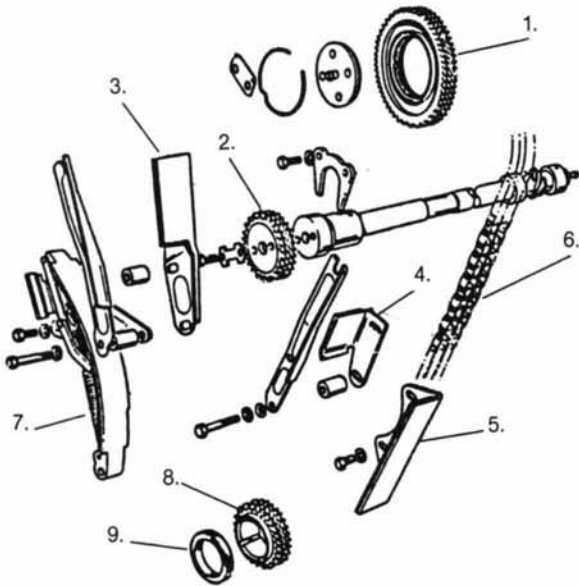

ENGINE

V-12 TIMING TRAIN

Illustration #	PART #	DESCRIPTION	QTY.
1.	C-29349	CAM GEAR	2
2.	C-32227	JACK SHAFT GEAR	1
3.	C-31068	RH CHAIN DAMPER	1
4.	C-29636	CENTER CHAIN DAMPER	1
5.	C-29635	LH CHAIN DAMPER	1
6.	C-29590	TIMING CHAIN	1
7.	C-30485	TIMING CHAIN TENSIONER	1
8.	C-29330	CRANK GEAR	1
9.	C-30002	FRONT CRANK SEAL	1