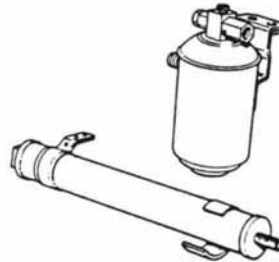

A/C RECEIVER DRIERS

PART #	MODEL
C-32083	XKE '69-'74, XJ6 '69-'79
CAC-2338	XJ6 '79-'82
CAC-1881	XJ6 '82-'87, XJ12 '78-'79
CAC-1881	XJS '78-'88

A/C CONDENSERS

PART #	MODEL
C-28153	XKE '69-'71, 6 CYL.
C-34277	XKE '71-'74, V-12
CAC-3119	XJ6 '77-'82
CBC-2809	XJ6 '82-'87