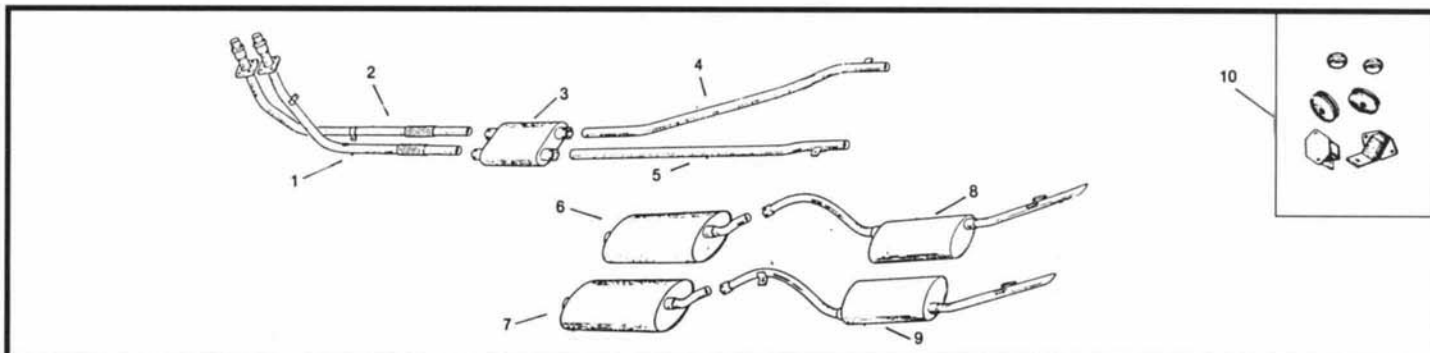

EXHAUST

MK 10 3.8/4.2

1.	1168	LH HEAD PIPE	6.	1064	MUFFLER
2.	1167	RH HEAD PIPE	7.	1064	MUFFLER
3.	1061	COLLECTOR	8.	1366	RH RESONATOR ASSEMBLY
4.	1062	RH INTERMEDIATE PIPE	9.	1367	LH RESONATOR ASSEMBLY
5.	1063	LH INTERMEDIATE PIPE	10.	EFK-103	FITTING KIT (Mounts & Seals)
			11.	GES-104	COMPLETE EXHAUST (Less Fitting Kit)