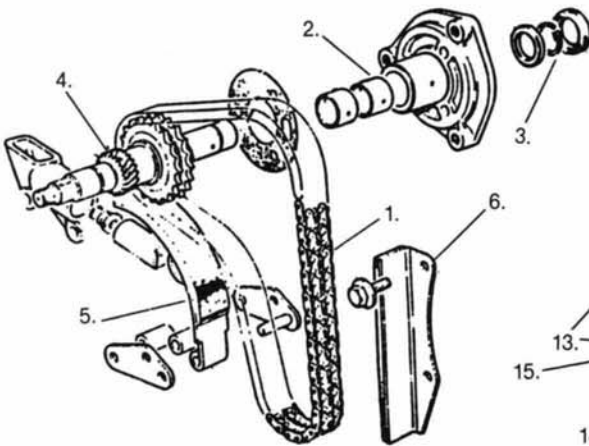

TIMING COMPONENTS: XJS '84 on & XJ40 '88 on

PRIMARY TIMING COMPONENTS

Illustration #	PART #	DESCRIPTION
1.	EAC-4519	PRIMARY TIMING CHAIN
2.	EAC-2522	BUSHING AUX. SHAFT
3.	EAC-6156	SEAL OIL AUX. SHAFT
4.	EAC-6741	AUXILIARY SHAFT
5.	EAC-4527	CHAIN TENS. ASSEMBLY
6.	EAC-4533	CHAIN DAMPER

SECONDARY TIMING COMPONENTS

Illustration #	PART #	DESCRIPTION
7.	EAC-4520	SECONDARY TIMING CHAIN
8.	C-24686	CAMSHAFT GEAR (2 Req.)
9.	EAC-7642	INTERMED. SHAFT ASSEMBLY
10.	EAC-4534	LOWER CHAIN DAMPER
11.	EAC-4535	UPPER CHAIN DAMPER
12.	EAC-4536	CHAIN TENS. ASSEMBLY
13.	EAC-2522	TIMING COVER BUSHING
14.	EAC-7954	FRONT CRANK SEAL
15.	EAC-5721	AUXILIARY SHAFT SEAL