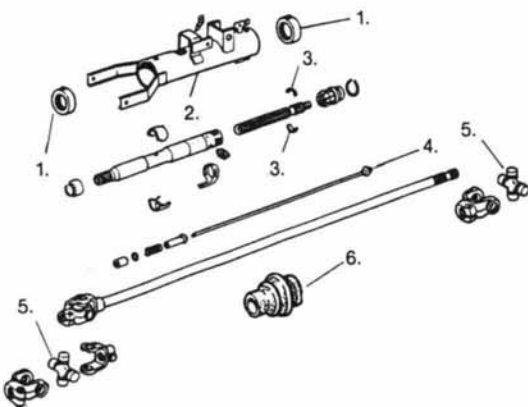

STEERING COLUMN XKE '61-'71

Illust. #	PART #	DESCRIPTION	QTY.
1.	C-23592-3	STEERING CLMN. BUSH. KIT '61-'68	1
2.	C-28543	UPPER COLUMN ASSEMBLY '69-'71	1
3.	C-7878	COLUMN SPLIT COLLET (Pair)	1
4.	C-16876	HORN CONTACT PIN ASMBLY. '61-'67	1
5.	5426	STEERING COLUMN U-JOINT	2
6.	C-20488	COLUMN GAITOR	1