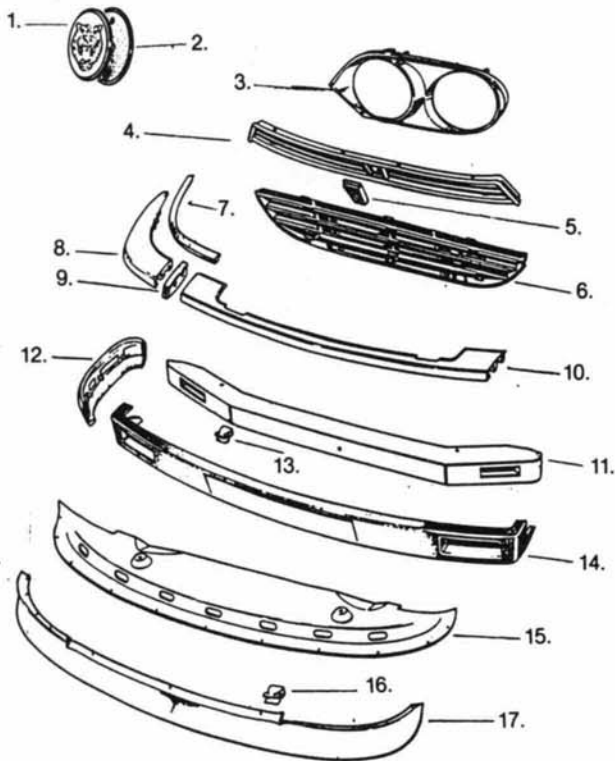

FRONT END TRIM & FITTINGS

XJS H.E.

XJS '82-'90

Illust. #	PART #	YEAR	DESCRIPTION	QTY.
1.	BAC-3838	'82-'90	HOOD BADGE	1
2.	BAC-3839	'82-'90	HOOD BADGE SEAL	1
3.	DAC-2136	'82-'90	H/L CHROME SURROUND RH	1
3A.	DAC-2137	'82-'90	H/L CHROME SURROUND LH	1
4.	BD-48339	'82-'90	UPPER GRILLE ASSEMBLY	1
5.	BD-44533	'82-'90	GRILLE BADGE "V-12"	1
5A.	BAC-5764	'82-'90	GRILLE BADGE "XJS"	1
6.	BD-44668	'82-'90	LOWER GRILLE ASSEMBLY	1
7.	BAC-4383	'82-'90	BUMPER EDGE FINISHER	2
8.	BAC-3348	'82-'90	FRONT BUMPER END RH	1
8A.	BAC-3349	'82-'90	FRONT BUMPER END LH	1
9.	BAC-3480	'82-'90	BUMPER JOINT FINISHER RH	1
9A.	BAC-3481	'82-'90	BUMPER JOINT FINISHER LH	1
10.	BAC-3347	'82-'90	FRONT CENTER BUMPER	1
11.	BAC-2905	'82-'90	FRONT BUMPER BEAM	1
12.	BAC-2934	'82-'90	RUBBER EXTENSION RHF	1
12A.	BAC-2935	'82-'90	RUBBER EXTENSION LHF	1
13.	BD-48049	'82-'90	MOUNTING CLIP	8
14.	BAC-1170	'82-'90	FRONT RUBBER COVER	1
15.	BAC-4261	'82-'90	FRONT SPLASH GUARD	1
16.	BD-21962	'82-'90	MOUNTING CLIP	2
17.	BD-45624	'82-'90	LOWER FRONT SPOILER	1

XJ6 '88-'92

XJ6 (XJ40)