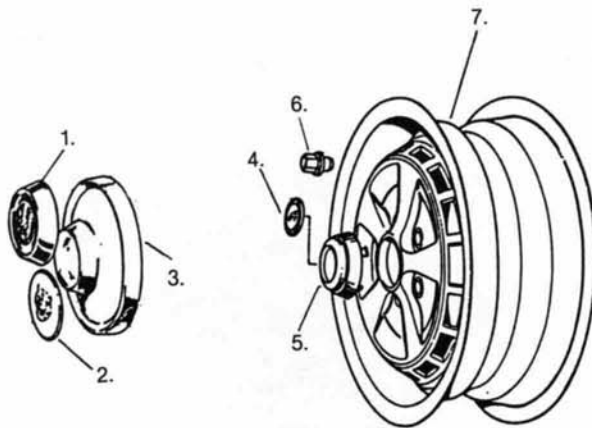

XJ WHEELS & COMPONENTS

Illus. No.	PART #	YEAR	DESCRIPTION	QTY.
1.		'71-'74	STEEL WHEEL HUBCAP XKE, V-12	4
2.	C-27140	'69-'80	STEEL WHEEL HUBCAP MOTIF	4
3.	C-30283	'69-'80	STEEL WHEEL HUBCAP	4
4.	C-42191	'76-'87	CENTER CAP MOTIF	4
5.	CAC-9820	'76-'87	CENTER CAP	4
6.	C-41292	'76-'87	LUG NUT	20
7.	CAC-1701	'76-'87	ROAD WHEEL ALLOY	4
8.	CAC-2567	'82-'90	LUG NUT XJS	20
9.	CAC-5073	'82-'90	CENTER MOTIF SURROUND	4
10.	C-42191	'82-'90	CENTER MOTIF	4
11.	CAC-4379	'82-'90	ROAD WHEEL ALLOY (XJS)	4
12.	CAC-5073	'88 on	CENTER MOTIF SURROUND	4
13.	CAC-6502	'88 on	CENTER MOTIF	4
14.	CAC-6438	'88 on	WHEEL CENTER CAP	4
15.	CAC-4547	'88 on	LUG NUT	20
16.	CAC-9650	'88 on	ROAD WHEEL ALLOY (XJ 40)	4