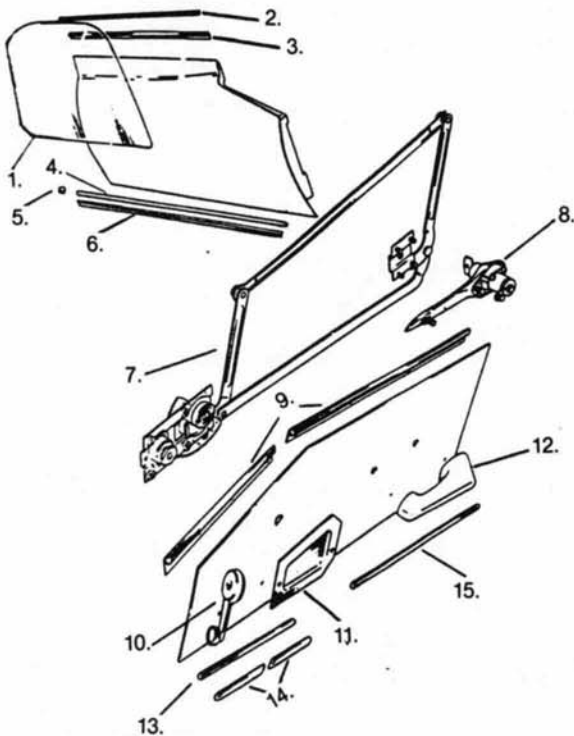

4.2 SII 2+2 V-12 SIII Roadster & 2+2

Illust. #	PART #	YEAR	DESCRIPTION	QTY.
1.	BD-38054-1	'71-'74	DOOR GLASS Roadster TINT	2
1A.	BD-29098	'69-'74	DOOR GLASS 2+2 TINT	2
1B.	BD-27812	'67-'68	DOOR GLASS 2+2 CLEAR	2
2.	BD-20010-4	All	INNER WINDOW WIPES	2
3.	BD-21073-4	All	OUTER WINDOW WIPES	2
4.	BD-19129-1	All	SILL CHROME	2
5.	BD-16794	All	SILL CHROME CLIP	14
6.	BD-28847	All	SILL SEAL	2
7.	BD-28125	'67-'68	WINDOW REGULATOR RH	1
7A.	BD-32616	'69-'74	WINDOW REGULATOR RH	1
7B.	BD-28124	'67-'68	WINDOW REGULATOR LH	1
7C.	BD-32617	'69-'74	WINDOW REGULATOR LH	1
8.	BD-19246	All	DOOR HANDLE ASSEMBLY LH	1
8A.	BD-19245	All	DOOR HANDLE ASSEMBLY RH	1
9.	BD-27854-K	All	4-PC. DOOR "J" CHROME KIT	1
10.	BD-32364	'69-'74	WINDOW WINDER HANDLE	2
11.	BD-33789	'69-'71	PLASTIC HANDLE RECESS LH	1
11A.	BD-33788	'69-'71	PLASTIC HANDLE RECESS RH	1
11B.	BD-38564	'71-'74	PLASTIC HANDLE RECESS	2
12.	BD-36017	'69-'74	ARM REST (Black Only) LH	1
12A.	BD-36016	'69-'74	ARM REST (Black Only) RH	1
13.	BD-32614	'69-'74	LOWER DOOR CHROME Front	2
14.	BD-40785-6	'71-'74	LOWER DOOR CHROME (CARS WITH REMOTE MIRROR) Front	2
15.	BD-33747	'69-'74	LOWER DOOR CHROME Rear	2