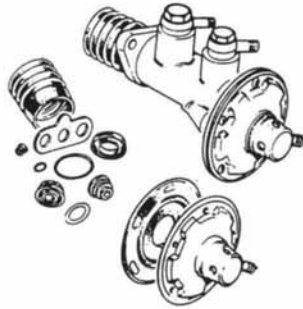

BRAKES: XKE