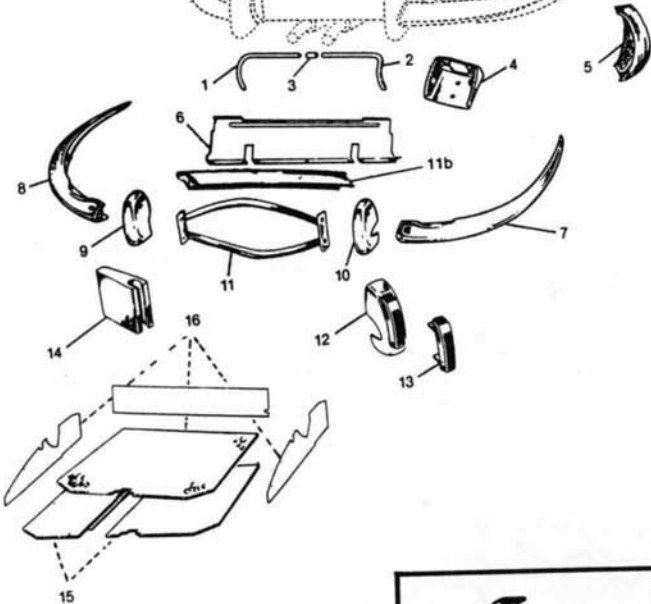

REAR BOOT CHROME TRIM & FITTINGS

XKE S1/S11/S111

Illust. #	PART #	YEAR	DESCRIPTION	
1.	BD-19092/2	'61-'68	LICENSE CHROME TRIM	LH
2.	BD-19092/1	'61-'68	LICENSE CHROME TRIM	RH
3.	BD-24183	'61-'68	JOINER CLIP	
4.	BD-20754	'61-'68	REVERSE LAMP CHROME HOUSING	
5.	BD-35740	'69-'70	TAIL LAMP FINISHER	RH
5A.	BD-35741	'69-'70	TAIL LAMP FINISHER	LH
6.	BD-35962	'68-'70	STAINLESS NO. PLATE FINISHER	
6A.	BD-37349	'71-'73	STAINLESS NO. PLATE FINISHER	
7.	BD-15888	'61-'65	REAR BUMPER	RH
7A.	BD-28715	'65-'68	REAR BUMPER	RH
7B.	BD-35587	'69-'70	REAR BUMPER	RH
7C.	BD-36794	'71-'73	REAR BUMPER	RH
7D.	BD-44805	'74 Only	REAR BUMPER	RH
8.	BD-15887	'61-'65	REAR BUMPER	LH
8A.	BD-28716	'65-'68	REAR BUMPER	LH
8B.	BD-35588	'69-'70	REAR BUMPER	LH
8C.	BD-36795	'71-'73	REAR BUMPER	LH
8D.	BD-44806	'74 Only	REAR BUMPER	LH
9.	BD-19136	'61-'68	REAR OVERRIDER	LH
9A.	BD-35594	'69-'70	REAR OVERRIDER	LH
10.	BD-19135	'61-'68	REAR OVERRIDER	RH
10A.	BD-35593	'69-'70	REAR OVERRIDER	RH
11.	ABR-03	'61-'68	REAR AMCO BAR	
11A.	ABR-04	'69-'70	REAR AMCO BAR	
11B.	BD-35611	'69-'70	REAR CENT. BUMPER	(Rdst. & 2 + 2)
11C.	BD-37909	'71-'73	REAR CENTER BUMPER	(2 + 2)
11D.	BD-37910	'71-'73	REAR CENTER BUMPER	
11E.	BD-44807	'74 Only	REAR CENTER BUMPER	
12.	BD-38825	'71-'73	REAR OVERRIDER	RH
12A.	BD-38826	'71-'73	REAR OVERRIDER	LH
13.	BD-38827	'71-'73	OVERRIDER RUBBER BUFFER	
14.	BD-44808	'74 Only	REAR OVERRIDER	LH, RH
15.	TBS 101	'61-'74	2-PC. TRUNK BOARD SET	(All Rdsts.)
16.	TMS-102	'61-'74	4-PIECE TRUNK MAT SET	(All Rdsts.)
17.	BD-27357	'66-'74	HATCH PROP	(All Coupes & 2 + 2's)
17A.	BD-28246	'62-'74	HATCH PROP MOUNT	
18.	BD-20159/1	'62-'74	TOP HATCH CHROME	(Coupe & 2 + 2)
19.	BD-20159/2	'62-'74	BOT. HATCH CHROME	(Coupe & 2 + 2)
20.	BD-5366	'61-'74	JOINER CLIP	
21.	HCS-100	'68-'74	BLK. PLASTIC HINGE CV. ST.	(3 pcs.)
22.	BD-20745	'62-'70	DRIP MOULDING	(Coupe Only) RH
22A.	BD-20746	'62-'70	DRIP MOULDING	(Coupe Only) LH
23.	BD-9395	'61-'70	SLIDING CATCH-TRUNK BOARD	(Coupe)
24.	BD-26762	'61-'74	"JAGUAR" EMBLEM	
25.	BD-26766	'65-'70	"4.2" EMBLEM	
26.	BD-27666	'65-'74	"E. TYPE" EMBLEM	
27.	BD-37600	'71-'74	"V-12" EMBLEM	
28.	BD-25659	'61-'74	FRICTION BRUSH	
29.	BD-25644	'71-'74	FRICTION BRUSH	(V-12)
30.	BD-15489	'61-'74	TRUNK LID STRIKER	(Roadster)
31.	BD-15898	'61-'74	TRUNK LOCK ASSEMBLY	(Roadster)
32.	BD-16202	'61-'74	LOCK COVER PLATE	(Roadster)
33.	BD-27158	'62-'74	TRUNK RELEASE ASSEMBLY	(Roadster)