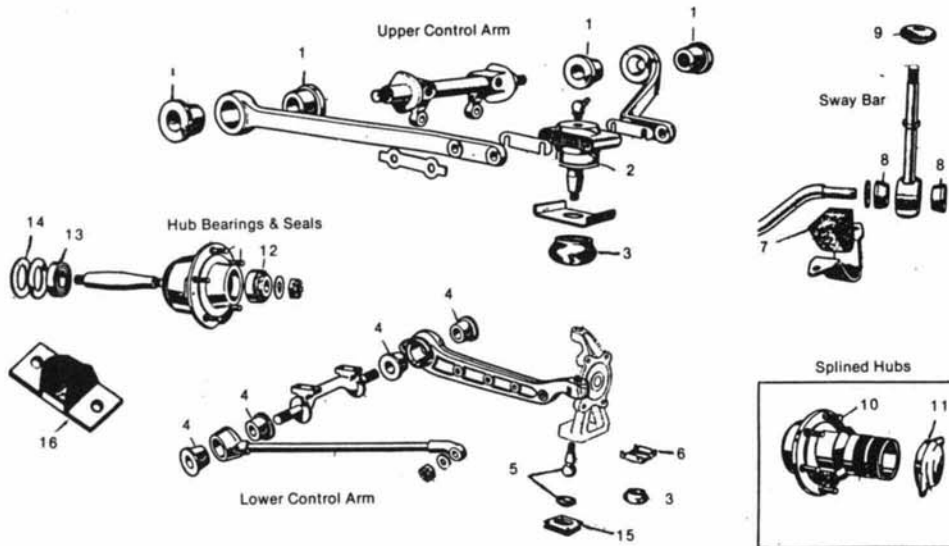

FRONT SUSPENSION

XK 120/140/150 MK 7/8/9

Illust. #	PART #	DESCRIPTION	QTY.
1.	C-3003	UPPER BUSHING	8
2.	C-23024	UPPER BALL JOINT	2
3.	C-8325	BALL JOINT GAITER	4
4.	C-3021	LOWER BUSHING	8
5.	C-8324	LOWER BALL JOINT KIT	2*
6.	C-8326	GAITER RETAINER	2
7.	C-4349	SWAY BAR MOUNTING	2
8.	C-3050	SWAY BAR LINK BUSHING	4
9.	C-3053	SWAY BAR LINK BUSHING	4
10.		FRONT SPLINED HUBS	
A.	C-6020	RHF XK 120	1
B.	C-6021	LHF XK 120	1
C.	C-6020	RHF XK 140	1
D.	C-6021	LHF XK 140	1
E.	C-12928	RHF XK 150	1
F.	C-12929	LHF XK 150	1
11.	C-1102	RH KNOCKOFF	2
11.	C-1103	LH KNOCKOFF	2
12.	C-3012	OUTER FRONT HUB BEARING	2
13.	C-3011	INNER FRONT HUB BEARING	2
14.	C-615	FELT GREASE SEAL	2
15.	C-3026/1	SHIMS (As Required)	
16.	C-3036	FRONT BUMP STOP	2

Please Note: We Also Have Available Many Obscure, New & Used Suspension Items, Such as Torsion Bars, Control Arms, Uprights, Etc.

MK 2/3.8S/420