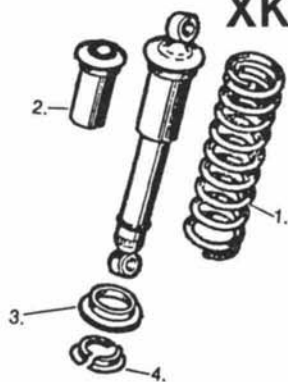

XKE 6 CYL. REAR SHOCK BITS & PIECES

Illust. #	PART #	DESCRIPTION
1.	C-18977	REAR SPRING
2.	8688	DUST SHIELD
3.	C-19820	LOWER SPRING SEAT
4.	8687	LOWER LOCK COLLET (2 per Shock)