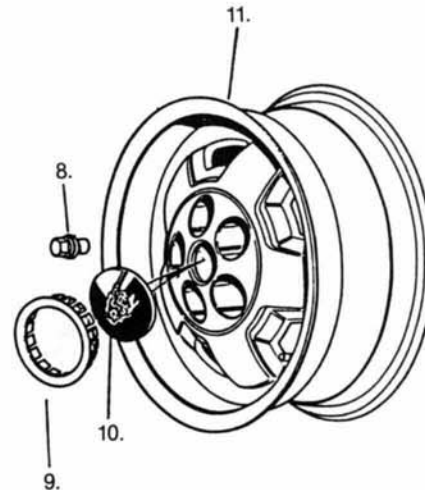

XJ WHEELS & COMPONENTS

Illus. No.	PART #	YEAR	DESCRIPTION	QTY.
1.		'71-'74	STEEL WHEEL HUBCAP XKE, V-12	4
2.	C-27140	'69-'80	STEEL WHEEL HUBCAP MOTIF	4
3.	C-30283	'69-'80	STEEL WHEEL HUBCAP	4
4.	C-42191	'76-'87	CENTER CAP MOTIF	4
5.	CAC-9820	'76-'87	CENTER CAP	4
6.	C-41292	'76-'87	LUG NUT	20
7.	CAC-1701	'76-'87	ROAD WHEEL ALLOY	4
8.	CAC-2567	'82-'90	LUG NUT XJS	20
9.	CAC-5073	'82-'90	CENTER MOTIF SURROUND	4
10.	C-42191	'82-'90	CENTER MOTIF	4
11.	CAC-4379	'82-'90	ROAD WHEEL ALLOY (XJS)	4
12.	CAC-5073	'88 on	CENTER MOTIF SURROUND	4
13.	CAC-6502	'88 on	CENTER MOTIF	4
14.	CAC-6438	'88 on	WHEEL CENTER CAP	4
15.	CAC-4547	'88 on	LUG NUT	20
16.	CAC-9650	'88 on	ROAD WHEEL ALLOY (XJ 40)	4