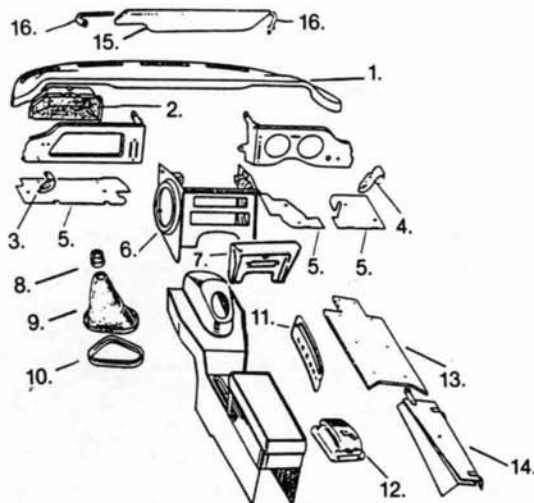

4.2 SI 1/2/SII '68-'71

Illust. #	PART #	YEAR	DESCRIPTION
1.	BD-22732	'68-'71	DASH TOP COVER
2.	BD-19698	'68-'71	GLOVE BOX LINER (Not 2 + 2)
3.	BD-24951	'68-'71	CHROME DASH TRIM LH
4.	BD-24950	'68-'71	CHROME DASH TRIM RH
5.	UDK-61	'68-'71	UNDER DASH SET (Not A/C)
6.	BD-34719	'68-'71	RADIO CONSOLE (4 SPD. Not A/C)
7.	BD-38466	'68-'71	FASCIA PANEL (4 SPD. Not A/C)
8.	BD-33955	'68-'71	SHIFT BOOT TOP SOCKET
9.	BD-29750	'68-'71	VINYL SHIFT BOOT
10.	CR-1008	'68-'71	LOWER PLASTIC SHIFT TRIM
11.	BD-28677	'68-'71	AUTOMATIC SHIFT I.D.
12.	BD-32492	'68-'71	ASHTRAY ASSEMBLY
13.	BD-20439	'68-'71	MUFFLER HEAT SHIELD
14.	C-25101	'68-'71	TRANSMISSION HEAT SHIELD
15.	BD-38498	'68-'71	SUN VISORS Pair (Roadster Only)
16.	SVH-K	'68-'71	SUN VISOR HARDWARE KIT