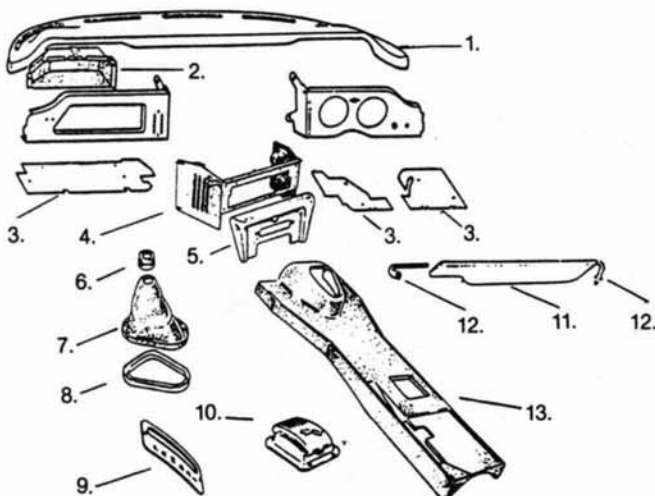

V-12 SIII '71-'74

Illust. #	PART #	YEAR	DESCRIPTION
1.	BD-32264	'71-'74	DASH TOP COVER
2.	BD-27498	'71-'74	GLOVE BOX LINER
3.	UDK-121	'71-'74	UNDER DASH SET (Not A/C)
3A.	UDK-122	'71-'74	UNDER DASH SET (With A/C)
4.	BD-37326	'71-'74	RADIO CONSOLE (4 SPD. With A/C)
5.	BD-38466	'71-'74	FASCIA PANEL (4 SPD. Not A/C)
6.	BD-33955	'71-'74	SHIFT BOOT TOP SOCKET
7.	BD-29750	'71-'74	VINYL SHIFT BOOT
8.	CR-1008	'71-'74	LOWER PLASTIC SHIFT TRIM
9.	BD-38409	'71-'74	AUTOMATIC SHIFT I.D.
10.	BD-32492	'71-'74	ASHTRAY ASSEMBLY
11.	BD-38498	'71-'74	SUN VISORS Pair (Roadster Only)
12.	SVH-K	'71-'74	SUN VISOR HARDWARE KIT
13.	BD-39238	'71-'74	SHIFT CONSOLE (STD. Not A/C)
13A.	BD-39239	'71-'74	SHIFT CONSOLE (AUTO. Not A/C)
13B.	BD-39240	'71-'74	SHIFT CONSOLE (STD. With A/C)
13C.	BD-39241	'71-'74	SHIFT CONSOLE (AUTO. With A/C)