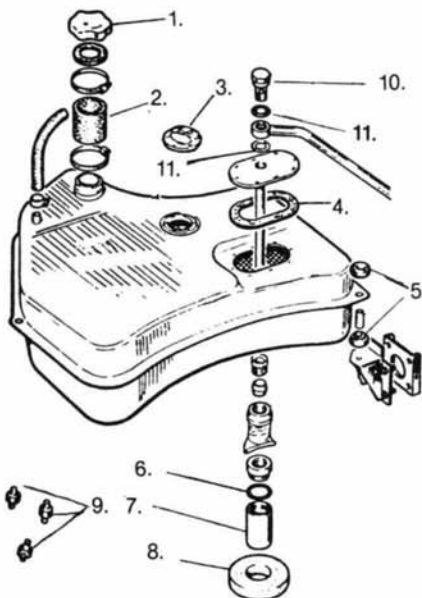

Cores May Be Required

XKE FUEL TANK SPARE PARTS

Illust. #	PART #	DESCRIPTION	QTY.
1.	C-23601	GAS CAP	1
2.	C-18936	FILLER NECK HOSE	1
3.	C-937	SENDING UNIT GASKET	1
4.	C-2226	PICKUP PLATE GASKET	1
5.	C-8975	FUEL TANK MOUNTS	6
6.	C-26310	LOWER SUMP SEAL	1
7.	C-19302	SUMP BOWL '61-'70	1
7A.	C-19302-1	SUMP BOWL '70-'71	1
7B.	C-32305	SUMP BOWL '71-'74	1
8.	C-18906	DONUT PAD	1
9.	C-24792	FUEL PUMP MOUNTS	3
10.	AUC-2698	BANJO BOLT CARB & PUMP	—
11.	AUC-2141	BANJO BOLT SEAL	—