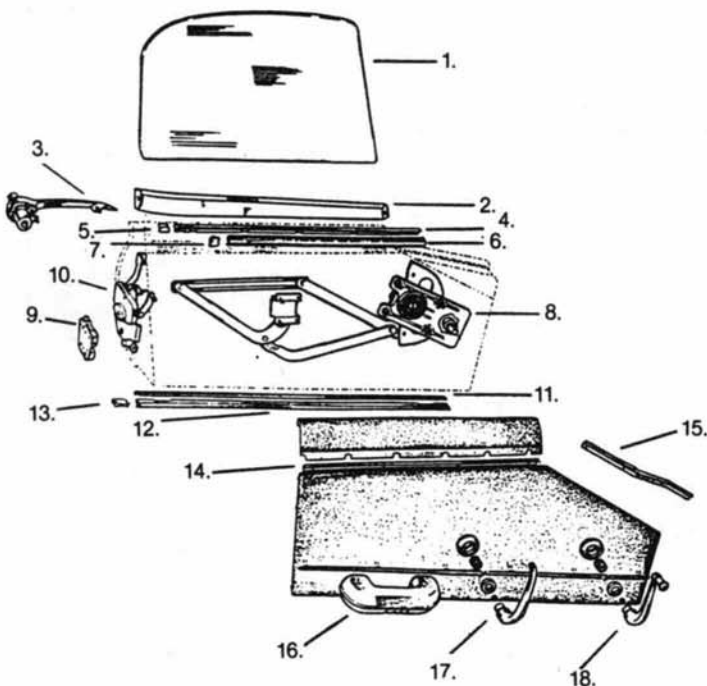

4.2 SI '65-'67 Roadster & Coupe

Illust. #	PART #	YEAR	DESCRIPTION	QTY.
1.	BD-20801-1	'65-'67	DOOR GLASS Roadster TINT	2
1A.	BD-29273	'65-'67	DOOR GLASS FHC TINT	2
2.	BD-25145	'65-'67	TOP DOOR CHROME Rdst. LH	1
2A.	BD-25414	'65-'67	TOP DOOR CHROME Rdst. RH	1
3.	BD-19246	'65-'67	DOOR HANDLE ASSEMBLY LH	1
3A.	BD-19245	'65-'67	DOOR HANDLE ASSEMBLY RH	1
4.	BD-16700	'65-'67	OUTER WINDOW WIPE	2
5.	BD-10313	'65-'67	OUTER WINDOW WIPE CLIP	14
6.	BD-20010-3	'65-'67	INNER WINDOW WIPE	2
7.	BD-20082	'65-'67	INNER WINDOW WIPE CLIP	10
8.	BD-20523	'65-'67	WINDOW REGULATOR LH	1
8A.	BD-20522	'65-'67	WINDOW REGULATOR RH	1
9.	BD-19295	'65-'67	DOOR STRIKER LH	1
9A.	BD-19296	'65-'67	DOOR STRIKER RH	1
10.	BD-20096	'65-'67	LOCK ASSEMBLY LH	1
10A.	BD-20095	'65-'67	LOCK ASSEMBLY RH	1
11.	BD-19129	'65-'67	SILL CHROME	2
12.	BD-24789	'65-'67	SILL SEAL	2
13.	BD-16794	'65-'67	SILL CHROME CLIPS	14
14.	BD-26543	'65-'67	UPPER DOOR CHROME LH	1
14A.	BD-26542	'65-'67	UPPER DOOR CHROME RH	1
15.	BD-26545	'65-'67	UPPER DOOR CHROME LHF	1
15A.	BD-26544	'65-'67	UPPER DOOR CHROME RHF	1
16.	BD-14963	'65-'67	ARM REST ASSEMBLY (Black Only)	2
17.	BD-10728	'65-'67	INTERIOR DOOR HANDLE	2
18.	BD-10729	'65-'67	INTERIOR WINDOW HANDLE	2