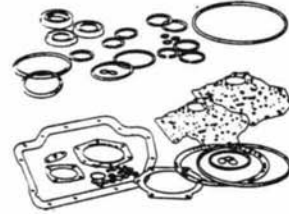

AUTO. TRANSMISSION SEAL & GASKET SETS

PART #	TRANSMISSION
DG-250-K	DG 250 TRANSMISSION
MODEL-8	Model 8 TRANSMISSION
MODEL-12	Model 12 TRANSMISSION
MODEL-35	Model 35 TRANSMISSION
MODEL-65	Model 65 TRANSMISSION
MODEL-66	Model 66 TRANSMISSION

SHIFT STICKS, BUSHINGS, KNOBS XK 120, 140, 150

Illustration #	PART #	DESCRIPTION
1.	C-2291	SHIFT KNOB XK 120, 140
1A.	C-16154	SHIFT KNOB XK 150
2.	C-2462	SHIFT STICK
3.	C-1915	SHIFT BUSHING (2 Req.)