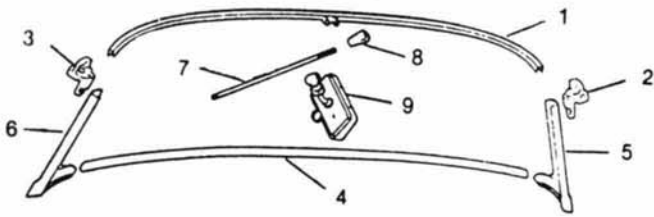

INTERIOR & DOOR CHROME & FITTINGS

XKE SI/SII/SIII

Roadster Windscreen Trim

Illust. #	PART #	YEAR	DESCRIPTION
1.	BD-20856	'61-'70	TOP WINDSCREEN CHROME
1A.	BD-37312	'71-'74	TOP WINDSCREEN CHROME
2.	BD-37300	'61-'74	POST CAP RH
3.	BD-37301	'61-'74	POST CAP LH
4.	BD-20562	'61-'70	LOWER WINDSCREEN CHROME
4A.	BD-39265	'71-'74	LOWER WINDSCREEN CHROME
5.	BD-20881	'61-'64	POST CHROME RH
5A.	BD-25102	'65-'70	POST CHROME RH
6.	BD-20882	'61-'64	POST CHROME LH
6A.	BD-25103	'65-'70	POST CHROME LH
7.	BD-19517	'61-'70	CHROME MIRROR ROD
8.	BD-20857	'61-'74	MIRROR ROD TOP SOCKET
9.	C-17757	'61-'67	INTERIOR MIRROR
9A.	C-28516	'68-'71	INTERIOR MIRROR
9B.	C-33369	'71-'74	INTERIOR MIRROR