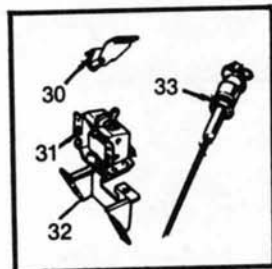

REAR BOOT CHROME TRIM & FITTINGS

XKE S1/S11/S111

Illust. #	PART #	YEAR	DESCRIPTION	
1.	BD-19092/2	'61-'68	LICENSE CHROME TRIM	LH
2.	BD-19092/1	'61-'68	LICENSE CHROME TRIM	RH
3.	BD-24183	'61-'68	JOINER CLIP	
4.	BD-20754	'61-'68	REVERSE LAMP CHROME HOUSING	
5.	BD-35740	'69-'70	TAIL LAMP FINISHER	RH
5A.	BD-35741	'69-'70	TAIL LAMP FINISHER	LH
6.	BD-35962	'68-'70	STAINLESS NO. PLATE FINISHER	
6A.	BD-37349	'71-'73	STAINLESS NO. PLATE FINISHER	
7.	BD-15888	'61-'65	REAR BUMPER	RH
7A.	BD-28715	'65-'68	REAR BUMPER	RH
7B.	BD-35587	'69-'70	REAR BUMPER	RH
7C.	BD-36794	'71-'73	REAR BUMPER	RH
7D.	BD-44805	'74 Only	REAR BUMPER	RH
8.	BD-15887	'61-'65	REAR BUMPER	LH
8A.	BD-28716	'65-'68	REAR BUMPER	LH
8B.	BD-35588	'69-'70	REAR BUMPER	LH
8C.	BD-36795	'71-'73	REAR BUMPER	LH
8D.	BD-44806	'74 Only	REAR BUMPER	LH
9.	BD-19136	'61-'68	REAR OVERRIDER	LH
9A.	BD-35594	'69-'70	REAR OVERRIDER	LH
10.	BD-19135	'61-'68	REAR OVERRIDER	RH
10A.	BD-35593	'69-'70	REAR OVERRIDER	RH
11.	ABR-03	'61-'68	REAR AMCO BAR	
11A.	ABR-04	'69-'70	REAR AMCO BAR	
11B.	BD-35611	'69-'70	REAR CENT. BUMPER	(Rdst. & 2 + 2)
11C.	BD-37909	'71-'73	REAR CENTER BUMPER	(2 + 2)
11D.	BD-37910	'71-'73	REAR CENTER BUMPER	
11E.	BD-44807	'74 Only	REAR CENTER BUMPER	
12.	BD-38825	'71-'73	REAR OVERRIDER	RH
12A.	BD-38826	'71-'73	REAR OVERRIDER	LH
13.	BD-38827	'71-'73	OVERRIDER RUBBER BUFFER	
14.	BD-44808	'74 Only	REAR OVERRIDER	LH, RH
15.	TBS 101	'61-'74	2-PC. TRUNK BOARD SET	(All Rdsts.)
16.	TMS-102	'61-'74	4-PIECE TRUNK MAT SET	(All Rdsts.)
17.	BD-27357	'66-'74	HATCH PROP	(All Coupes & 2 + 2's)
17A.	BD-28246	'62-'74	HATCH PROP MOUNT	
18.	BD-20159/1	'62-'74	TOP HATCH CHROME	(Coupe & 2 + 2)
19.	BD-20159/2	'62-'74	BOT. HATCH CHROME	(Coupe & 2 + 2)
20.	BD-5366	'61-'74	JOINER CLIP	
21.	HCS-100	'68-'74	BLK. PLASTIC HINGE CV. ST.	(3 pcs.)
22.	BD-20745	'62-'70	DRIP MOULDING	(Coupe Only) RH
22A.	BD-20746	'62-'70	DRIP MOULDING	(Coupe Only) LH
23.	BD-9395	'61-'70	SLIDING CATCH-TRUNK BOARD	(Coupe)
24.	BD-26762	'61-'74	"JAGUAR" EMBLEM	
25.	BD-26766	'65-'70	"4.2" EMBLEM	
26.	BD-27666	'65-'74	"E. TYPE" EMBLEM	
27.	BD-37600	'71-'74	"V-12" EMBLEM	
28.	BD-25659	'61-'74	FRICTION BRUSH	
29.	BD-25644	'71-'74	FRICTION BRUSH	(V-12)
30.	BD-15489	'61-'74	TRUNK LID STRIKER	(Roadster)
31.	BD-15898	'61-'74	TRUNK LOCK ASSEMBLY	(Roadster)
32.	BD-16202	'61-'74	LOCK COVER PLATE	(Roadster)
33.	BD-27158	'62-'74	TRUNK RELEASE ASSEMBLY	(Roadster)