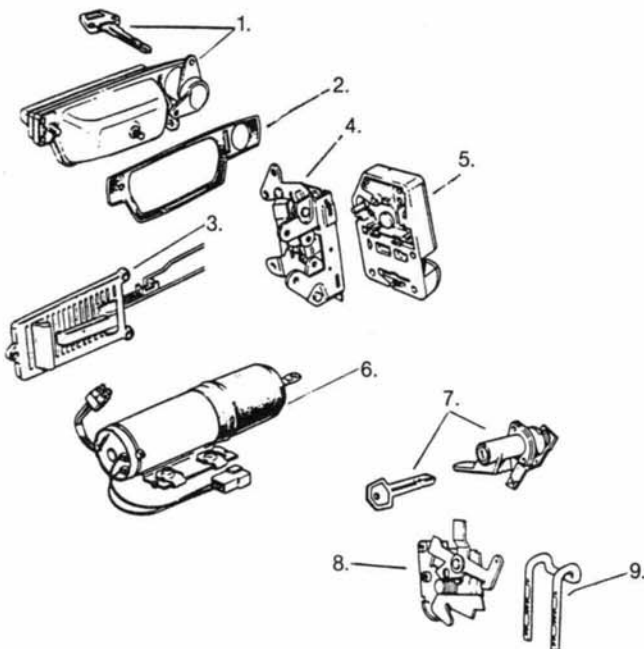

Illust. #	PART #	YEAR	DESCRIPTION	QTY.
1.	JLM-1149	'88 on	DOOR & STEER. KEY & TUMB.	1
1A.	JLM-1150	'88 on	DOOR & STEER. KEY & TUMB.	1
2.	BCC-7236	'88 on	DOOR HAND. Non-heated RHF	1
2A.	BCC-7237	'88 on	DOOR HAND. Non-heated LHF	1
2B.	BCC-7234	'88 on	DOOR HANDLE Heated RHF	1
2C.	BCC-7235	'88 on	DOOR HANDLE Heated LHF	1
2D.	BCC-7238	'88 on	DOOR HANDLE RHR	1
2E.	BCC-7239	'88 on	DOOR HANDLE LHR	1
3.	BBC-7491	'88 on	DOOR HANDLE GSKT.	4
4.	BBC-1760	'88 on	DOOR HANDLE MOUNT STRAP	4
5.	BCC-7042	'88 on	INT. DOOR HAND. ASSBLY. RHF	1
5A.	BCC-7043	'88 on	INT. DOOR HAND. ASSBLY. LHF	1
5B.	BCC-7044	'88 on	INT. DOOR HAND. ASSBLY. RHR	1
5C.	BCC-7045	'88 on	INT. DOOR HAND. ASSBLY. LHR	1
6.	BBC-8644	'88 on	INT. HAND. SURND. RHF & RHR	2
6A.	BBC-8645	'88 on	INT. HAND. SURND. LHF & LHR	2
7.	BBC-9538	'88 on	DOOR LATCH ASSEMBLY RHF	1
7A.	BBC-9539	'88 on	DOOR LATCH ASSEMBLY LHF	1
8.	BBC-9995	'88 on	TRUNK LID LOCK ASSEMBLY	1
9.	BBC-7250	'88 on	TRUNK LID LATCH ASSEMBLY	1
10.	BBC-7249	'88 on	TRUNK LID STRIKER	1

XJS/XJS H.E. '76-'90