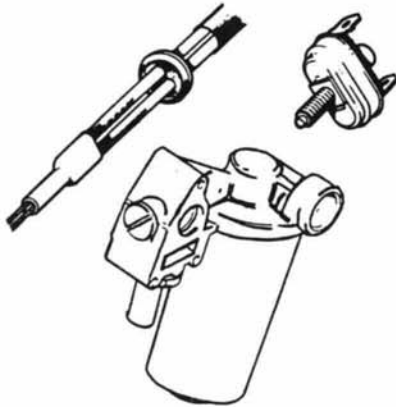

CHOKE CABLES & WARNING LAMP SWITCH

C-34854	CABLE	XKE '69-'74 Dual Carb. XJ
39623	CHOKE WARNING LAMP SWITCH	All XKE
BD-33318	GROMMET FIREWALL DUAL CHOKE CABLE	

N.O.S. OIL FILTER ASSEMBLY

C-23066	MK 2, 3.8 (Can & Internals Fit XKE 3.8)
C-40104	XJ6 '70-'76 (Very Late XKE '71)
C-35686	XKE V-12 '71-'74 (Only a Few Left)