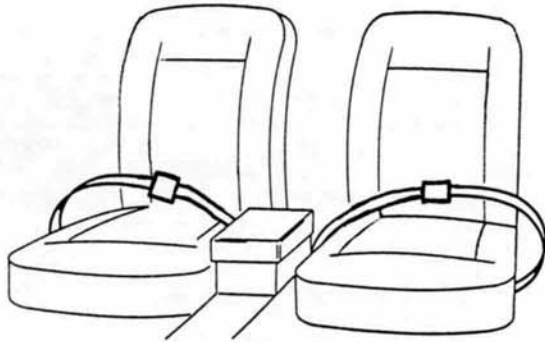

XKE V-12 DECAL KITS

DCL-K12	XKE Roadster & 2 + 2 '71
DCL-K22	XKE 2 + 2 '72
DCL-K2R	XKE Roadster '72
DCL-K32	XKE 2 + 2 '73
DCL-K3R	XKE Roadster '73
DCL-K4R	XKE Roadster '74

ACCESSORIES

SEAT BELTS

**LAP BELT SET WITH CHROME BUCKLE
AND LEAPING JAGUAR
IN BLACK ONLY
(WITH MOUNTING HARDWARE)**