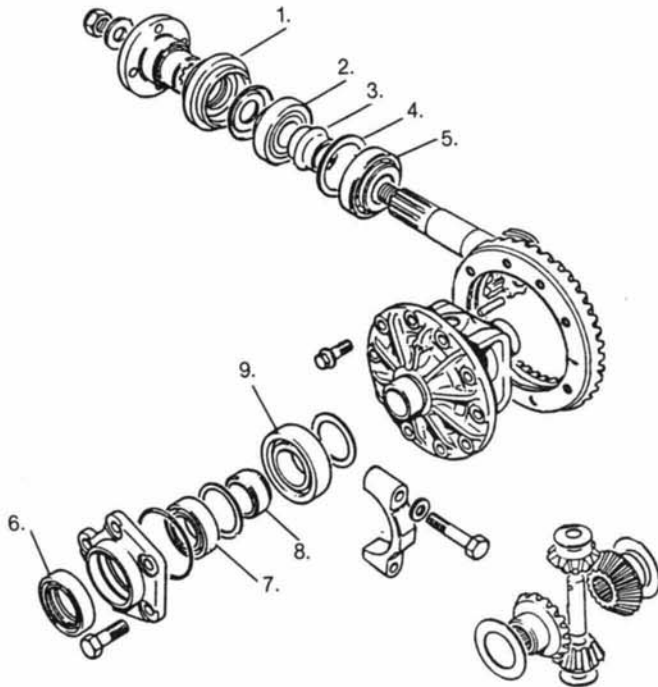

REAR SUSPENSION

XJ6 '88 on

Illust. #	PART #	DESCRIPTION	QTY.
1.	JLM-527	PINION SEAL	1
2.	ATA-7166	OUTER PINION BEARING	1
3.	12456	COLLAPSIBLE SPACER	1
4.	3860	SHIM PINION (.003)	—
4A.	3861	SHIM PINION (.005)	—
4B.	3862	SHIM PINION (.010)	—
5.	12252	INNER PINION BEARING	1
6.	JLM-618	DIFF. SIDE SEAL	2
7.	JLM-617	DIFF. SIDE BEARING OUTER	2
8.	JLM-615	RETAINING COLLAR	2
9.	3845	DIFF. SIDE BEARING INNER	2