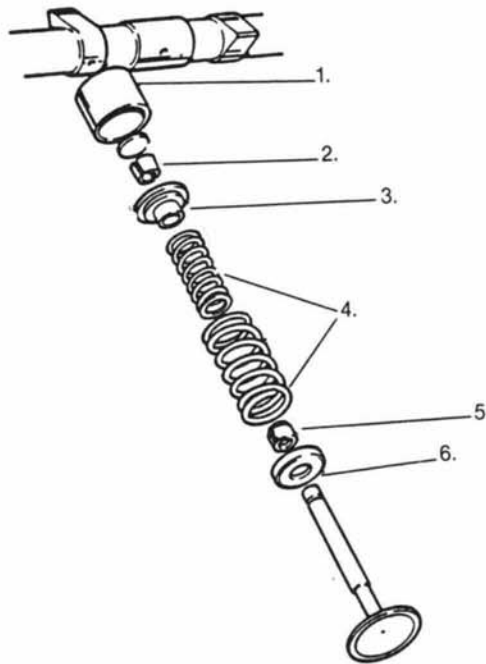

Illustration #	VALVE PARTS	6 CYLINDER	12 CYLINDER
1.	TAPPET	C-44010	C-44010
2.	KEEPER	C-27482	C-27482
3.	RETAINER	C-27480	C-27480
4.	SPRING SET	VSP-480-P	VSP-94566-P
5.	STEM SEAL	EAC-5032	EAC-5032
6.	SPRING SEAT	C-27481	C-27481