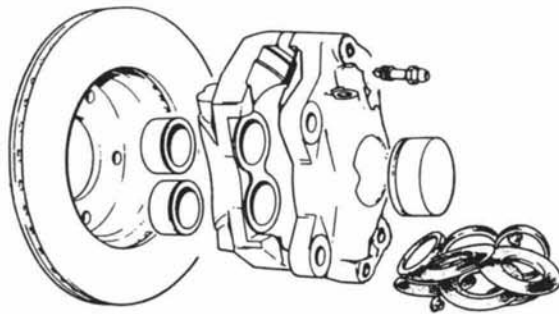

VACUUM SYSTEM

DESCRIPTION	PART #
HOSE KIT 4.2 '64-'71	VHK-1
CHECK VALVE 6 CYL. '61-'71	C-14693
CHECK VALVE V-12 '71-'74	C-34041
RESERVOIR V-12 '71-'74	C-34237