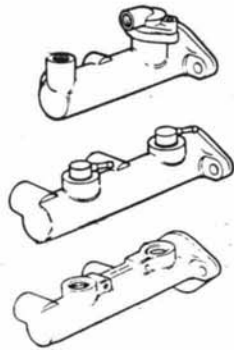

BRAKES: XJ6/XJ12/XJS

MASTER CYLINDERS, REPAIR KITS

MODEL	CYLINDER	REPAIR KIT
XJ6 '69-'74 to Chassis No. 2N51654 SI, All SWB SII	64068676	SP-2484
XJ12 '73-'74 to Chassis No. 2R50210	64068676	SP-2484
XJ6 '74-'78 SII to Chassis No. 2T65826	74066132	SP-7649
XJ12 '74-'78 SII to Chassis No. 2R57410	74066132	SP-7649
*XJ6 '78-'87 SII, SIII from Chassis No. 2T65827	74066126	SP-7672
*XJ12 '78-'79 SII, SIII from Chassis No. 2R57411	74066126	SP-7672
XJS, XJS H.E. '75-'87	74066132	SP-7649

*Cylinder Only - Reservoir Not Available

SERVOS, REPAIR KITS