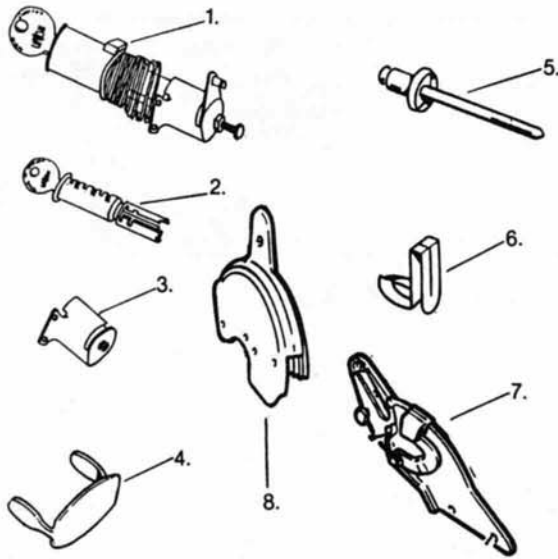

INTERIOR & DOOR CHROME & FITTINGS

XKE SI/SII/SIII

Illust. #	PART #	YEAR	DESCRIPTION
1.	BD-21486-L	'61-'74	DOOR LOCK BARREL ASSBLY. LH
1A.	BD-21486-R	'61-'74	DOOR LOCK BARREL ASSBLY. RH
2.	BD-11999	'61-'74	DOOR LOCK TUMBLER RH
2A.	BD-12000	'61-'74	DOOR LOCK TUMBLER RH
2B.	BD-12000-PR	'61-'74	DOOR LOCK TUMBLER Matched Pair
3.	9601	'61-'74	LOCK RETAINER CUP RH
3A.	9602	'61-'74	LOCK RETAINER CUP LH
4.	BD-11546	'61-'74	DOOR CHROME STAPLE
5.	BD-31095-1	'69-'74	DOOR CHROME RIVET
6.	BD-21133	'61-'74	DOOR PANEL CLIP
7.	BD-37555	'69-'74	SEAT RECLINING MECH. LH
8.	BD-32696	'68 Only	SEAT HINGE COVER RH
8A.	BD-32697	'68 Only	SEAT HINGE COVER LH
8B.	BD-36814	'69-'74	SEAT HINGE COVER RH
8C.	BD-36815	'69-'74	SEAT HINGE COVER LH