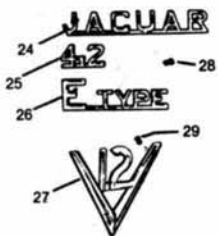

REAR BOOT CHROME TRIM & FITTINGS

XKE S1/S11/S111

Illust. #	PART #	YEAR	DESCRIPTION	
1.	BD-19092/2	'61-'68	LICENSE CHROME TRIM	LH
2.	BD-19092/1	'61-'68	LICENSE CHROME TRIM	RH
3.	BD-24183	'61-'68	JOINER CLIP	
4.	BD-20754	'61-'68	REVERSE LAMP CHROME HOUSING	
5.	BD-35740	'69-'70	TAIL LAMP FINISHER	RH
5A.	BD-35741	'69-'70	TAIL LAMP FINISHER	LH
6.	BD-35962	'68-'70	STAINLESS NO. PLATE FINISHER	
6A.	BD-37349	'71-'73	STAINLESS NO. PLATE FINISHER	
7.	BD-15888	'61-'65	REAR BUMPER	RH
7A.	BD-28715	'65-'68	REAR BUMPER	RH
7B.	BD-35587	'69-'70	REAR BUMPER	RH
7C.	BD-36794	'71-'73	REAR BUMPER	RH
7D.	BD-44805	'74 Only	REAR BUMPER	RH
8.	BD-15887	'61-'65	REAR BUMPER	LH
8A.	BD-28716	'65-'68	REAR BUMPER	LH
8B.	BD-35588	'69-'70	REAR BUMPER	LH
8C.	BD-36795	'71-'73	REAR BUMPER	LH
8D.	BD-44806	'74 Only	REAR BUMPER	LH
9.	BD-19136	'61-'68	REAR OVERRIDER	LH
9A.	BD-35594	'69-'70	REAR OVERRIDER	LH
10.	BD-19135	'61-'68	REAR OVERRIDER	RH
10A.	BD-35593	'69-'70	REAR OVERRIDER	RH
11.	ABR-03	'61-'68	REAR AMCO BAR	
11A.	ABR-04	'69-'70	REAR AMCO BAR	
11B.	BD-35611	'69-'70	REAR CENT. BUMPER	(Rdst. & 2 + 2)
11C.	BD-37909	'71-'73	REAR CENTER BUMPER	(2 + 2)
11D.	BD-37910	'71-'73	REAR CENTER BUMPER	
11E.	BD-44807	'74 Only	REAR CENTER BUMPER	
12.	BD-38825	'71-'73	REAR OVERRIDER	RH
12A.	BD-38826	'71-'73	REAR OVERRIDER	LH
13.	BD-38827	'71-'73	OVERRIDER RUBBER BUFFER	
14.	BD-44808	'74 Only	REAR OVERRIDER	LH, RH
15.	TBS 101	'61-'74	2-PC. TRUNK BOARD SET	(All Rdsts.)
16.	TMS-102	'61-'74	4-PIECE TRUNK MAT SET	(All Rdsts.)
17.	BD-27357	'66-'74	HATCH PROP	(All Coupes & 2 + 2's)
17A.	BD-28246	'62-'74	HATCH PROP MOUNT	
18.	BD-20159/1	'62-'74	TOP HATCH CHROME	(Coupe & 2 + 2)
19.	BD-20159/2	'62-'74	BOT. HATCH CHROME	(Coupe & 2 + 2)
20.	BD-5366	'61-'74	JOINER CLIP	
21.	HCS-100	'68-'74	BLK. PLASTIC HINGE CV. ST.	(3 pcs.)
22.	BD-20745	'62-'70	DRIP MOULDING	(Coupe Only) RH
22A.	BD-20746	'62-'70	DRIP MOULDING	(Coupe Only) LH
23.	BD-9395	'61-'70	SLIDING CATCH-TRUNK BOARD	(Coupe)
24.	BD-26762	'61-'74	"JAGUAR" EMBLEM	
25.	BD-26766	'65-'70	"4.2" EMBLEM	
26.	BD-27666	'65-'74	"E. TYPE" EMBLEM	
27.	BD-37600	'71-'74	"V-12" EMBLEM	
28.	BD-25659	'61-'74	FRICTION BRUSH	
29.	BD-25644	'71-'74	FRICTION BRUSH	(V-12)
30.	BD-15489	'61-'74	TRUNK LID STRIKER	(Roadster)
31.	BD-15898	'61-'74	TRUNK LOCK ASSEMBLY	(Roadster)
32.	BD-16202	'61-'74	LOCK COVER PLATE	(Roadster)
33.	BD-27158	'62-'74	TRUNK RELEASE ASSEMBLY	(Roadster)