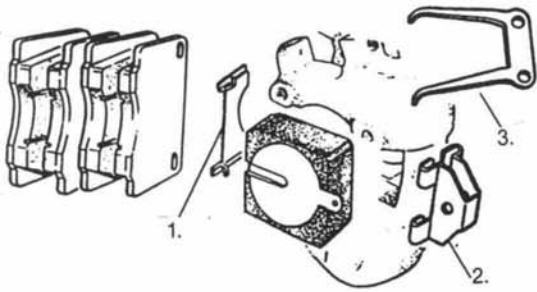

BRAKES: XKE

PADS, RETAINING HARDWARE

MODEL	FRONT PADS	REAR PADS
'61-'68	GP-52	GP-52
'69-'74	GP-83	GP-97

Illust. #	DESCRIPTION	PART #
—	HAND BRAKE PADS Early '61	GP-162
—	HAND BRAKE PADS Late '61-'74	GP-175
1.	PAD SUPPORT PLATE '61-'68	7718
2.	PAD RETAINER PLATE '61-'64	7719
	PAD RETAINER PLATE '65-'68	9068
3.	RETRACTION PLATE '65-'74	9750

HOSES, LINES, COMPONENTS

DESCRIPTION		PART #
HOSE All Models '61-'74	Front	GHP-93
HOSE '61-'74 (Except '66-'67 2 + 2)	Rear	GHP-8
HOSE '66-'67 2 + 2 Only	Rear	GHP-82
CALIPER BRIDGE PIPE '61-'68	Left Side, Front or Rear	7822
CALIPER BRIDGE PIPE '61-'68	Right Side, Front or Rear	7783
BRAKE LINE UNION, 4-WAY	Front	KL-P19
BRAKE LINE UNION, 3-WAY	Rear	KL-P18
BRAKE LINE KIT 3.8 '61-'64		BLK-101
BRAKE LINE KIT 4.2 '65-'68		BLK-102
BRAKE LINE KIT 4.2 '69-'71		BLK-103
BRAKE LINE KIT V-12 '71-'74		BLK-104