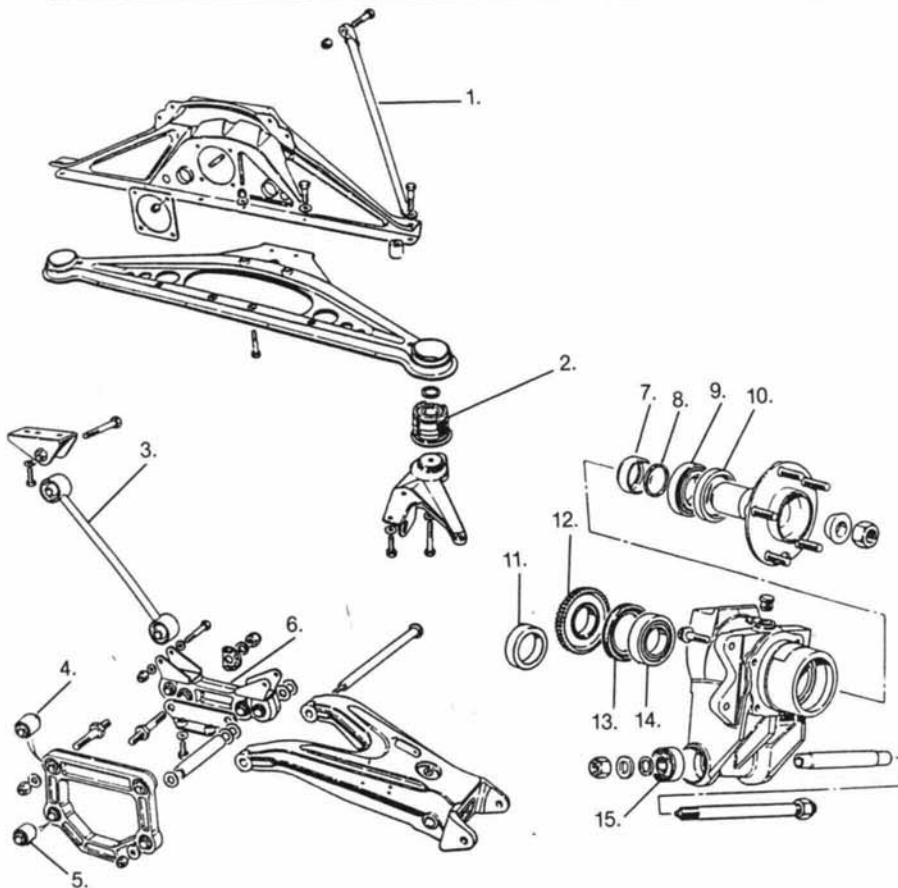

Illust. #	PART #	DESCRIPTION	QTY.
1.	CBC-2964	UPPER LINK ASSEMBLY RH	1
1A.	CBC-2965	UPPER LINK ASSEMBLY LH	1
2.	CBC-1863	BUSHING FRAME MOUNTING	2
3.	CBC-2777	DIFF. STRUT ASSEMBLY	2
4.	CAC-7760-1	BUSHING PENDULUM UPPER	2
5.	CAC-4713-1	BUSHING PENDULUM LOWER	2
6.	CAC-9036	WISHBONE TIE ASSEMBLY	1
7.	CAC-5825	BEARING SPACER HUB	2
8.	CAC-5826	ADJUSTABLE SPACER HUB	—
9.	CAC-6333-1	HUB BEARING OUTER	2
10.	CAC-8663	SEAL HUB OUTER	2
11.	CAC-7216	SEAL TRACK SPACER (Non-ABS)	2
12.	CBC-4705	SENSOR REAR ROTOR	2
13.	CBC-1706	SEAL HUB INNER	2
14.	CAC-6332	HUB BEARING INNER	2
15.	CAC-4610	BEARING FULCRUM LOWER	4