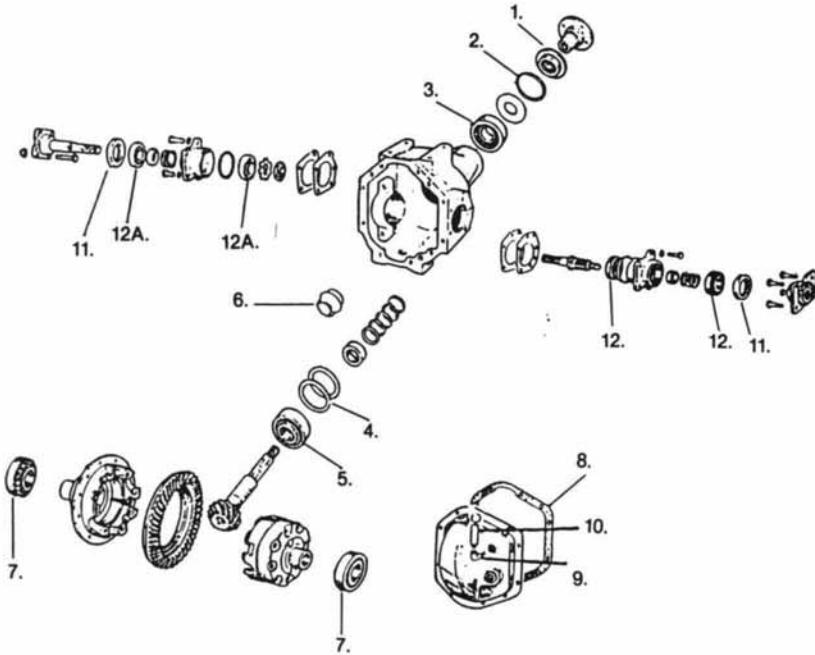

REAR SUSPENSION

All I.R.S. Models thru '87

Illust. #	PART #	DESCRIPTION	QTY.	MODEL
1.	3840	PINION SEAL	1	All-'74
1A.	JLM-527	PINION SEAL	1	'74-'87
2.	3841	PINION OIL SEAL GASKET	1	All
3.	3843	PINION BEARING OUTER	1	All-'71
3A.	12465	PINION BEARING OUTER	1	'71-'87
4.	3860	INNER SHIM (.003)		All
4A.	3861	INNER SHIM (.005)		All
4B.	3862	INNER SHIM (.010)		All
5.	3844	PINION BEARING INNER	1	All-'71
5A.	12252	PINION BEARING INNER	1	'71-'87
6.	12456	CRUSH SLEEVE	1	'69-'74
7.	3845	CARRIER ROLLER BEARING	2	All-'87
8.	3931	COVER GASKET	1	All-'87
9.	8509	BREATHER ELBOW	1	All-'87
10.	C-25716	BREATHER TUBE W/CAP	1	All-'87
11.	8436	DIFF. SIDE SEAL	2	All-'68
11A.	RTC-1216	DIFF. SIDE SEAL	2	'69-'74
11B.	AAU-8271	DIFF. SIDE SEAL	2	'75-'87
12.	8495	DRIVE SHAFT BEARING	4	'61-'65
12A.	1101	DRIVE SHAFT BEARING	4	'65-'70
12B.	12261	DRIVE SHAFT BEARING	2	'71-'76
12C.	RTC-1347	DRIVE SHAFT BEARING	4	'77-'87