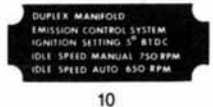

DECALS & PLATES

ALL MODELS

JAGUAR CARS LTD. COVENTRY, ENGLAND

CAR No. _____ ENGINE No. _____

BODY No. _____ GEAR BOX No. _____

	RECOMMENDED LUBRICANTS			
	MOBIL	CALSONIC	SHELL	ESSO
VALVE CLEARANCE (COLD) INLET	15W-40	15W-40	15W-40	15W-40
EXHAUST	15W-40	15W-40	15W-40	15W-40

LUCAS

TILT SEATS BEFORE LOWERING OR RAISING TOP

JAGUAR CARS LTD. COVENTRY, ENGLAND

CAR NO. _____ ENGINE NO. _____

BODY NO. _____ GEAR BOX NO. _____