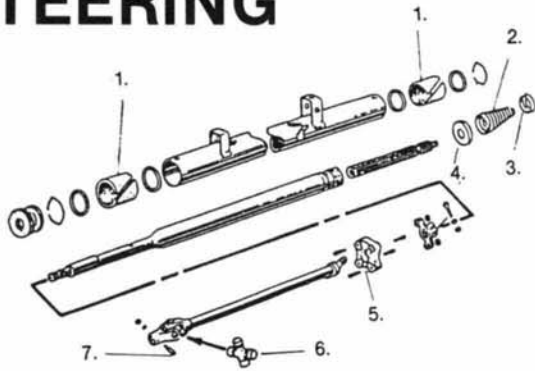

STEERING

XK 140/150