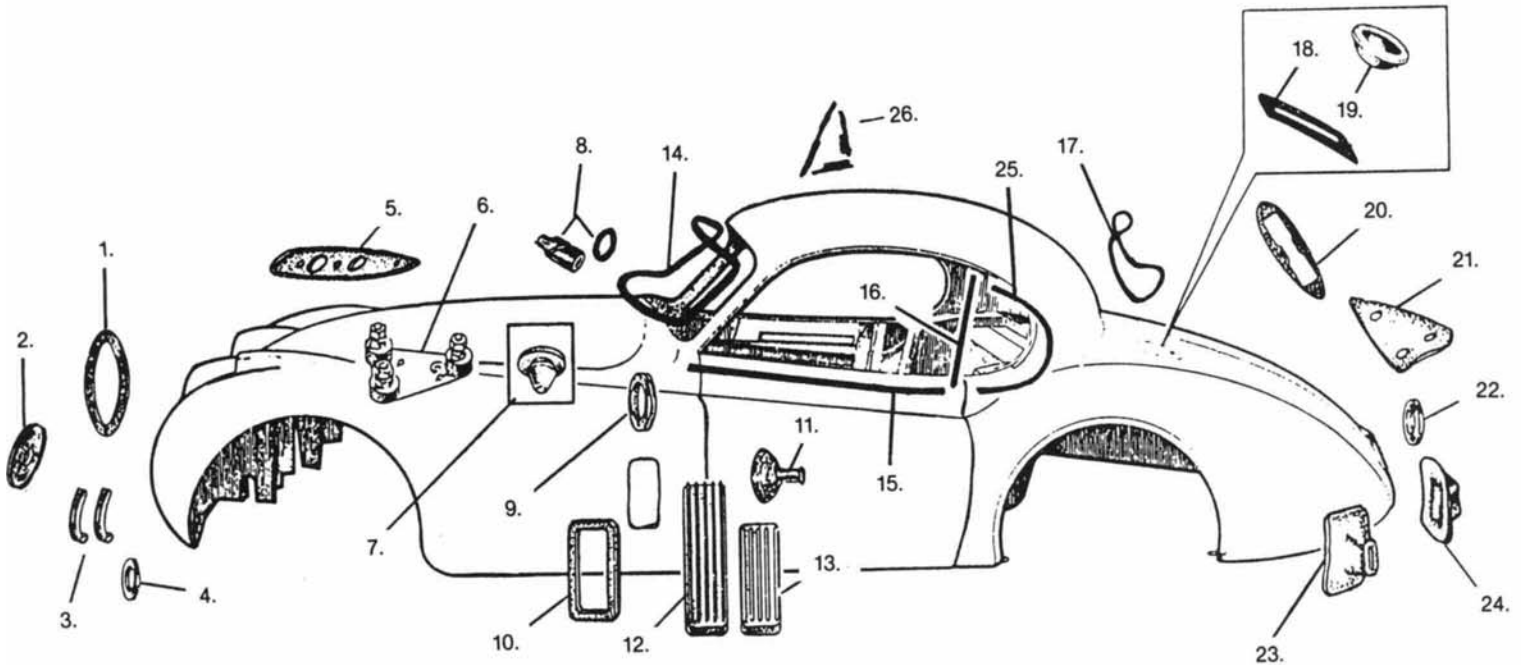

BODY FITTINGS

RUBBER BODY PARTS

XK 120/140/150
Roadster, DHC, FHC

Illust. #	PART #	MODEL	DESCRIPTION	QTY
1.	HR-2	XK 120	HEAD LAMP SEAL	2
1A.	HR-1	XK 140/150	HEAD LAMP SEAL	2
2.	MP-799-ZZ	XK 140/150	FRONT TURN LAMP SEAL	2
3.	BD-209	XK 140/150	OVERRIDER SEAL	8
4.	C-3849	XK 120	BUMPER WASHER	4
5.	C-2891	XK 120	CHROME POD SEAL	2
6.	WM-120	XK 120	WIPER MOTOR MOUNT	1
7.	SB-11	XK All	HOOD BUFFERS	6
8.	EX-23	XK 120	WIPER SHAFT GROMMET	2
8A.	EX-230	XK 140/150	WIPER SHAFT GROMMET	2
9.	EX-14	XK 120	STEERING COLUMN GROMMET	1
9A.	EX-13	XK 140	STEERING COLUMN GROMMET	1
10.	BD-5188	XK All	FENDER VENT SEAL	1
11.	EX-17	XK 120	PEDAL DUST EXCLUDER	2
11A.	EX-12	XK 140	PEDAL DUST EXCLUDER	2
12.	AP-14	XK All	GAS PEDAL PAD	1
12A.	AP-27	XK 150 Late	GAS PEDAL PAD (LONG)	1
13.	CB-11	XK 120/140	BRAKE/CLUTCH PEDAL PAD	2
13A.	CB-75	XK 150	BRAKE/CLUTCH PEDAL PAD	2
14.	BD-7960	XK 120/140	WINDSCREEN SEAL DHC, FHC	1
14A.	BD-13129	XK 150	WINDSCREEN SEAL	1
15.	747	XK 150	WINDOW WIPE Roadster	2
16.	BD-11030-1	XK 140/150	QUARTER GLASS INSERT FHC	2
17.	BD-9758	XK 140	BACK GLASS SEAL FHC	1
17A.	BD-14937	XK 150	BACK GLASS SEAL FHC	1
18.	BD-5354	XK All	GAS DOOR SEAL	1
19.	BD-8079	XK All	GAS DOOR DOME SEAL	1
20.	MP-799-E	XK 140/150	TAIL LAMP SEAL	2
20A.	MP-799-BB	XK 150 Late	TAIL LAMP SEAL (LONG)	2
21.	MP-799-C	XK 120	TAIL LAMP SEAL	2

Illust. #	PART #	MODEL	DESCRIPTION	QTY
22.	C-2869	XK 120	REAR BUMPER GROMMET	2
23.	EX-42	XK 140/150	OUTSIDE BUMPER GROMMET	2
24.	EX-41	XK 140/150	INNER BUMPER GROMMET	2
25.	BD-1002-3	XK 140/150	QUARTER GLASS SEAL FHC	2
26.	BD-7846-7	XK-Coup	VENT WINDOWS SEAL KIT	1

COMPLETE RUBBER KITS

MODEL		PART #
XK 120	Roadster	RKS-120-R
XK 120	DHC	RKS-120-D
XK 120	FHC	RKS-120-F
XK 140	Roadster	RKS-140-R
XK 140	DHC	RKS-140-D
XK 140	FHC	RKS-140-F
XK 150	Roadster	RKS-150-R
XK 150	DHC	RKS-150-D
XK 150	FHC	RKS-150-F

NOTE: Rubber Kits are complete with Door Seal Kits on previous page and items from this page that pertain to your model.

FIREWALL GROMMET KITS

MODEL	PART #
XK 120	RGK-120
XK 140	RGK-140
XK 150	RGK-150

(Not included in Complete Rubber Kits)