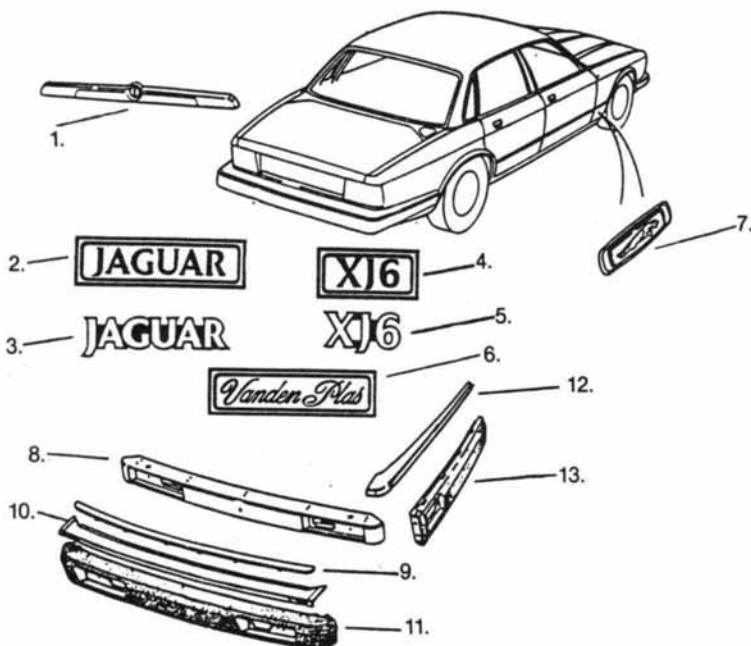

XJ '88 on
(XJ40)

Illust. #	PART #	YEAR	DESCRIPTION	QTY.
1.	BAC-5853	'88 on	TRUNK LOCK FINISHER	1
2.	BCC-1028	'88 on	"JAGUAR" MOTIF Plaque Type	1
3.	BBC-9889	'88 on	"JAGUAR" MOTIF Script Type	1
4.	BBC-9875	'88 on	"XJ6" MOTIF Plaque Type	1
5.	BBC-9888	'88 on	"XJ6" MOTIF Script Type	1
6.	BBC-9876	'88 on	"VANDEN PLAS" MOTIF	1
7.	BBC-2864	'88 on	FENDER MOTIF	RH 1
7A.	BBC-2865	'88 on	FENDER MOTIF	LH 1
8.	BCC-3646	'88 on	REAR BUMPER BEAM	1
9.	BAC-6301	'88 on	REAR FINISHER	1
10.	BCC-7300	'88 on	CHROME BUMPER	Center 1
11.	BBC-9492	'88 on	REAR RUBBER BUMP. COVER	1
12.	BCC-7298	'88 on	CHROME EXTENSION	RHR 1
12A.	BCC-7299	'88 on	CHROME EXTENSION	LHR 1
13.	BCC-3716	'88 on	RUBBER EXTENSION	RHR 1
13A.	BCC-3717	'88 on	RUBBER EXTENSION	LHR 1