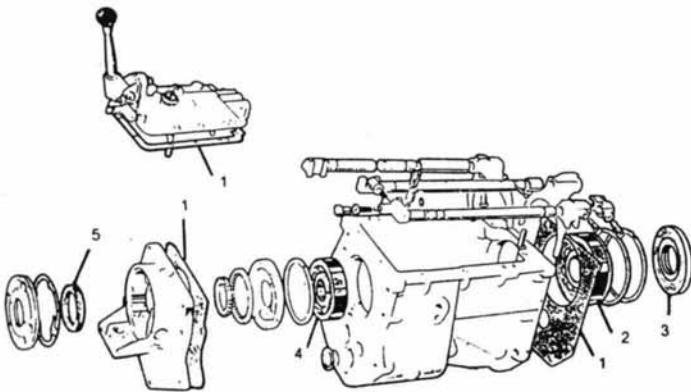

SEALS & BEARINGS

Illust. #	MODEL	PART #	DESCRIPTION
1.	XKE '65-'74	TS-20009	TRANS. GSKT. SET
2.	XKE '65-'74	C-20491	FRONT BEARING
2A.	Pre-'64	C-1838	FRONT BEARING
3.	All '61-'74	C-18379	FRONT SEAL
3A.	Pre-'61	C-6738	FRONT SEAL
4.	All STD. Shift	C-1845-1	REAR BEARING
5.	XKE '65-'70 (Not 2 + 2)	C-21340	REAR SEAL
5A.	All '49-'64	C-859	REAR SEAL
5B.	All '56-'64	C-5686	REAR SEAL O.D.
5C.	420, 420G '67	10863	REAR SEAL O.D.
6.	V-12 '71-'74	C-18719	REAR BEARING
7.	V-12 '71-'74 & All 2 + 2	C-23394	REAR SEAL

We Also Have Quantities of Used Transmissions and Parts. To Obtain Rare and Hard-To-Find Parts, Please Call Our Salesman, We Will Be Happy to Advise.