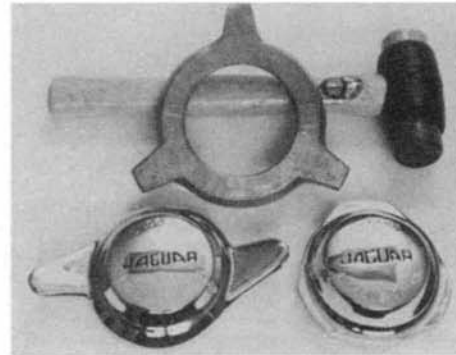

WIRE WHEEL ACCESSORIES

PART #	DESCRIPTION	
C-992	BRASS & RAWHIDE KNOCK-OFF HAMMER (THOR)	
C-28687	KNOCK-OFF TOOL	
C-1102	EAR-TYPE KNOCK-OFF	RH
C-1103	EAR-TYPE KNOCK-OFF	LH
C-28684	HEX-TYPE KNOCK-OFF	RH
C-28685	HEX-TYPE KNOCK-OFF	LH