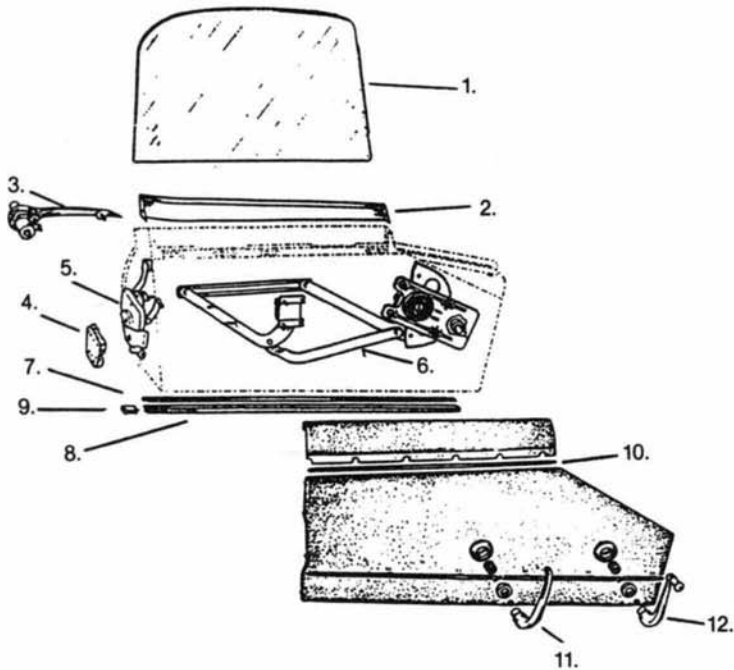

INTERIOR & DOOR CHROME & FITTINGS

XKE SI/SII/SIII

3.8 SI '62-'64 Roadster & Coupe

Illust. #	PART #	YEAR	DESCRIPTION	QTY.
1.	BD-20801	'61-'64	DOOR GLASS Roadster CLEAR	2
1A.	BD-20801-1	'61-'64	DOOR GLASS Roadster TINT	2
1B.	BD-28759	'61-'64	DOOR GLASS FHC CLEAR	2
1C.	BD-29273	'61-'64	DOOR GLASS FHC TINT	2
2.	BD-25145	'62-'64	TOP DOOR CHROME Rdst. LH	1
2A.	BD-25414	'62-'64	TOP DOOR CHROME Rdst. RH	1
3.	BD-19246	'61-'64	DOOR HANDLE ASSEMBLY LH	1
3A.	BD-19245	'61-'64	DOOR HANDLE ASSEMBLY RH	1
4.	BD-19295	'61-'64	DOOR STRIKER LH	1
4A.	BD-19296	'61-'64	DOOR STRIKER RH	1
5.	BD-20096	'61-'64	LOCK ASSEMBLY LH	1
5A.	BD-20095	'61-'64	LOCK ASSEMBLY RH	1
6.	BD-20523	'61-'64	WINDOW REGULATOR LH	1
6A.	BD-20522	'61-'64	WINDOW REGULATOR RH	1
7.	BD-19129	'61-'64	SILL CHROME	2
8.	BD-24789	'61-'64	SILL SEAL	2
9.	BD-16794	'61-'64	SILL CHROME CLIP	14
10.	BD-20190	'61-'64	UPPER DOOR CHROME	2
11.	BD-10728	'61-'64	INTERIOR DOOR HANDLE	2
12.	BD-10729	'61-'64	INTERIOR WINDOW HANDLE	2