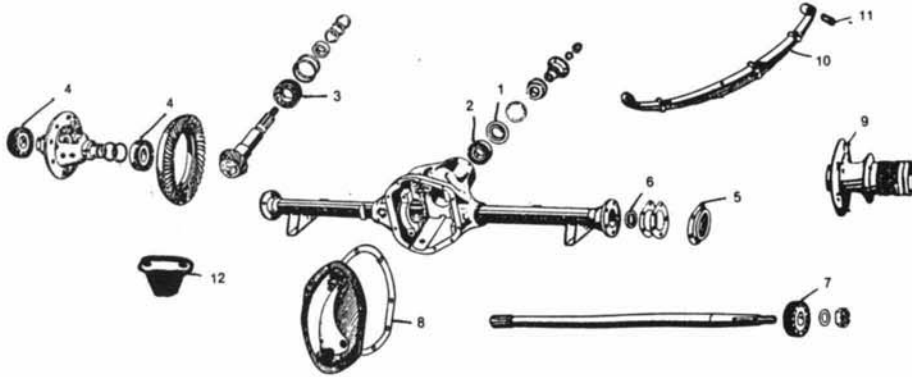

REAR SUSPENSION

XK 120 thru MK 9

Illust. #	PART #	DESCRIPTION
1.	3840	PINION SEAL
2.	3843	PINION BEARING OUTER
3.	3844	PINION BEARING INNER
4.	3845	DIFF. ROLLER BEARING
5.	7955	OUTER OIL SEAL
6.	3848	INNER OIL SEAL
7.	3846	HUB ROLLER BEARING
8.	3931	COVER GASKET
9A.	C-6022	HUB SPLINE RH XK 120/140
9B.	C-6023	HUB SPLINE LH XK 120/140
9C.	C-12933	HUB SPLINE RH XK 150
9D.	C-12934	HUB SPLINE LH XK 150
10A.	C-5721	REAR SPRING XK 120/140 (2)
10B.	C-14476	REAR SPRING XK 150 (2)
11.	C-8939	EYE BUSHING
12.	C-3208	REAR BUMP STOP (2)