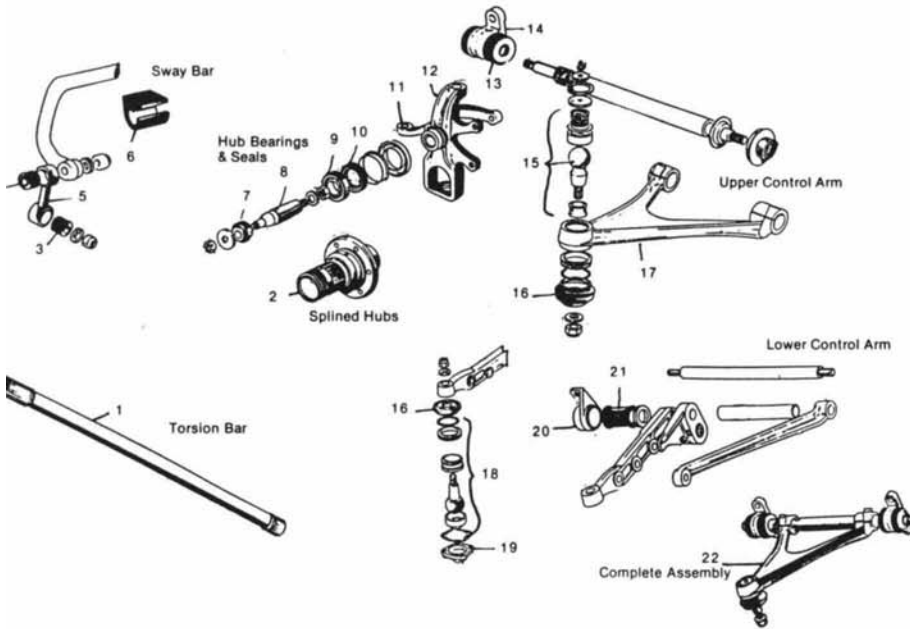

FRONT SUSPENSION

XKE SERIES I/II/III

Illust. #	PART #	DESCRIPTION
1.	C-9331	TORSION BAR (6 CYL.)
2A.	C-19225/1	RH HUB (6 CYL.)
2B.	C-19226/1	LH HUB (6 CYL.)
2C.	C-33077/1	RH HUB (V-12)
2D.	C-33078/1	LH HUB (V-12)
3.	C-10940	SWAY BAR BUSHING
4.	C-10940	SWAY BAR BUSHING
5.	C-20763	SWAY BAR LINKAGE (6 CYL.)
6A.	C-16633	SWAY BAR MOUNTING (6 CYL.)
6B.	C-32925	SWAY BAR MOUNTING (V-12)
7.	C-15352	OUTER HUB BEARING
8.	C-27787	STUB AXLE (V-12)
9.	C-15351	INNER HUB BEARING
10.	C-15350	FRONT HUB SEAL
11.	C-32014	LH STEERING ARM (V-12)
12.	C-19224/1	UPRIGHT (SERIES I)
12A.	C-32113	RH UPRIGHT (V-12)
12B.	C-32114	LH UPRIGHT (V-12)
13A.	C-8672	UPPER CONTROL BUSHING (6 CYL.)
13B.	C-33745/1	UPPER CONTROL BUSHING (V-12)
14.	C-31991	UPPER CONTROL BUSH. MOUNTING (V-12)
15.	RTC-2203	UPPER BALL JOINT KIT
16.	C-43216	BALL JOINT GAITER
17A.	C-32015	UPPER WISHBONE RH (V-12)
17B.	C-32016	UPPER WISHBONE LH (V-12)
18.	12803	LOWER BALL JOINT KIT
19.	C-24514	BALL JOINT CAP
20.	C-31992	LOWER CONTROL BUSH. MOUNT. (V-12)
21.	C-8673	LOWER CONTROL BUSHING
22.	C-32006	RH COMPLETE UPPER WISHBONE (V-12)