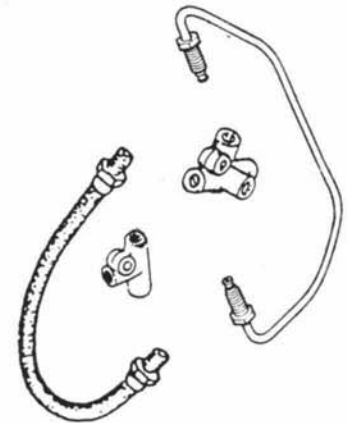

BRAKES: XKE

PADS, RETAINING HARDWARE

MODEL	FRONT PADS	REAR PADS
'61-'68	GP-52	GP-52
'69-'74	GP-83	GP-97

Illust. #	DESCRIPTION	PART #
—	HAND BRAKE PADS Early '61	GP-162
—	HAND BRAKE PADS Late '61-'74	GP-175
1.	PAD SUPPORT PLATE '61-'68	7718
2.	PAD RETAINER PLATE '61-'64	7719
	PAD RETAINER PLATE '65-'68	9068
3.	RETRACTION PLATE '65-'74	9750

HOSES, LINES, COMPONENTS

DESCRIPTION		PART #
HOSE All Models '61-'74	Front	GHP-93
HOSE '61-'74 (Except '66-'67 2 + 2)	Rear	GHP-8
HOSE '66-'67 2 + 2 Only	Rear	GHP-82
CALIPER BRIDGE PIPE '61-'68	Left Side, Front or Rear	7822
CALIPER BRIDGE PIPE '61-'68	Right Side, Front or Rear	7783
BRAKE LINE UNION, 4-WAY	Front	KL-P19
BRAKE LINE UNION, 3-WAY	Rear	KL-P18
BRAKE LINE KIT 3.8 '61-'64		BLK-101
BRAKE LINE KIT 4.2 '65-'68		BLK-102
BRAKE LINE KIT 4.2 '69-'71		BLK-103
BRAKE LINE KIT V-12 '71-'74		BLK-104

FLUID RESERVOIRS, COMPONENTS

DESCRIPTION		PART #
RESERVOIR '61-'64	Round	C-21896
RESERVOIR WITH LID SENDER '65-'74	Square	C-36606
LID SENDER '62-'74	White or Red	C-23631
PROTECTIVE CAP '64-'74		C-23627
HEAT SHIELD 6 CYL. '61-'71		C-18695
HEAT SHIELD 6 CYL. '61-'71	Lower	C-26500

SWITCHES

DESCRIPTION	PART #
BRAKE LIGHT 6 CYL. '61-'71	34542
BRAKE LIGHT V-12 '71-'74	C-30137
HAND BRAKE WARNING All Models	39623

BLEEDER SCREWS

DESCRIPTION	PART #
'61-'68 (Pair) Front or Rear	SP-2570
'69-'74 Front	11370
'69-'74 Rear	11375

HAND BRAKE CABLES

DESCRIPTION	PART #
6 CYL. '61-'71 ROADSTER & FHC	C-20401
6 CYL. '66-'71 2 + 2 Only	C-25448
V-12 '71-'74 All Models	C-30221