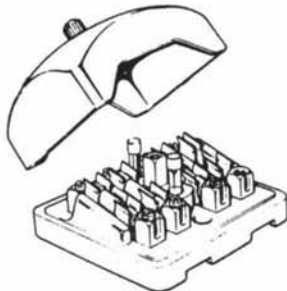

XK 120

HORN RELAY
33119

TURN SIGNAL RELAY
33117

XJ '74-'87

DOOR, WINDOW, AND TRUNK CIRCUIT BREAKER
C-38955
(C-44001)

TURN SIGNAL FLASHER UNITS

XK 140, 150	35010
XKE '61-'71	35020
XJ6, 12 '75-'87	DAC-1731

XK 120, 140, 150 FUSE BOX ASSEMBLY
54038067
LID ONLY 5403-LID