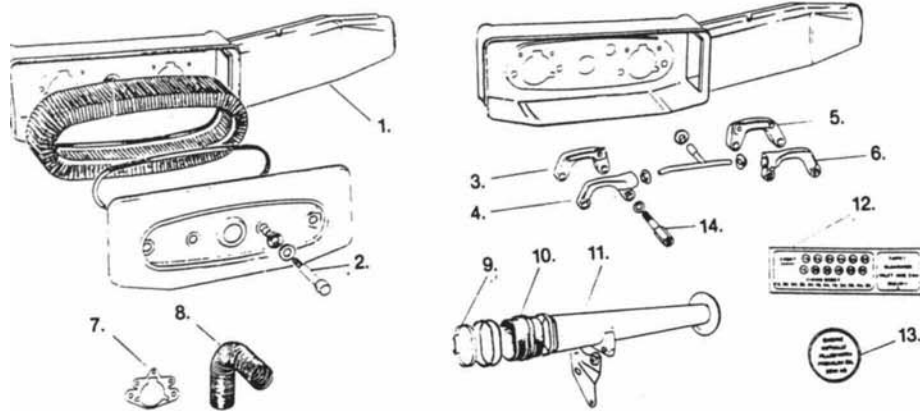

FUEL SYSTEM

XKE '71-'74 AIR CLEANER ASSEMBLY

Illust. #	PART #	DESCRIPTION	QTY.
1.	C-34341	AIR FILTER HOUSING RH	1
1A.	C-34342	AIR FILTER HOUSING LH	1
2.	C-34350	AIR FILTER MOUNTING BOLT	8
3.	C-37389	AIR FILTER INNER ADAPTER	2
4.	C-37390	AIR FILTER OUTER ADAPTER	2
5.	C-37391	AIR FILTER INNER ADAPTER	2
6.	C-37392	AIR FILTER OUTER ADAPTER	2
7.	C-28721	GASKET CARB. TO AIR FILTER	4
8.	C-34351	PRE-HEAT TUBE	2
9.	C-36897	AIR HORN BELLOW CLAMP	4
10.	C-34630	AIR HORN BELLOW	2
11.	C-35695	AIR HORN	2
12.	DCL-1054	TAPPET CLEARANCE/ FIRE ORDER DECAL	1
13.	DCL-1119	OIL DECAL	1
14.	C-38152	A.F. MOUNT. BOLT (SPECIAL)	2