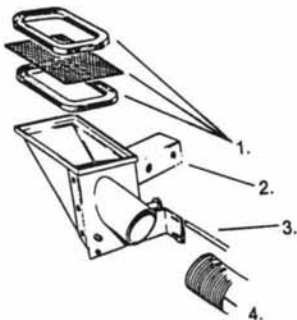

1.	BD-39637	FRESH AIR BOX SEAL (2 Req.)
2.	BD-39631	FRESH AIR BOX RH
2A.	BD-39632	FRESH AIR BOX LH
3.	BD-39659-1	CABLE FOR FRESH AIR BOXES (2 Req.)
4.	BD-39662-1	FRESH AIR TUBE (2 Req.)