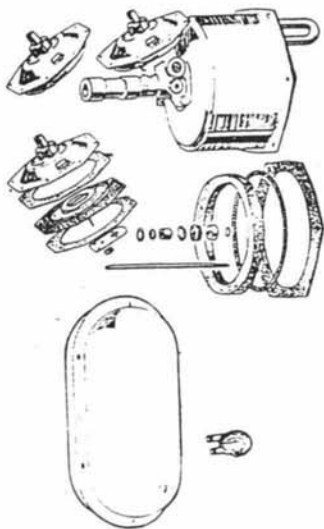

SERVOS, REPAIR KITS, VACUUM SYSTEM

MODEL		SERVO	REPAIR KIT
MK 8, 9	Disc Brakes	4257-551	KL-72548-65-51
MK 10, 3.8		C-18726	N/A
MK10, 4.2		N/A	N/A
MK 1, 3.4		N/A	KL-72521
MK 2, 3.8S '64-'65		4257-552	KL-72548-65-51
3.8S '66-'68		4258-504	N/A
420		4258-510	SSB-1069

DESCRIPTION	PART #
AIR CHECK VALVE KIT MK 8, 9, MK 2	9205
VACUUM TANK MK 2, 3.8S, 420	C-24910
VACUUM CHECK VALVE All Models	C-14693

BRAKE ROTORS

MODEL	FRONT	REAR
MK 8, 9	C-14554	N/A
2.4, 240, MK2, 3.4, 3.8	C-23484	C-13065
MK 10, 3.8	C-22826	C-15223
MK 10, 4.2	C-26778	C-26779
3.8S	C-23484	C-26779
420	C-27024	C-26779

BRAKE PADS

MODEL		FRONT	REAR	HAND BRAKE
MK 9		GP-53	GP-52	GP-162
MK 10, 3.8		GP-52	GP-52	GP-175
MK 10, 4.2		GP-171	GP-91	GP-175
MK1, 2.4, 3.4	Round	GP-73	GP-73	GP-74
MK 1, 2.4, 3.4	Square	GP-52	GP-52	GP-74
MK 2, 2.4, 3.4, 3.8		GP-52	GP-52	GP-162
3.8S		GP-91	GP-91	GP-175
420		GP-83	GP-97	GP-175
420G		GP-171	GP-91	GP-175