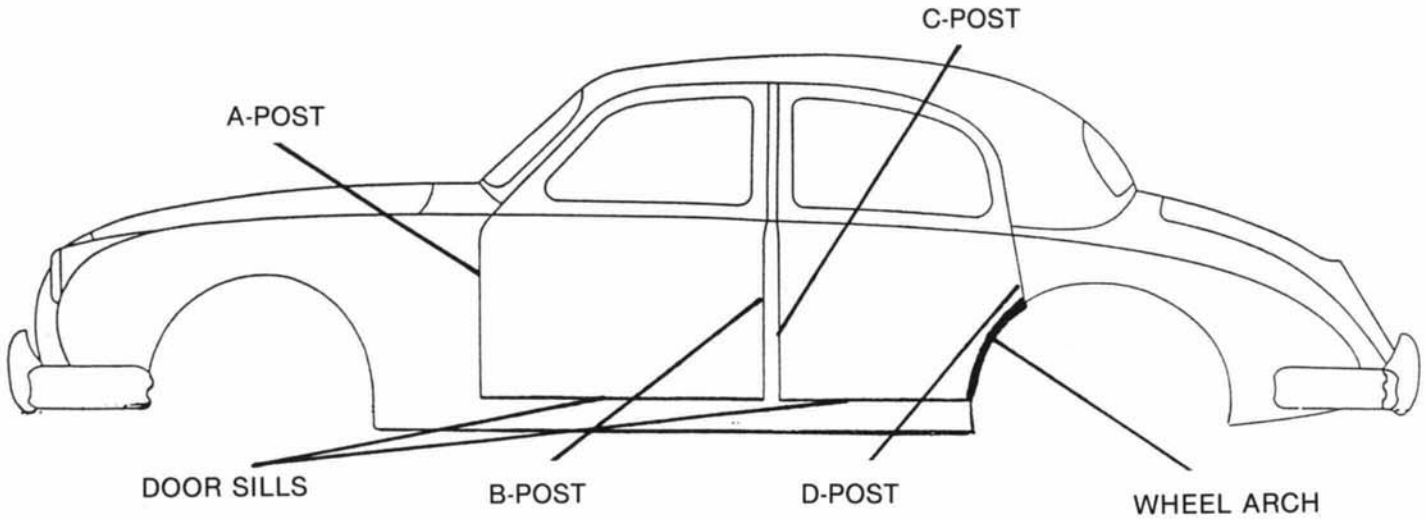

BODY FITTINGS

RUBBER BODY PARTS

MK 2/3.8S/420

(Doors and Trunk)

ALSO SOLD BY THE INCH FOR YOUR SPECIFIC NEEDS

MK 2

RKR-M2 KIT			
BD-9345	47"	A-POST	LH
BD-2045	24"	A-POST	LH
BD-9345	47"	A-POST	RH
BD-2045	24"	A-POST	RH
BD-9345	46"	B-POST	LH/RH
BD-9345	43"	C-POST	LH/RH
BD-9345	60"	D-POST	LH/RH
BD-9345	74"	FRONT DOOR SILLS	LH/RH
BD-9345	48"	REAR DOOR SILLS	LH/RH
BD-9345	36"	WHEEL ARCHES	LH/RH
BD-14100-R	146"	TRUNK	