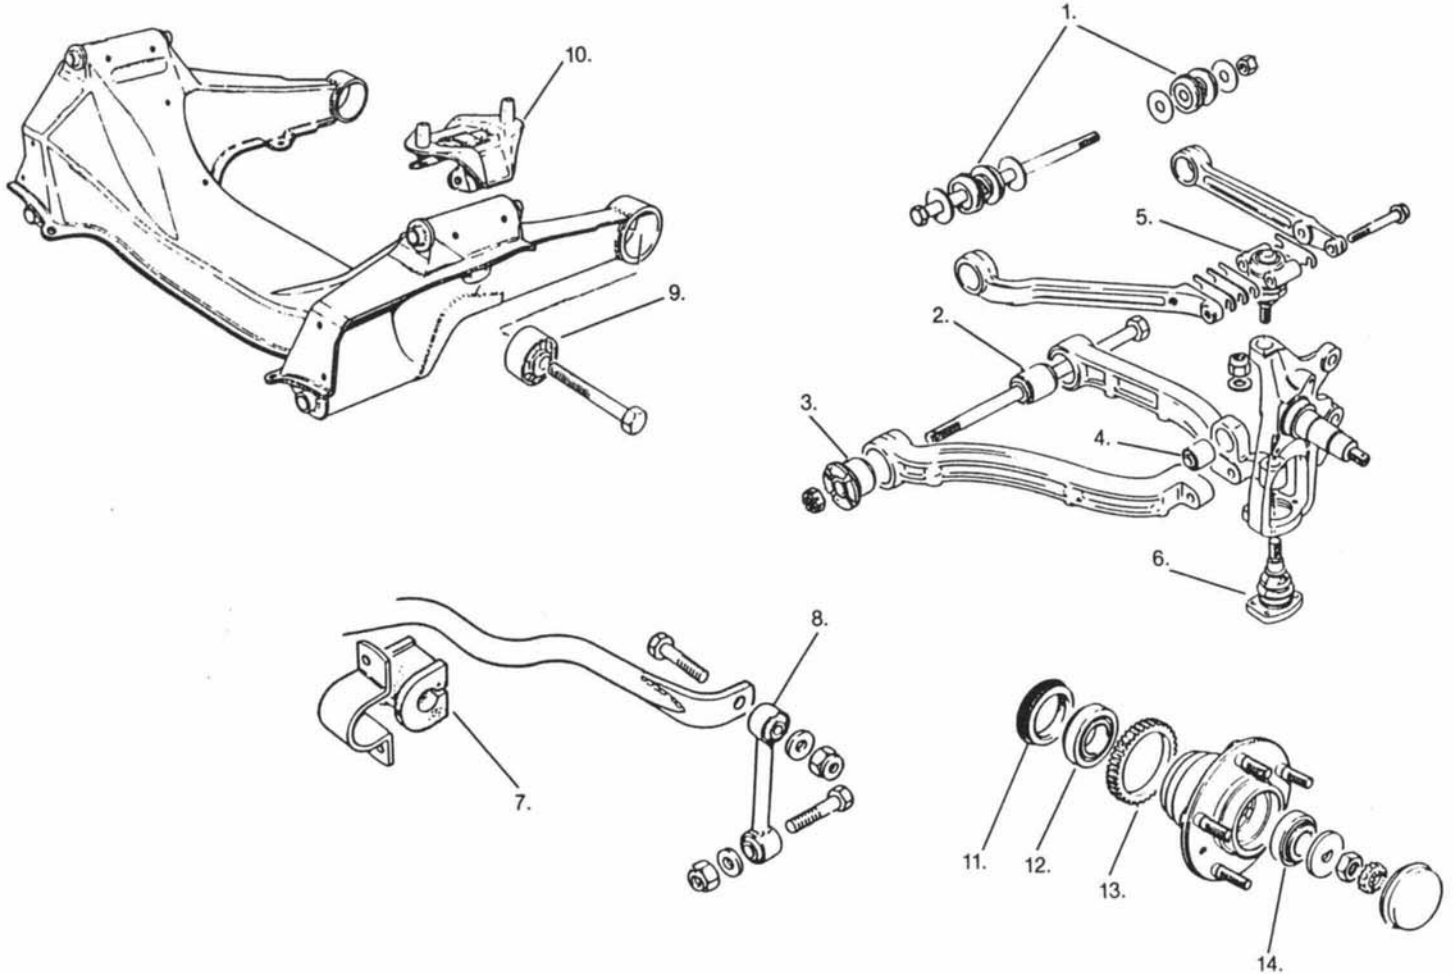

FRONT SUSPENSION

XJ '88 on

Illustration #	PART #	DESCRIPTION	QTY.
1.	C-33745-1	UPPER A-ARM BUSHING	4
2.	CBC-2301	LOWER FULCRUM BUSHING	2
3.	CBC-2291	LOWER FRONT BUSHING	2
4.	CAC-7585-1	DAMPER BUSHING	2
5.	CAC-9938	UPPER BALL JOINT ASSEMBLY	2
6.	CAC-9937	LOWER BALL PIN ASSEMBLY	2
7.	CAC-4651-10	SWAY BAR MOUNTING BUSHING	2
8.	CAC-9827	LINK ASSEMBLY SWAY BAR	2
9.	CBC-2302	REAR MOUNTING BUSHING	2
10.	CBC-5957	FRONT "Y" MOUNT	2
11.	CBC-2858	HUB SEAL FRONT	2
12.	CAC-4999	INNER HUB BEARING	2
13.	CBC-4704	FRONT SENSOR ROTOR	2
14.	CAC-4603	OUTER HUB BEARING	2*