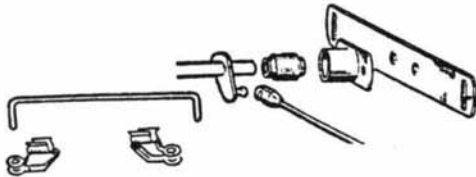

XKE THROTTLE BUSHINGS & LINKAGE CLIPS

C-13605	BUSHING	XKE 3.8 '61-'64
C-24816	BUSHING	XKE 4.2 '65-'71
C-13824	LINKAGE CLIPS	All 3 Carb. Models

Complete Linkage Sets Now Becoming Available for XKE. Call for More Information.