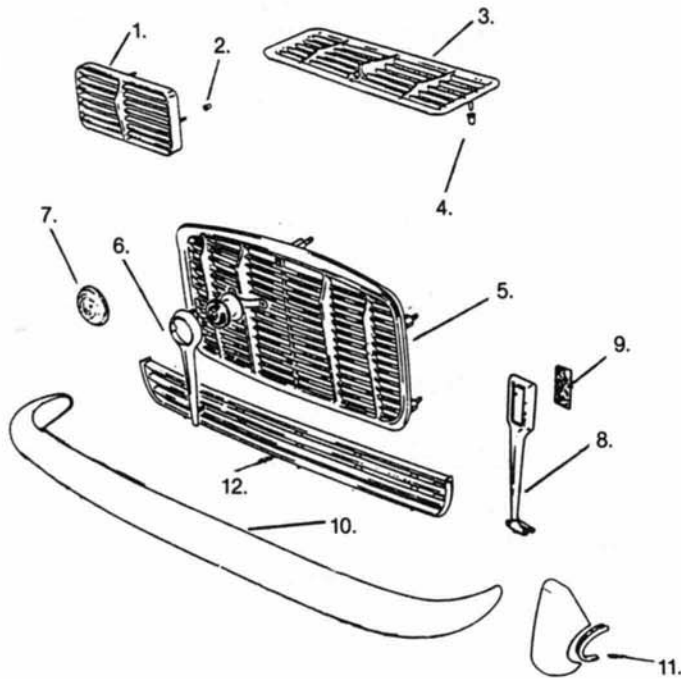

FRONT END TRIM & FITTINGS

XJ6/XJ12 All Models

XJ '69-'73

Illust. #	PART #	YEAR	DESCRIPTION	QTY.
1.	BD-30582	'69-'73	HORN GRILLE	2
2.	BD-26544	'69-'73	FRICTION BRUSH	4
3.	BD-29280	'69-'73	VENT GRILLE	1
4.	BD-26989	'69-'73	FRICTION BRUSH	2
5.	BD-31382	'69-'73	RADIATOR GRILLE	1
5A.	BD-38895	'73 Only	RADIATOR GRILLE	XJ-12 1
6.	BD-31384	'69-'73	MOTIF BAR	1
7.	BD-32160	'69-'73	MOTIF BAR BADGE	1
8.	BD-38899	'73 Only	MOTIF BAR	XJ-12 1
9.	BD-38898	'73 Only	MOTIF BAR BADGE	XJ-12 1
10.	BD-32505	'69-'73	FRONT BUMPER CHROME	1
11.	BD-30817	'69-'73	FRONT OVERRIDER	RH 1
11A.	BD-30818	'69-'73	FRONT OVERRIDER	LH 1
12.	BD-29018	'69-'73	LOWER GRILLE	1

XJ '75-'79