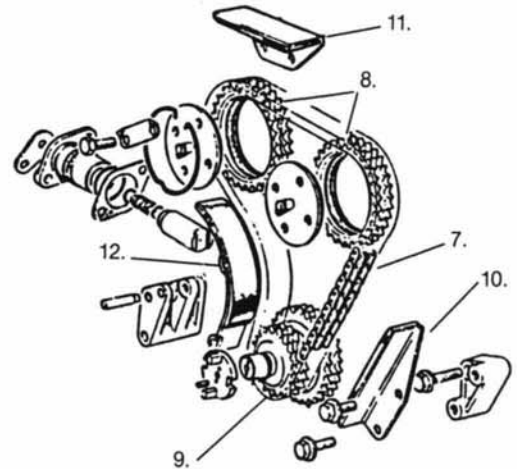

TIMING COMPONENTS: XJS '84 on & XJ40 '88 on

PRIMARY TIMING COMPONENTS

Illustration #	PART #	DESCRIPTION
1.	EAC-4519	PRIMARY TIMING CHAIN
2.	EAC-2522	BUSHING AUX. SHAFT
3.	EAC-6156	SEAL OIL AUX. SHAFT
4.	EAC-6741	AUXILIARY SHAFT
5.	EAC-4527	CHAIN TENS. ASSEMBLY
6.	EAC-4533	CHAIN DAMPER

SECONDARY TIMING COMPONENTS

Illustration #	PART #	DESCRIPTION
7.	EAC-4520	SECONDARY TIMING CHAIN
8.	C-24686	CAMSHAFT GEAR (2 Req.)
9.	EAC-7642	INTERMED. SHAFT ASSEMBLY
10.	EAC-4534	LOWER CHAIN DAMPER
11.	EAC-4535	UPPER CHAIN DAMPER
12.	EAC-4536	CHAIN TENS. ASSEMBLY
13.	EAC-2522	TIMING COVER BUSHING
14.	EAC-7954	FRONT CRANK SEAL
15.	EAC-5721	AUXILIARY SHAFT SEAL