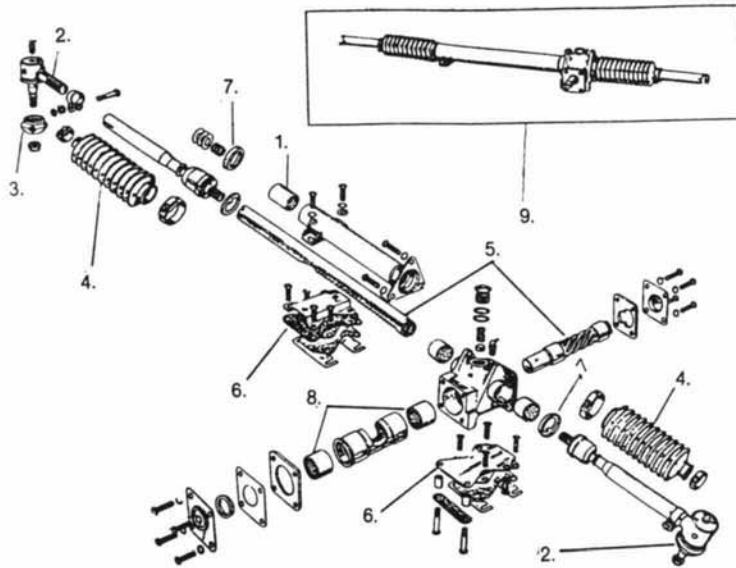

STEERING RACK

Illust. #	PART #	DESCRIPTION	QTY.
1.	C-7103	RACK BUSHING LARGE END	1
2.	C-8323	OUTER TIE ROD ENDS (Pair)	1
3.	C-3020	TIE ROD GAITOR	2
4.	EAW-2254	RACK DUST BOOT	2
5.	C-7067-SET	BAR & PINION SET	1
5A.	C-7606	PINION SHAFT ONLY	1
6.	C-7799	STEERING RACK MOUNTING	2
7.	C-7599	INNER TIE ROD SOCKET	2
8.	C-7566	PINION BEARINGS	2
9.	C-8470	STEERING RACK COMPLETE Rebuilt	1