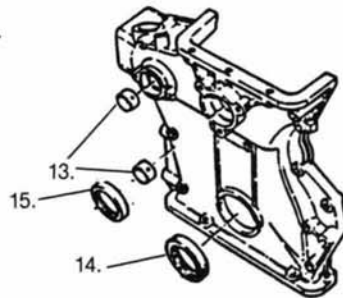

TIMING COMPONENTS: XJS '84 on & XJ40 '88 on

PRIMARY TIMING COMPONENTS

Illustration #	PART #	DESCRIPTION
1.	EAC-4519	PRIMARY TIMING CHAIN
2.	EAC-2522	BUSHING AUX. SHAFT
3.	EAC-6156	SEAL OIL AUX. SHAFT
4.	EAC-6741	AUXILIARY SHAFT
5.	EAC-4527	CHAIN TENS. ASSEMBLY
6.	EAC-4533	CHAIN DAMPER

SECONDARY TIMING COMPONENTS

Illustration #	PART #	DESCRIPTION
7.	EAC-4520	SECONDARY TIMING CHAIN
8.	C-24686	CAMSHAFT GEAR (2 Req.)
9.	EAC-7642	INTERMED. SHAFT ASSEMBLY
10.	EAC-4534	LOWER CHAIN DAMPER
11.	EAC-4535	UPPER CHAIN DAMPER
12.	EAC-4536	CHAIN TENS. ASSEMBLY
13.	EAC-2522	TIMING COVER BUSHING
14.	EAC-7954	FRONT CRANK SEAL
15.	EAC-5721	AUXILIARY SHAFT SEAL