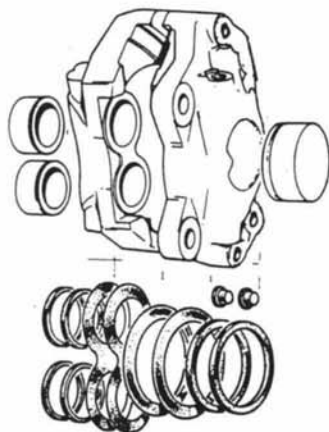

DISC-BRAKE MODELS

NOTE: The following listings are for the cylinders that bolt onto the caliper frame—call for availability on frames with built-in calipers.

MODEL	DESCRIPTION	CYLINDER	REPAIR KIT	
MK 8, 9	Front	64329340	SP-2561	
	Rear	64932079	SP-2554	
MK 10, 3.8	EARLY CARS, Jaguar lists up to Chassis No. 350973 (LHD) or 300472 (RHD), use 2 1/8" dia. pistons. Later cars use 2 1/4" dia. pistons. The mounting bolt pattern on both sizes is identical, however, the diameter dimension is cast into the cylinder body near one of the hydraulic connections.			
	Front	(Early)	64932067	SP-2556
	Front	(Late)	64329312	SP-2562
	Rear	(All)	64329316	SP-2569
MK 10, 4.2, 420G	Front	LH	64328333	SP-2565
	Front	RH	64328334	SP-2565
	Rear	LH	64328391	SP-2775
	Rear	RH	64328392	SP-2775
S-TYPE	Front	LH	64328326	SP-2776
	Front	RH	64328327	SP-2776
	Rear	LH	64328391	SP-2775
	Rear	RH	64328392	SP-2775
MK 2	Front		64932067	SP-2556
	Rear		64932063	SP-2557
420	Bolt-On Cylinders not used—Listings under CYLINDER column are PISTONS .			
	Front	Large	64325438	SP-2511
	Front	Small	64325809	
	Rear		64325436	SP-2505