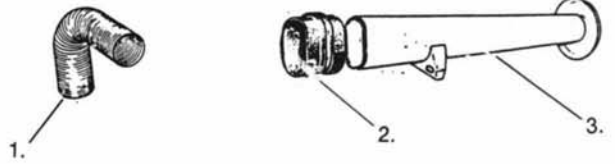

ENGINE

V-12 LOOSE GASKETS

XKE V-12 AIR FILTER PARTS

Illustration #	PART #	DESCRIPTION
1.	C-34351	PRE-HEAT TUBE (2 Req.)
2.	C-34630	AIR FILTER BELLOWS (2 Req.)
3.	C-35695	AIR FILTER HORNS (2 Req.)

Illustration #	PART #	DESCRIPTION
1.	C-29485	ENGINE VALLEY GASKET All V-12
2.	C-33135	HEAD GASKET RH V-12 '71-'81
2A.	C-33136	HEAD GASKET LH V-12 '71-'81
2B.	EAC-1954	HEAD GASKET RH V-12 '82 on
2C.	EAC-1955	HEAD GASKET LH V-12 '82 on
3.	C-29428	CAM COVER GASKET RH All V-12
3A.	C-29429	CAM COVER GASKET LH All V-12
4.	C-33921	EXHAUST MANIFOLD TO HEAD GASKET (12 Req.) V-12
5.	C-33060	INSUL. BLOCK FOR CARBS (4 Req.)
5A.	C-28696	CARB MOUNT GASKET (8 Req.)
6.	C-30344	WATER RAIL GASKET Carb. V-12
7.	C-28721	CARB TO TRUMPET E2 & 3 GASKET
8.	C-33281	THERMOSTAT GASKET (2 Req.) V-12
9.	C-18405-1	EXHAUST MANIFOLD TO HEAD PIPE SEAL RING (4 Req.)
10.	C-33856	OIL PIPE BLOCK GASKET XKE V-12
11.	C-34063	INTAKE GASKET (12 Req.) Carb. V-12
12.	C-34112	INTAKE RECTANGLE GASKET (4 Req.) Carb. V-12