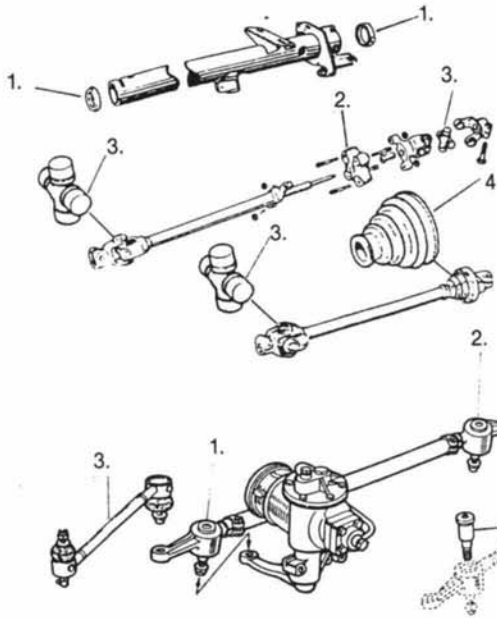

STEERING

MK 2, 3.8S, & 420

STEERING COLUMN

Illust. #	PART #	DESCRIPTION	QTY.
1.	C-23592-3	STEERING COLUMN BUSHING KIT	1
2.	C-16432	FLEX COUPLER MK 2	1
3.	5426	STEERING COLUMN U-JOINT	2
4.	9616	COLUMN JOINT BOOT	1