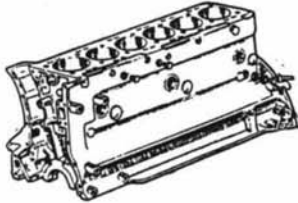

CYLINDER BLOCK FREEZE PLUG KITS

FPK-38	3.4, 3.8 All Models Pre-'64
FPK-42	4.2 Models '65-'70
FPK-42-1	4.2 Models '70-'77
FPK-42-2	4.2 Models '77-'87