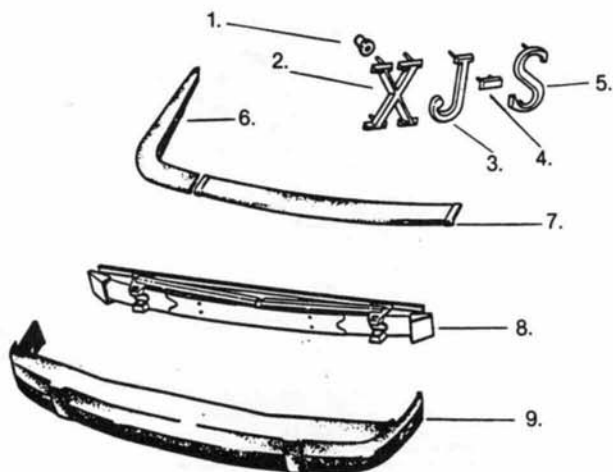

REAR END BODY FITTINGS

XJS/XJS H.E.

XJS '76-'81

Illust. #	PART #	YEAR	DESCRIPTION	QTY.
1.	BD-25659	'76-'81	MOUNT BUSHING	12
2.	BD-36076	'76-'81	"X" MOTIF	1
3.	BD-36077	'76-'81	"J" MOTIF	1
4.	BD-47267	'76-'81	"DASH" MOTIF	1
5.	BD-47266	'76-'81	"S" MOTIF	1
6.	BD-46685	'76-'81	BUMPER EXTENSION	RH 1
6A.	BD-46686	'76-'81	BUMPER EXTENSION	LH 1
7.	BD-46714	'76-'81	REAR BUMPER	Center 1
8.	BD-48258	'76-'81	REAR BUMPER BEAM	1
9.	BD-48264	'76-'81	REAR RUBBER COVER	1

XJS H.E. '82-'90