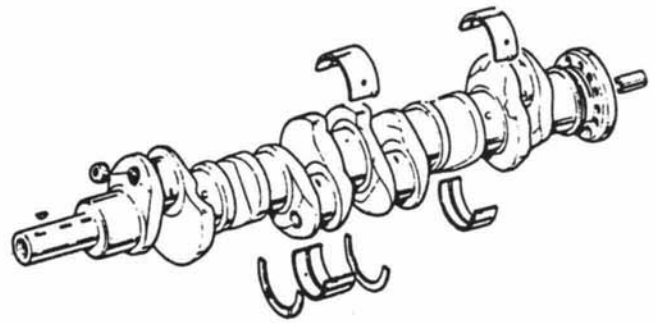

ENGINE

BEARINGS

MODEL	ROD BEARINGS	MAIN BEARINGS	THRUST WASHERS	CAM BEARINGS
3.4 Liter '48-'64	VP-259	VP-260	VPW-180	VP-907
3.8 Liter '57-'64				
4.2 Liter '64-'72		VP-91167		
4.2 Liter '72-'87	VP-91777			
5.3 Liter V-12 '71 on	VP-91369	VP-91370	VPW-95001	NOT USED