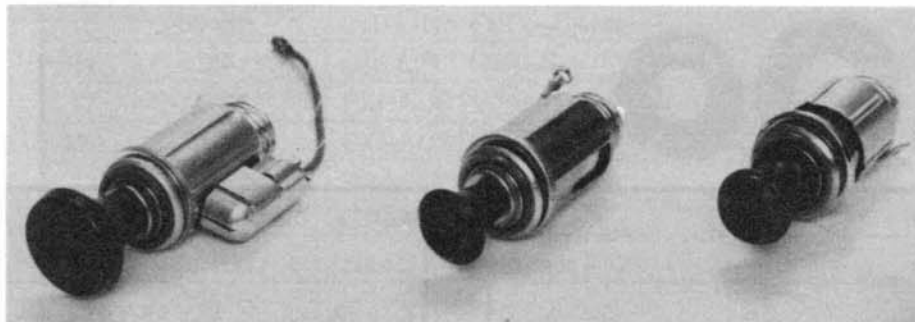

CIGAR LIGHTERS

PART #	DESCRIPTION	
C-34863	All Models	'68-'74
C-18638	All Models	'61-'67
C-5630	All Models	Pre-'61