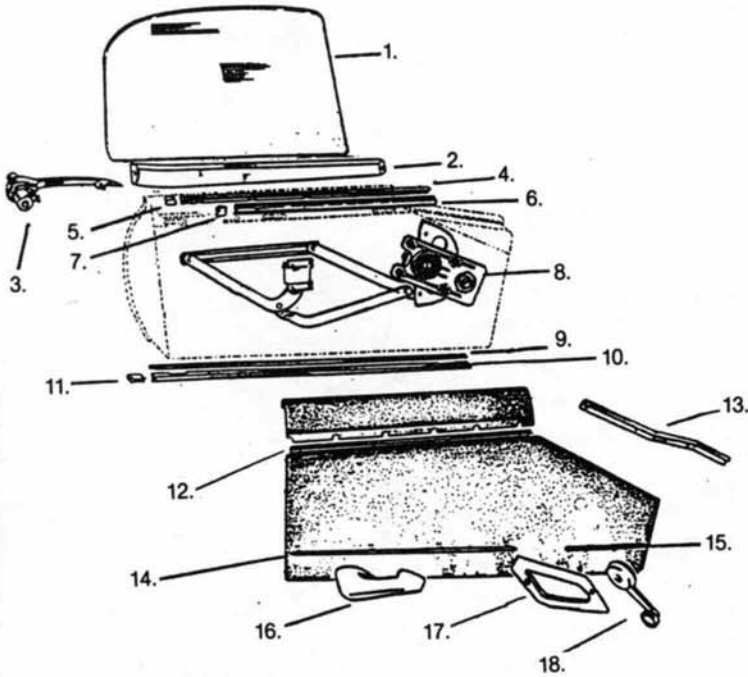

INTERIOR & DOOR CHROME & FITTINGS

XKE SI/SII/SIII

4.2 SII Roadster & Coupe

Illust. #	PART #	YEAR	DESCRIPTION	QTY.
1.	BD-20801-1	'69-'71	DOOR GLASS Roadster TINT	2
1A.	BD-29273	'69-'71	DOOR GLASS FHC TINT	2
2.	BD-25145	'69-'71	TOP DOOR CHROME Rdst. LH	1
2A.	BD-25415	'69-'71	TOP DOOR CHROME Rdst. RH	1
3.	BD-19246	'69-'71	DOOR HANDLE ASSEMBLY LH	1
3A.	BD-19245	'69-'71	DOOR HANDLE ASSEMBLY RH	1
4.	BD-16700	'69-'71	OUTER WINDOW WIPE	2
5.	BD-10313	'69-'71	OUTER WINDOW WIPE CLIP	14
6.	BD-20010-3	'69-'71	INNER WINDOW WIPE	2
7.	BD-20082	'69-'71	INNER WINDOW WIPE CLIPS	10
8.	BD-32363	'69-'71	WINDOW REGULATOR LH	1
8A.	BD-32362	'69-'71	WINDOW REGULATOR RH	1
9.	BD-19129	'69-'71	SILL CHROME	2
10.	BD-24789	'69-'71	SILL SEAL	2
11.	BD-16794	'69-'71	SILL CHROME CLIPS	14
12.	BD-26543	'69-'71	UPPER DOOR CHROME LH	1
12A.	BD-26542	'69-'71	UPPER DOOR CHROME RH	1
13.	BD-26545	'69-'71	UPPER DOOR CHROME LHF	1
13A.	BD-26544	'69-'71	UPPER DOOR CHROME RHF	1
14.	BD-33746	'69-'71	LOWER DOOR CHROME Rear	2
15.	BD-32386	'69-'71	LOWER DOOR CHROME Front	2
16.	BD-36017	'69-'71	ARM REST (Black Only) LH	1
16A.	BD-36016	'69-'71	ARM REST (Black Only) RH	1
17.	BD-33789	'69-'71	PLASTIC HANDLE RECESS LH	1
17A.	BD-33788	'69-'71	PLASTIC HANDLE RECESS RH	1
18.	BD-32364	'69-'71	WINDOW WINDER HANDLE	2