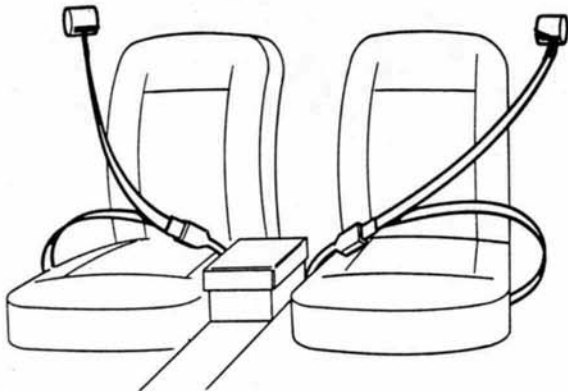

**ORIGINAL REEL TYPE 3 POINT
KANGOL STYLE SEAT BELT**

XKE '69-'71 Roadster, FHC
BD-38259 (Pair)