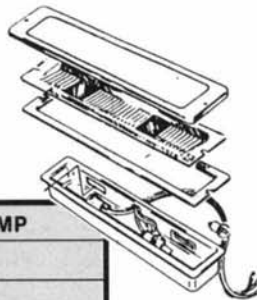

**PARK LAMP
WARNING LIGHT
JEWEL & CLIP**
C-4691

TRIP COMPUTER
XJ6 '80-'87
DAC-3758

ELECTRICAL

REVERSE / LICENSE LAMPS & LENSES

MODEL	REVERSE LAMP	LICENSE LAMP
XK 120, 140	53159	
*XK 150, MK 8, 9	573516 (Chrome Housing Only)	
*MK 1, 2	575331 (Chrome Housing Only)	
3.8S, 420, MK 10	53943 (Complete Lamp)	
XKE '61-'68	52567 (Lens Only 54581848)	53993 (2) (Glass Lens Only 54570704)
XKE '69-'74	56428 (2) (Lens Only 54584173)	54634
XJ6, 12 SI	56267 (LH)	54473 (Lens Only 54577414)
	56266 (RH)	
XJ6, 12 SII	56267 (LH)	56788
	56266 (RH)	
XJ6 SIII	(In Tail Lamp)	DAC-1591 (Chrome Housing Only)
XJS '76-'82	56648 (Complete Unit)	
XJS '83 on	57337 (Complete Unit)	