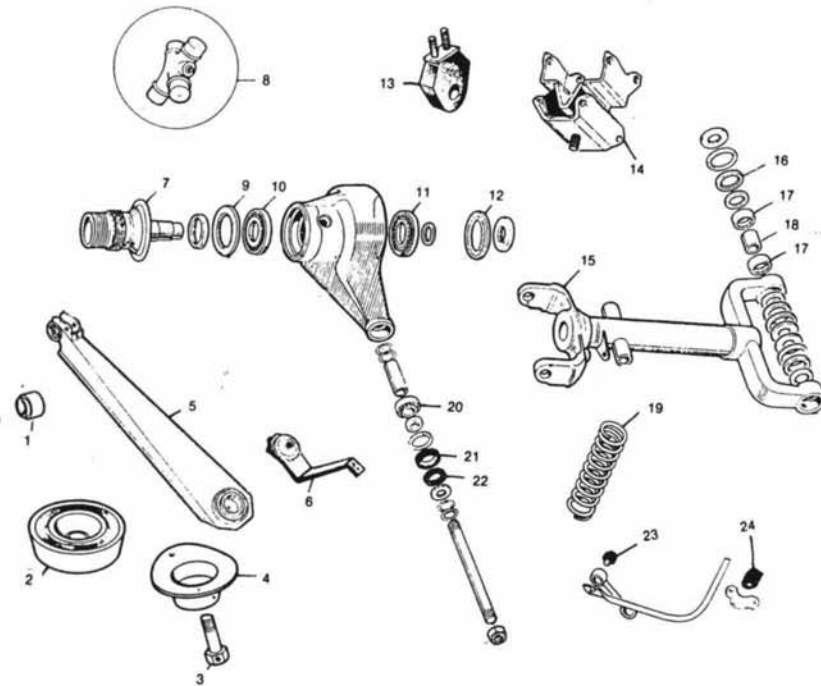

Illust. #	PART #	DESCRIPTION
1.	C-17146	SMALL RADIUS ARM BUSHING (2)
2.	C-23782	LARGE RADIUS ARM BUSHING (2)
3.	C-19045	SAFETY STRAP BOLT
4.	JS-254	RADIUS ARM MOUNTING PLATE
5.	C-23824	RADIUS ARM XKE 6 CYL.
6.	C-19031	RADIUS ARM SAFETY STRAP
7A.	C-20889	RH SPLINED HUB
7B.	C-20890	LH SPLINED HUB
8.	11948	AXLE SHAFT UNIVERSAL JOINT
9.	C-24789	OUTER HUB SEAL
10.	C-19066	OUTER HUB BEARING
11.	C-15230	INNER HUB BEARING
12.	C-15231	INNER HUB SEAL
13.	C-40158	BUMP STOP (2)
14A.	C-17198	CAGE MOUNTING XKE, 3.8, 420 (4)
14B.	C-18104	CAGE MOUNTING MK 10, 420G
14C.	CAC-3067	CAGE MOUNTING XJ, XJS
15A.	C-36139	RH LOWER ARM V-12E
15B.	C-36140	LH LOWER ARM V-12E
16.	C-17213	INNER FULCRUM SEAL (8)
17.	C-17167	INNER FULCRUM BEARING (8)
18.	C-17168/1	INNER BEARING TUBE (4)
19A.	C-18977	REAR SPRING XKE 6 CYL. (4)
19B.	C-32062	REAR SPRING XKE V-12
19C.	C-29978	REAR SPRING XJ, XJS
20.	C-16029	OUTER FULCRUM BEARING (4)
21.	C-20179	OUTER FULCRUM SEAL CUP (4)
22.	C-20178	OUTER FULCRUM SEAL (4)
23.	C-10940	SWAY BAR LINK BUSHING
24A.	C-16633	SWAY BAR MOUNTING XKE 6 CYL.
24B.	C-32925	SWAY BAR MOUNTING XJS

All Shims, Spacers and Special Washers Also Available In Stock.