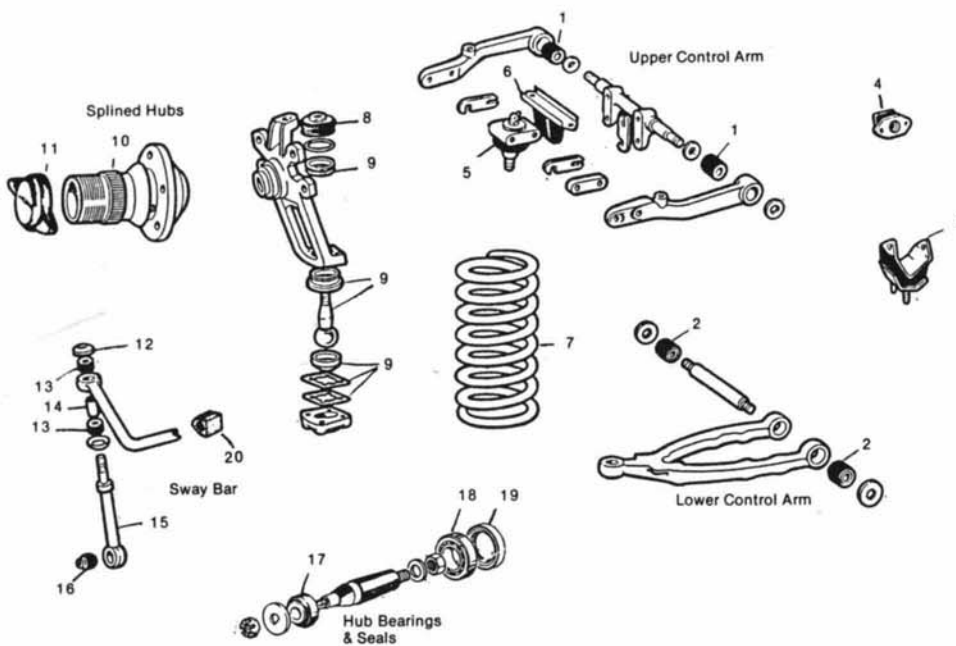

Please Note: We Also Have Available Many Obscure, New & Used Suspension Items, Such as Torsion Bars, Control Arms, Uprights, Etc.

MK 2/3.8S/420

Illust. #	PART #	DESCRIPTION	QTY.
1.	C-8672	UPPER BUSHING	4
2.	C-8673	LOWER BUSHING	4
3.	C-9004	FRONT VEE MOUNTING	2
4.	C-23314	FRONT FLAT MOUNTING	2
5.	C-23024	UPPER BALL JOINT	2
6.	C-17172	UPPER BUMP STOP	2
7A.	C-16954	COIL SPRING (MK 2)	2
7B.	C-21958	COIL SPRING (3.8S, 420)	2
8.	C-43216	BALL JOINT GAITER	4
9.	12803	LOWER BALL JOINT KIT	2
10A.	C-19225/1	RH SPLINED HUB	1
10B.	C-19226/1	LH SPLINED HUB	1
11A.	C-1102	RH KNOCKOFF	2
11B.	C-1103	LH KNOCKOFF	2
12.	C-11045	RETAINING WASHER	4
13.	C-10996	SWAY BAR MOUNTING PAD	4
14.	C-11047	DISTANCE TUBE	2
15.	C-20764	LINK ROD	2
16.	C-10940	LINK ROD EYE BUSHING	2
17.	C-15352	OUTER HUB BEARING	2
18.	C-15351	INNER HUB BEARING	2
19.	C-15350	INNER HUB SEAL	2
20.	C-14983	MOUNTING BUSHING	2