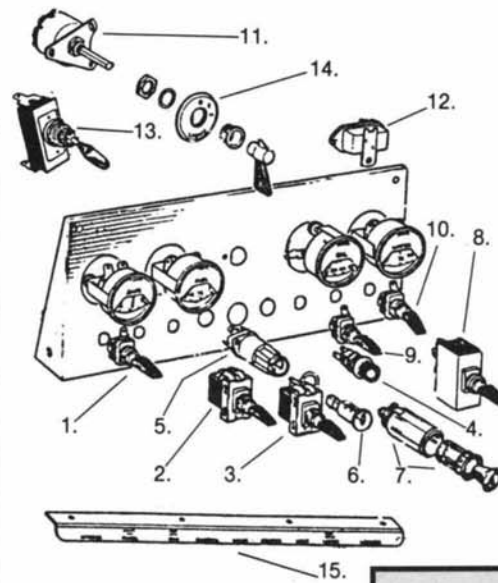

**XKE '61-'67 &
EARLY SEDAN
SWITCH TOGGLE
PLASTIC BUTTON
6 PC. KIT
TSK-K**

WINDOW LIFT SWITCHES & DOOR LOCKS

MODEL	INDIVIDUAL	MASTER	DOOR LOCK
MK 10, XJ '69-'73	34454	—	—
XJ '74 Only	39979	39980	39979
XJ '75-'76	30812	39980	39979 '75 30812 '76
XJ '77-'79	33727	39980	33727
XJ '80 on	35258	39980	—
XJS '76 Only	30812	39980	30812
XJS '77 Only	33727	—	—
XJS '78 on	35258	—	—