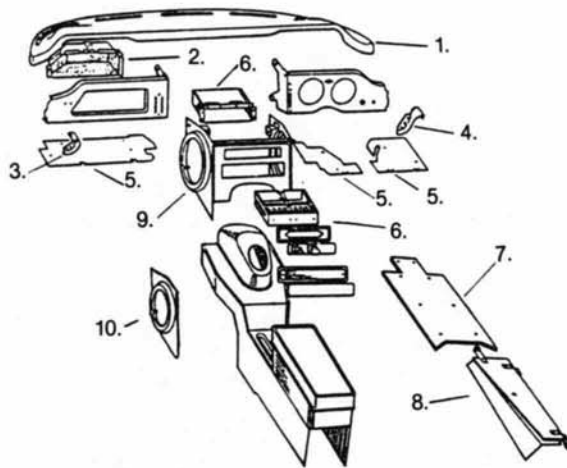

INTERIOR & DOOR CHROME & FITTINGS

XKE SI/SII/SIII

4.2 SI '65-'67

Illust. #	PART #	YEAR	DESCRIPTION
1.	BD-22732	'65-'67	DASH TOP COVER
2.	BD-19698	'65-'67	GLOVE BOX LINER
3.	BD-24951	'65-'67	CHROME DASH TRIM LH
4.	BD-24950	'65-'67	CHROME DASH TRIM RH
5.	UDK-61	'65-'67	UNDER DASH SET
6.	BD-25355	'65-'67	ASHTRAY ASSEMBLY
7.	BD-20439	'65-'67	MUFFLER HEAT SHIELD
8.	C-25101	'65-'67	TRANSMISSION HEAT SHIELD
9.	BD-25351	'65-'67	RADIO CONSOLE
10.	BD-26202-3	'65-'67	SIDE TRIM PANELS