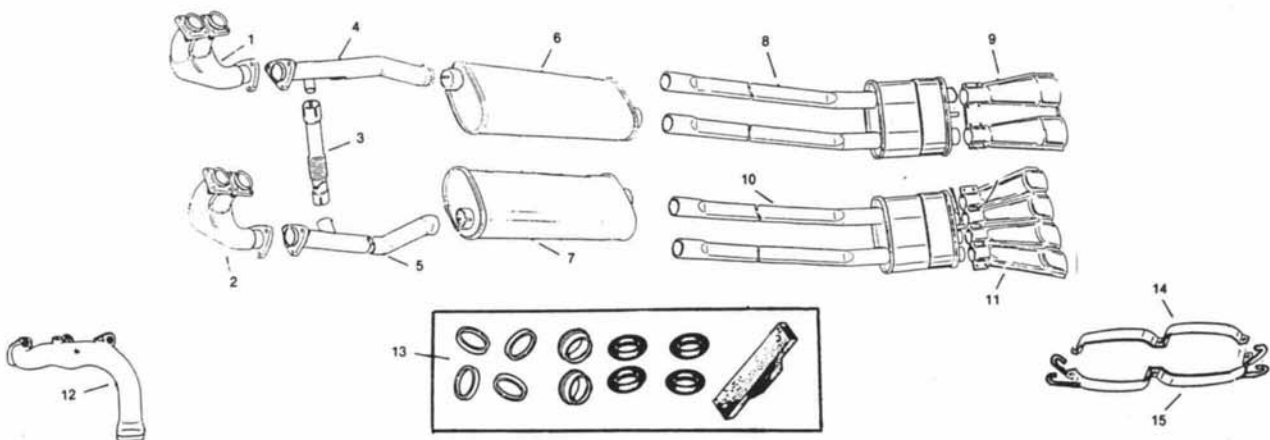

EXHAUST

XKE V-12 '71-'74 Roadster/2 + 2

1.	2295	RH COLLECTOR	10.	2302	4-TIP RESONATOR '71-'72
2.	2296	LH COLLECTOR	11.	2303	4-TIP CHROME OUTLET '71-'72
3.	C-34044	CROSSOVER PIPE	12.	C-39110	LEFT FRONT & RIGHT REAR EXHAUST MANIFOLD
4.	2298	RH HEAD PIPE	12A.	C-39109	RIGHT FRONT & LEFT REAR EXHAUST MANIFOLD
5.	2297	LH HEAD PIPE	13.	EFK-106	FITTING KIT (Mounts & Seals)
6.	2309	MUFFLER	14.	C-33611	TOP MUFFLER MOUNT BRACKET
7.	2309	MUFFLER	15.	C-34496	BOTTOM MUFFLER MOUNT BRACKET
8.	2304	2-TIP RESONATOR '73-'74	16.	GES-109	COMPLETE EXHAUST '71-'72 (4-Tip) (Less Collectors)
9.	2305	2-TIP CHROME OUTLET '73-'74	17.	GES-110	COMPLETE EXHAUST '73-'74 (2-Tip) (Less Collectors)

"SHOW" EXHAUST TIPS

TIP-42	EXHAUST RESONATOR (Pair) XKE 4.2 '65-'68
TIP-E2	EXHAUST RESONATOR (Pair) XKE '69-'71

XKE '61-'71 ROADSTER & COUPE REAR EXHAUST MOUNTINGS

1.	C-17462	REAR BODY MOUNT
2.	1363	REAR FLEXIBLE MOUNT
3.	C-18975	RESONATOR TIE PLATE

**ORIGINAL N.O.S.
XKE V-12 MUFFLER**
2309-0