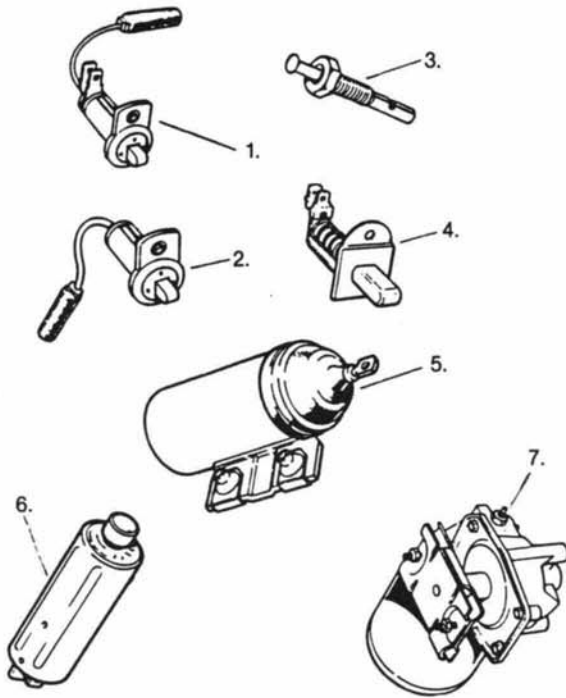

INTERIOR & DOOR ELECTRICAL FITTINGS

XJ6/XJ12 All Models XJS/XJS H.E.