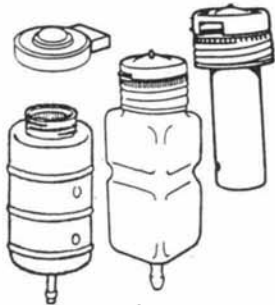

FLUID RESERVOIRS, COMPONENTS

DESCRIPTION		PART #
RESERVOIR '61-'64	Round	C-21896
RESERVOIR WITH LID SENDER '65-'74	Square	C-36606
LID SENDER '62-'74	White or Red	C-23631
PROTECTIVE CAP '64-'74		C-23627
HEAT SHIELD 6 CYL. '61-'71		C-18695
HEAT SHIELD 6 CYL. '61-'71	Lower	C-26500