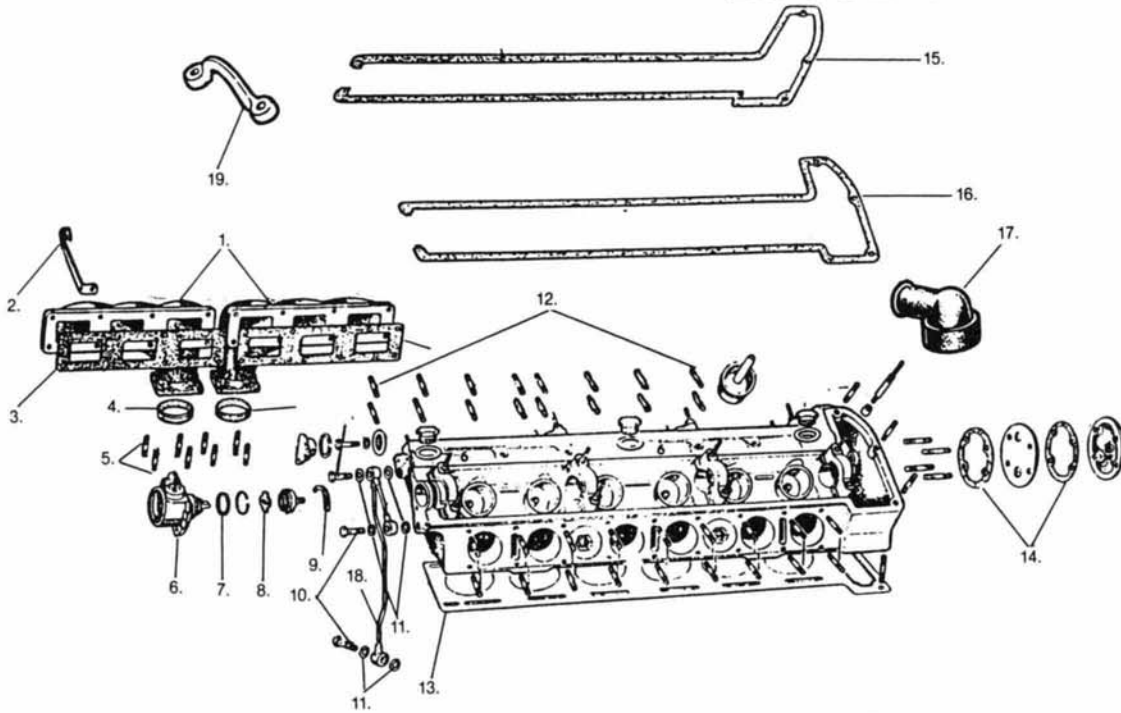

ENGINE

6 CYL. HEAD BITS & PIECES LOOSE GASKETS

Illustration #	PART #	DESCRIPTION	
1.	GEM-101	PORC. MANIFOLD SET	XK
1A.	GEM-102	PORC. MANIFOLD SET	XKE '61-'67
2.	C-15848	DIPSTICK MNT.	XKE '61-'67
3.	C-2318	MANIFOLD TO HEAD GASKET (2 Req.)	'49-'87
4.	C-18405-1	HEAD PIPE TO MANIFOLD SEALING RINGS (2 Req.)	
5.	SNK-1	HEAD PIPE TO MANIFOLD STUD & NUT KIT	
6.	TV-1100-00	TACH GENERATOR	
7.	C-14990	TACH GENERATOR SEAL O-RING	
8.	C-25426	TACH GENERATOR DRIVE DOG	
9.	C-14991	HALF-MOON SEAL	
10.	C-5846	OIL LINE FEED BANJO BOLTS (3 Req.)	
11.	C-4146	OIL LINE SEALS	
12.	C-11761	EXHAUST MANIFOLD TO HEAD STUDS (16 Req.)	All
12A.	C-30787	EXHAUST MANIFOLD TO HEAD STUD NUTS (16 Req.)	All
13.	C-19112	HEAD GASKET	3.4
13A.	C-19113	HEAD GASKET	3.8
13B.	C-21702	HEAD GASKET	4.2 '65-'68
13C.	C-36136	HEAD GASKET	4.2 '68-'76
14.	C-2227	BREATHER GASKET (2 Req.)	All '49-'79
15.	C-6935	CAM COVER GASKET LH	All to '78
15A.	EAC-5039	CAM COVER GASKET LH & RH	'78-'87
16.	C-14988	CAM COVER GASKET RH	All-'78
17.	C-34965	BREATHER CAP	All Models '69-'87
18.	C-25619	OIL FEED PIPE TO CAMS	All 4.2
19.	C-23607	ENGINE LIFT HOOK (2 Req.)