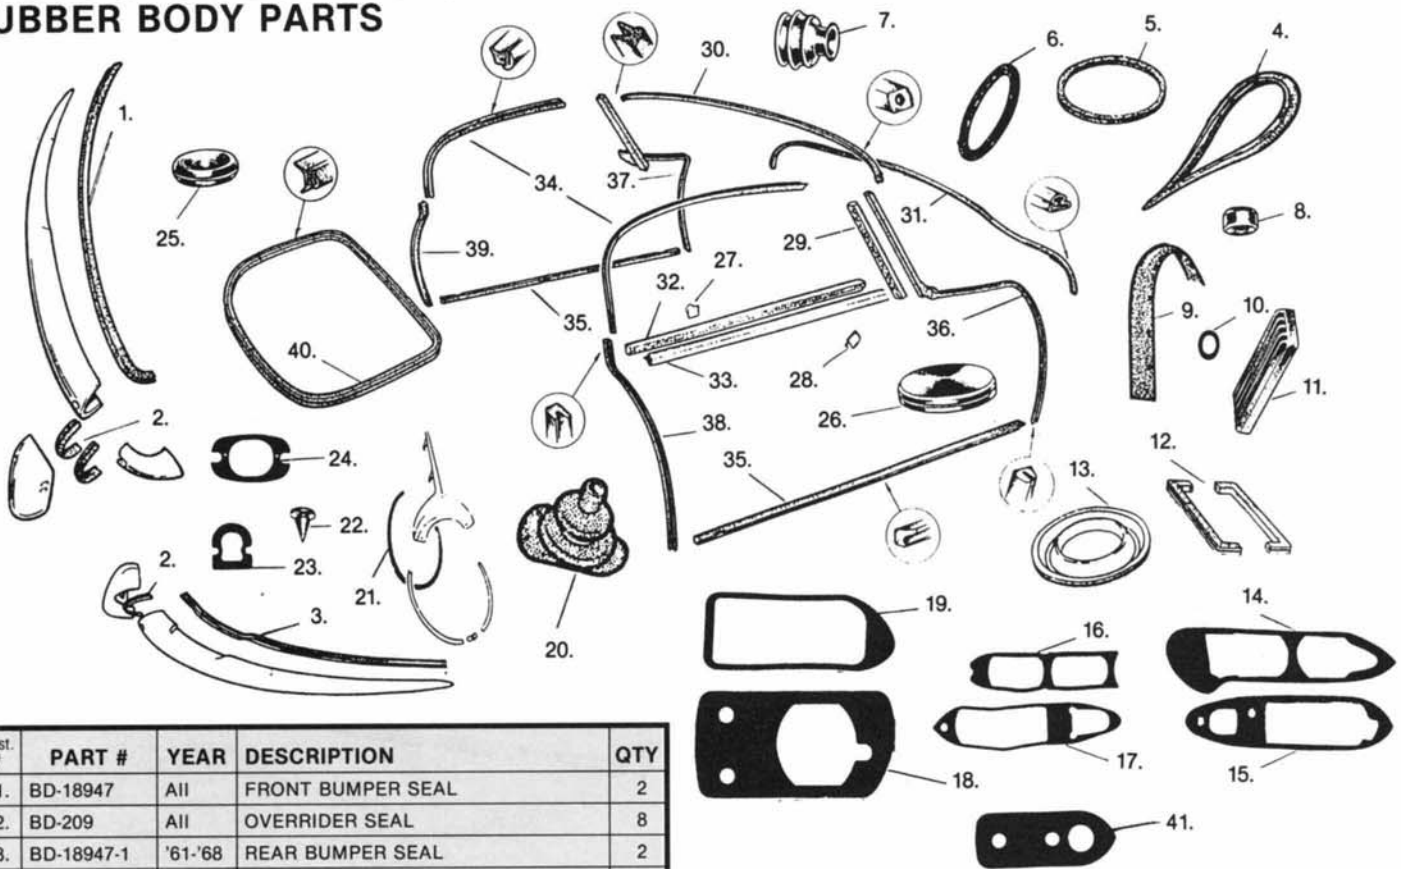

BODY FITTINGS

RUBBER BODY PARTS

XKE SI & SII Roadster

Illust. #	PART #	YEAR	DESCRIPTION	QTY
1.	BD-18947	All	FRONT BUMPER SEAL	2
2.	BD-209	All	OVERRIDER SEAL	8
3.	BD-18947-1	'61-'68	REAR BUMPER SEAL	2
3A.	BD-39577	'69-'71	REAR BUMPER SEAL	1
4.	BD-26672	'61-'68	HEAD LAMP GLASS SEAL	RH 1
4A.	BD-26673	'61-'68	HEAD LAMP GLASS SEAL	LH 1
5.	BD-39113	All	HEATER BOX SEAL	1
6.	8598	All	HEAD LAMP BUCKET SEAL	2
7.	C-20488	All	STEERING COLUMN BELLOWS	1
8.	BD-19936	All	BONNET PEG BUFFER	2
9.	M-53	All	MUDSHIELD RUBBER SET	1
10.	EX-230	All	WIPER SHAFT GROMMET	3
11.	CB-75	All	CLUTCH/BRAKE PEDAL PAD	2
12.	F-19	All	BATTERY TOP FRAME INSERTS	2
13.	C-17546	'61-'69	AIR BOX SEAL	1
14.	MP-799-RH	'61-'68	TAIL LAMP TO BODY SEAL	RH 1
14A.	MP-799-LH	'61-'68	TAIL LAMP TO BODY SEAL	LH 1
15.	799-RH	'61-'68	FT. TURN LAMP TO BODY SEAL	RH 1
15A.	799-LH	'61-'68	FT. TURN LAMP TO BODY SEAL	LH 1
16.	799-UU	'61-'68	REAR LENS TO LAMP SEAL	2
17.	799-VV	'61-'68	FRONT LENS TO LAMP SEAL	2
18.	12345	'69	TAIL LAMP TO BODY SEAL	RH 1
18A.	12346	'69	TAIL LAMP TO BODY SEAL	LH 1
18B.	BD-38155	'70-'71	TAIL LAMP TO BODY SEAL	RH 1
18C.	BD-38156	'70-'71	TAIL LAMP TO BODY SEAL	LH 1
19.	11719	'69-'71	FT. TURN LAMP TO BODY SEAL	RH 1
19A.	11722	'69-'71	FT. TURN LAMP TO BODY SEAL	LH 1
20.	BD-27500	All	INNER SHIFT BOOT	1
21.	BD-35729-30	'68-'71	HEAD LAMP TRIM SEAL	2
22.	SB-11	All	GAS DOOR BUFFER	2
23.	BD-15746	'61-'68	LICENSE LAMP TO BODY SEAL (Pair)	1
24.	8717	'61-'68	REVERSE LAMP SEAL	1
25.	BD-15588-5	All	FLOOR PAN PLUGS	4

Illust. #	PART #	YEAR	DESCRIPTION	QTY
26.	BD-10821	All	SHIFT TUNNEL PLUG 4"	2
27.	BD-20082	All	INNER WINDOW WIPE CLIP	10
28.	BD-10313	All	OUTER WINDOW WIPE CLIP	14
29.	BD-21964-R	All	DOOR FRAME "T" RUBBER	2
30.	BD-17143	All	CONV. TOP TO WINDSCREEN SEAL	1
*	BD-20499	All	WINDSHIELD SEAL	1
*	BD-15466	All	LOCK CORD FOR WINDSCREEN SEAL	9
31.	BD-20903	All	COWL BONNET SEAL	1
32.	BD-20010-3	All	INNER WINDOW FELT	2
33.	BD-16700	All	OUTER WINDOW WIPE	2
*	BD-28209	All	CHANNEL FELT	5
34.	BD-21800	All	CANTRAIL SEAL	2
35.	BD-24789	All	DOOR SILL RUBBER	2
36.	BD-25716	All	A-POST SEAL	RH 1
37.	BD-25717	All	A-POST SEAL	LH 1
38.	BD-25898	All	SHUT POST SEAL	RH 1
39.	BD-25899	All	SHUT POST SEAL	LH 1
40.	BD-33417	All	TRUNK SEAL	1
41.	MGK-1	'69-'71	SIDE MARKER WEDGE GSKT. (Set of 4)	1
41A.	54579306		SIDE MARKER LENS SEAL	4

*NOT SHOWN

COMPLETE RUBBER KITS

MODEL		PART #
XKE '61-'67	Roadster	RKS-1R
XKE '69-'71	Roadster	RKS-2R

NOTE: Complete Rubber Kits contain all items pertaining to your model (less clips) listed on this page.