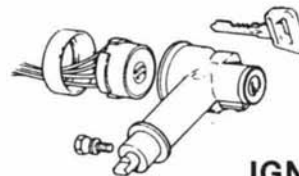

IGNITION LOCKS & SWITCHES

Illust. #	PART #	DESCRIPTION
1.	C-24126	SPARK PLUG WIRE CONDUIT
2.	C-19889	SPARK PLUG WIRE SHEATH
3.	3204	SPARK PLUG WIRE GROMMET
4.	IGN-DISK	SPARK PLUG WIRE SEPARATOR DISK
5.	WCX-600	SPARK PLUG WIRE END
6.	IGN-W6	SPARK PLUG WIRE SET All 6 CYL. Models
6A.	IGN-W12	SPARK PLUG WIRE SET All 12 CYL. Models
7.	DK-NUT	DIST. CAP WIRE SCREW DOWN SET 7 PCS.

MODEL	SWITCH	LOCK ASMBLY.	KEY & TUMBLER
XKE '61-'64 & Most Early Sedans	31962	—	54316731
XKE '65-'67	34679	—	54316731
XKE SII '69-'71 (Non-Locking Column)	34503	—	54316731
XKE '68-'74 (Locking Column)	39678	C-37103	—
XJ6, 12 '69-'79	39998-R	DAC-1419	—
XJS '77-'80	39998-R	DAC-1419	—
XJ6 '80-'87	39998-R	DAC-4153	—
XJS '80 on	39998-R	DAC-4153	—