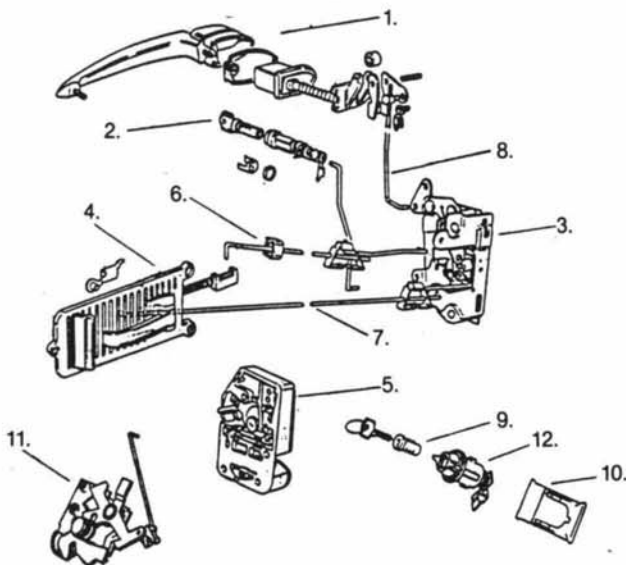

DOORS & TRUNK LOCKS & FITTINGS

XJ6/XJ12 All Models XJS/XJS H.E.

XJ '69-'79
FRONT