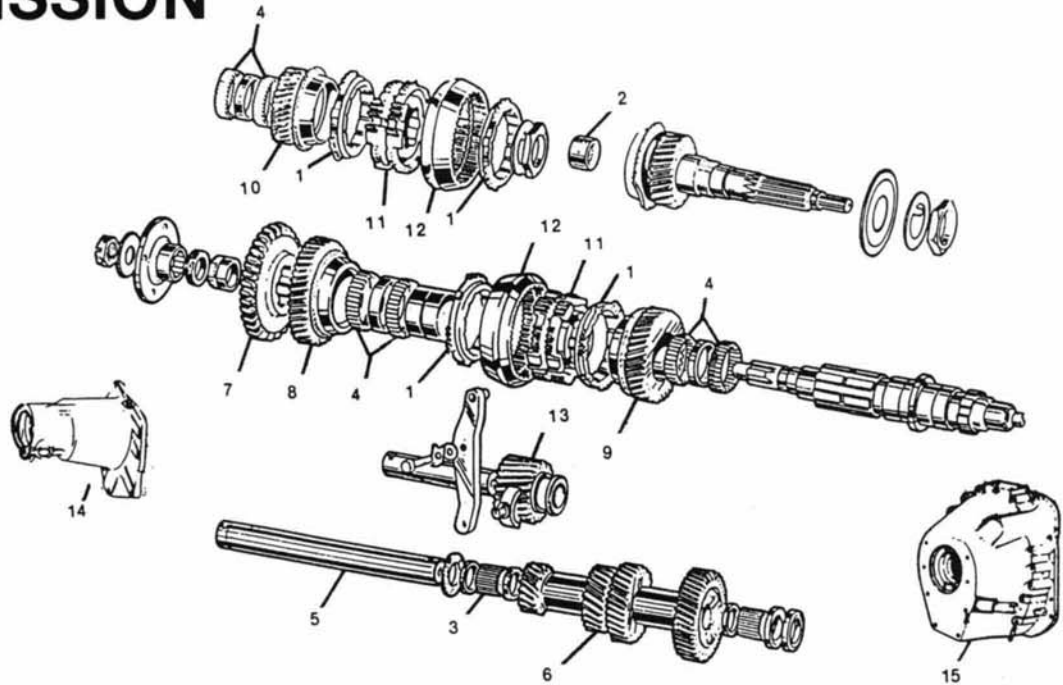

TRANSMISSION

GEARS & SYNCHROS

Illust. #	MODEL	PART #	DESCRIPTION
1.	XKE '65-'74	C-22391	SYNCHRO RINGS (4 Req.)
2.	XKE '65-'74	C-25424	CAGED ROLLER BRNG.
2A.	Pre-'65	C-1843	CAGED ROLLER BRNG.
3.	All Models	C-38573	ROLLER BRNG. (58 Req.)
4.	XKE '65-'74	C-23109	ROLLER BRNG. (332 Req.)
4A.	Pre-'65	C-1850-1	ROLLER BRNG. (82 Req.)
5.	XKE '65-'74	C-39665	CLUSTER SHAFT
5A.	Pre-'65	C-1856	CLUSTER SHAFT
6.	XKE '65-'74	C-28416	CLUSTER GEAR
7.	XKE '65-'74	C-21098	REVERSE GEAR
8.	XKE '69-'74	C-28429	1st GEAR

Illust. #	MODEL	PART #	DESCRIPTION
8A.	XKE '65-'67	C-21096	1st GEAR
9.	XKE '69-'74	C-28430	2nd GEAR
9A.	XKE '65-'67	C-21092	2nd GEAR
10.	XKE '69-'74	C-28417	3rd GEAR
10A.	XKE '65-'67	C-20498	3rd GEAR
11.	XKE '65-'74	C-28432	SYNCHRO HUB
12.	XKE '65-'74	C-28436	OPERATING SLEEVE
13.	XKE '65-'74	C-20313	REVERSE IDLER GEAR
14.	XKE '71-'74	C-22950	TAIL HOUSING
15.	XKE '71-'74	C-29517	V-12 BELL HOUSING
15A.	XKE '65-'70	C-22623	4.2 BELL HOUSING