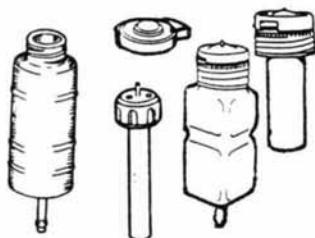

FLUID RESERVOIRS & COMPONENTS

MODEL	RESERVOIR BOTTLE	CAP WITH LEVEL SWITCH	BOTTLE WITH CAP
MK 10, 420	N/A	C-23631	C-36606
MK 2, S-TYPE	C-23638	C-23632	C-22667
PROTECTIVE COVER			C-23627