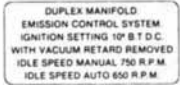

DECALS & PLATES

ALL MODELS

JAGUAR CARS LTD. COVENTRY, ENGLAND

CAR No. _____ ENGINE No. _____

BODY No. _____ GEAR BOX No. _____

	RECOMMENDED LUBRICANTS			
	MOBIL	CALSONIC	SHELL	ESSO
VALVE CLEARANCE (COLD) INLET	15W-40	15W-40	15W-40	15W-40
EXHAUST	15W-40	15W-40	15W-40	15W-40

LUCAS

TILT SEATS BEFORE LOWERING OR RAISING TOP

JAGUAR CARS LTD. COVENTRY, ENGLAND

CAR NO. _____ ENGINE NO. _____

BODY NO. _____ GEAR BOX NO. _____