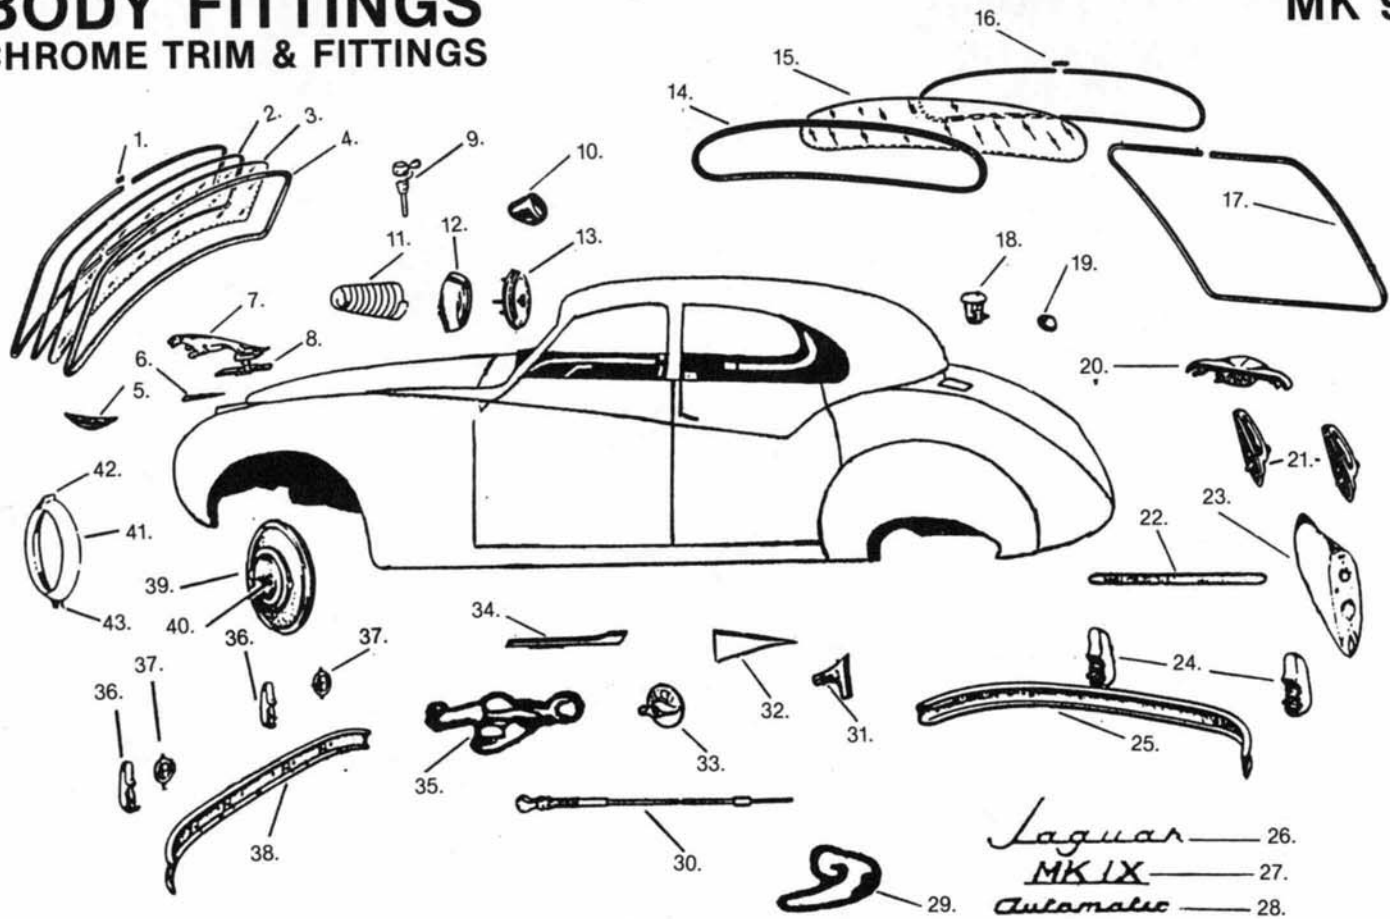

BODY FITTINGS CHROME TRIM & FITTINGS

MK 9

Illust. #	PART #	DESCRIPTION	QTY.
1.	BD-5366	JOINER CUP	1
2.	BD-15466	WINDSCREEN SEAL LOCK CORD	12
3.	FCW-85	WINDSCREEN	1
4.	BD-12584	WINDSCREEN SEAL	1
5.	4-0275	"WING" BADGE FOR RAD. CAPPING	1
6.	14-0226	FENDER SPEARS	2
7.	LG-CAT	LARGE LEAPING JAGUAR	1
8.	14-0375	BASE FOR LEAPING JAGUAR	1
9.	C-5473	CHROME WASHER JET	2
10.	3-0245	CHROME WIPER BEZEL	2
11.	C-1024	CHROME STEERING COLUMN SPRING	1
11A.	C-3366	CHROME LOWER CAP FOR ABOVE	1
11B.	C-8576	CHROME UPPER CAP FOR ABOVE	1
12.	5936	HORN PUSH SURROUND	1
13.	5493	HORN BUTTON	1
14.	BD-5364	BACK GLASS SEAL	1
15.	BD-4602	BACK GLASS	1
16.	BD-5366	JOINER CUP	1
17.	BD-4875-79	TRUNK SEAL	1
18.	BD-4360	GAS DOOR LOCK	1
19.	BD-8079	GAS DOOR DOME SEAL	1
20.	13-0206	REV/LIC. LAMP CHROME SURROUND	1
21.	BD-4767	TRUNK HANDLE	2
22.	BD-12190-R	FENDER SKIRT CHROME TRIM	2
23.	8313	TAIL LAMP CHROME HOUSING	LH 1
23A.	8314	TAIL LAMP CHROME HOUSING	RH 1