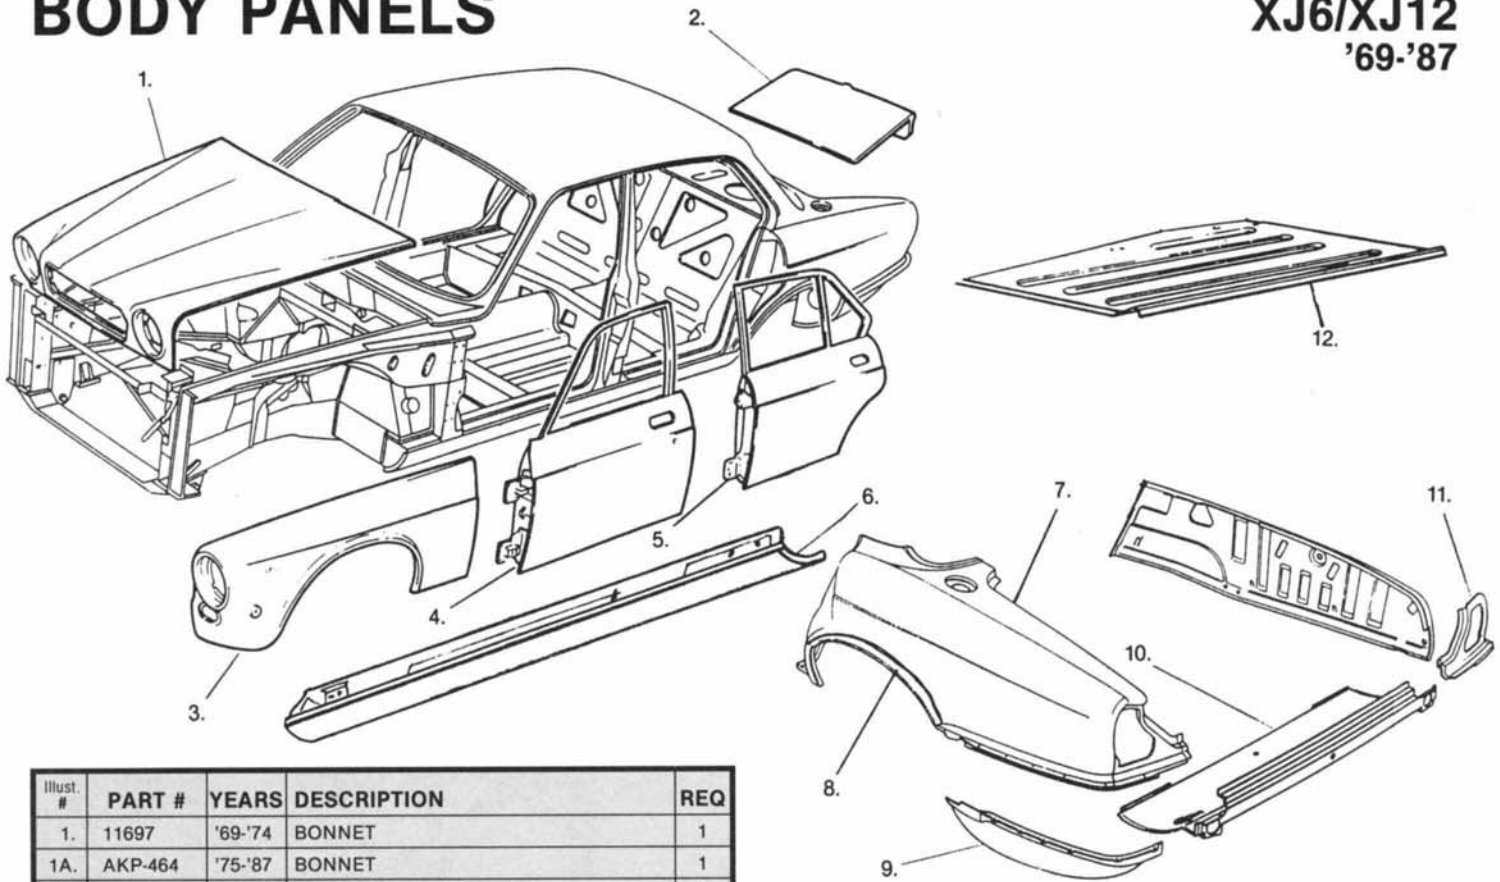

BODY PANELS

XJ6/XJ12
'69-'87

Illust. #	PART #	YEARS	DESCRIPTION	REQ
1.	11697	'69-'74	BONNET	1
1A.	AKP-464	'75-'87	BONNET	1
2.	JS-673	'69-'80	BOOT LID	1
2A.	AKP-373	'80-'87	BOOT LID	1
3.	JS-388	'69-'74	FRONT FENDER	RH 1
3A.	JS-389	'69-'74	FRONT FENDER	LH 1
3B.	JS-676	'75-'79	FRONT FENDER	RH 1
3C.	JS-677	'75-'79	FRONT FENDER	LH 1
3D.	AKP-374	'80-'87	FRONT FENDER	RH 1
3E.	AKP-375	'80-'87	FRONT FENDER	LH 1
4.	RTC-656	'75-'79	FRONT DOOR SHELL	LH 1
4A.	RTC-655	'75-'79	FRONT DOOR SHELL	RH 1
5.	RTC-532	'75-'79	REAR DOOR SHELL	LH 1
5A.	RTC-531	'75-'79	REAR DOOR SHELL	RH 1
6.	11701	'69-'74	OUTER SILL	LH 1
6A.	11700	'69-'74	OUTER SILL	RH 1
6B.	JS-594	'75-'87	OUTER SILL	LH 1
6C.	JS-593	'75-'87	OUTER SILL	RH 1
7.	JS-470	'69-'79	REAR WING	LH 1
7A.	JS-469	'69-'79	REAR WING	RH 1
7B.	AKP-347	'80-'87	REAR WING	LH 1
7C.	AKP-346	'80-'87	REAR WING	RH 1
8.	OL-125	'69-'87	REAR WHEEL ARCH	LH 1
8A.	OR-125	'69-'87	REAR WHEEL ARCH	RH 1
9.	AKP-711	'69-'87	LOWER QUARTER	LH 1
9A.	AKP-710	'69-'87	LOWER QUARTER	RH 1
10.	11703	'69-'74	REAR VALANCE	1
10A.	AKP-706	'75-'87	REAR VALANCE	1
11.	400	'80-'87	TAIL LAMP PANEL	RH 1
11A.	401	'80-'87	TAIL LAMP PANEL	LH 1
12.	JS-604	'69-'80	FLOOR RH	1
12A.	JS-605	'69-'80	FLOOR LH	1

Remember, We Carry a Large Inventory of Good Used XJ Body Panels, Bonnets, Doors, and Fenders. Please Call for Price and Availability. We Will Be Happy to Help.

Call for Freight Charges on Large Body Panels.