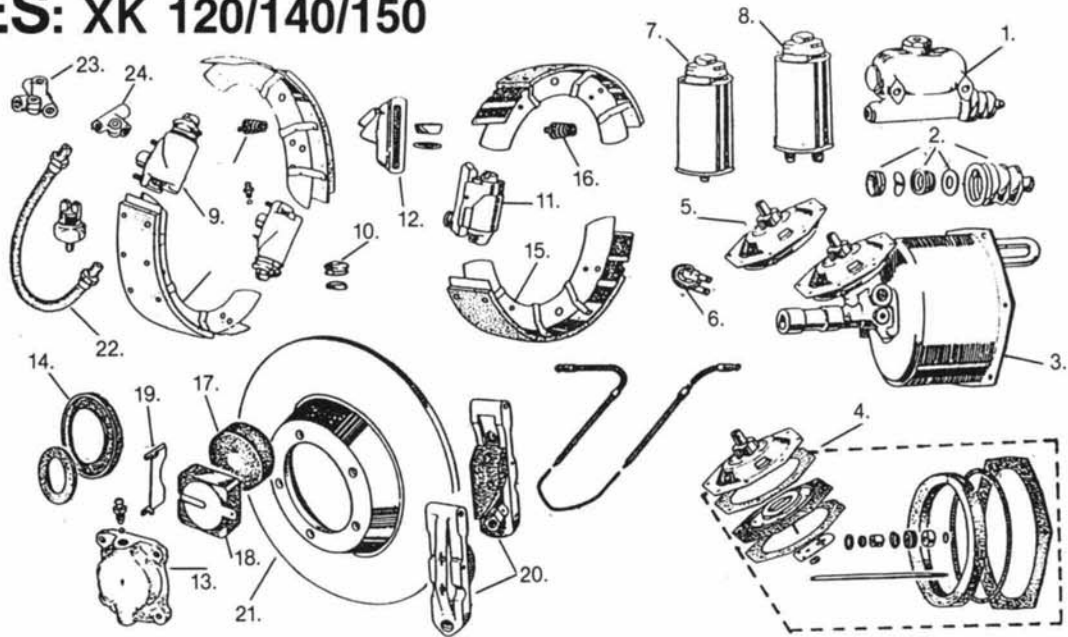

BRAKES: XK 120/140/150

MASTER CYLINDERS, REPAIR KITS

DESCRIPTION	1. MASTER CYLINDER	2. REPAIR KIT
XK 120 '49-'53 (Single)	28708	KL-71410
XK 120 '53-'55 (Tandem)	80715	KL-71504
XK 120 TILT VALVE (Tandem)	32961	
XK 140	28708	KL-71410
XK 150, 150S	64068723	SP-9008

SHOES, ROTORS, PADS

Illustr. #	DESCRIPTION		PART #
15.	XK 120 NOTCHED	Front or Rear	35130-1
	XK 120, 140	Front or Rear	35130
NOTE: Brake Shoes are Relined - Sold Exchange Only			
16.	XK 120, 140 SHOE RETAINING SPRING		21792
17.	XK 150 ROUND	Front or Rear	GP-73
18.	XK 150 SQUARE	Front or Rear	GP-52
19.	XK 150 PAD SUPPORT PLATE		7718
20.	XK 150 HANDBRAKE PAD SET		GP-74
21.	XK 150 ROTOR	Front or Rear	C-12988

SERVO, REPAIR KIT, VACUUM SYSTEM

Illustr. #	DESCRIPTION	PART #
3.	XK 150 SERVO (New)	4257-551
	XK 150 SERVO (Rebuilt)	4257-551-R
4.	XK 150 SERVO KIT	KL-72548-65-51
5.	XK 150 AIR CHECK VALVE KIT	9205
6.	XK 150 VACUUM CHECK VALVE	C-14693

BRAKE HOSES, FITTINGS

Illustr. #	DESCRIPTION		PART #
22.	XK 120, 140	Front or Rear	KL-51724
	XK 150	Front	WDO-21682
	XK 150	Rear	WDO-2289
23.	BRAKE LINE UNION 4-WAY		KL-P19
24.	BRAKE LINE UNION 3-WAY		KL-P18

FLUID RESERVOIRS

Illustr. #	DESCRIPTION	PART #
7.	XK 120 (Single), 140, 150	BRK-XK-S
8.	XK 120 (Tandem)	BRK-XK-T

WHEEL CYLINDERS, PISTONS, REPAIR KITS

Illustr. #	DESCRIPTION	FRONT	REPAIR KIT	REAR	REPAIR KIT
9.-	XK 120 '49-'53 (Single)	25452	—	34348	KL-71470
12.	XK 120 (Tandem), 140	30635	KL-71490	39377	KL-71518
13.	XK 150, 150S	64932067 (Square Pads Only)	SP-2556 (All)	64329316 (Square Pads Only)	SP-2569 (Square Pads)
14.					SP-2559 (Round Pads)