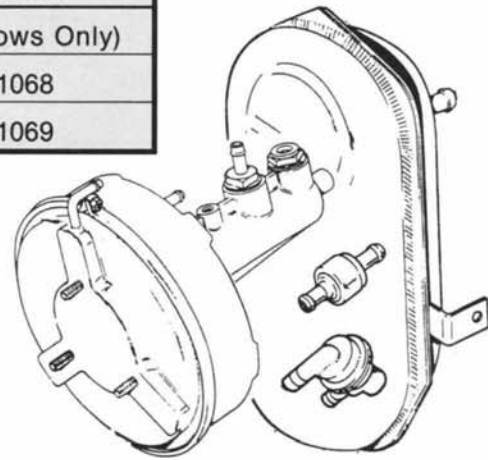

VACUUM SYSTEM

DESCRIPTION	PART #
HOSE KIT 4.2 '64-'71	VHK-1
CHECK VALVE 6 CYL. '61-'71	C-14693
CHECK VALVE V-12 '71-'74	C-34041
RESERVOIR V-12 '71-'74	C-34237