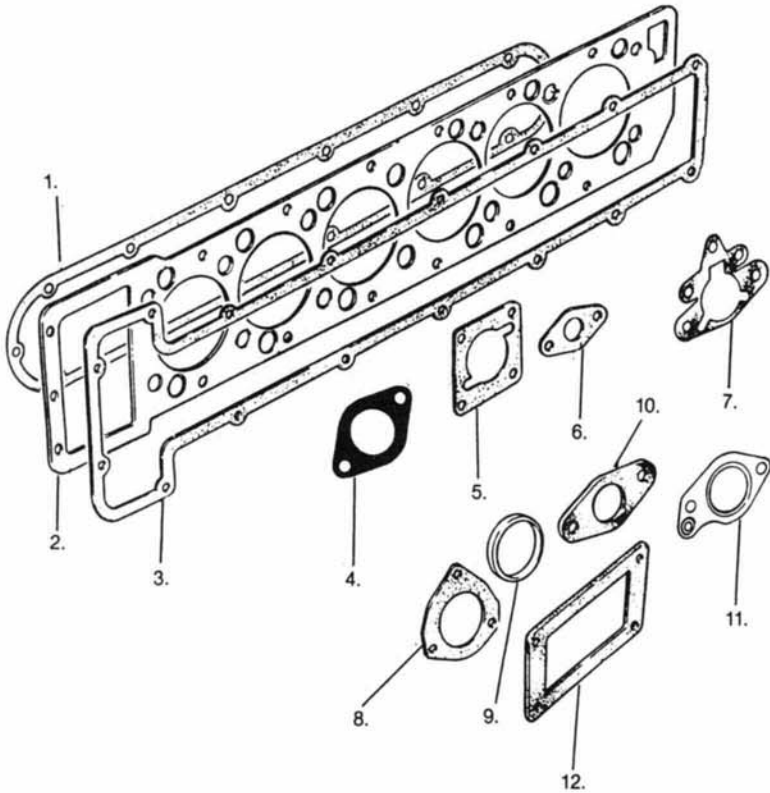

ENGINE

V-12 LOOSE GASKETS

XKE V-12 AIR FILTER PARTS

Illustration #	PART #	DESCRIPTION
1.	C-34351	PRE-HEAT TUBE (2 Req.)
2.	C-34630	AIR FILTER BELLOWS (2 Req.)
3.	C-35695	AIR FILTER HORNS (2 Req.)

Illustration #	PART #	DESCRIPTION
1.	C-29485	ENGINE VALLEY GASKET All V-12
2.	C-33135	HEAD GASKET RH V-12 '71-'81
2A.	C-33136	HEAD GASKET LH V-12 '71-'81
2B.	EAC-1954	HEAD GASKET RH V-12 '82 on
2C.	EAC-1955	HEAD GASKET LH V-12 '82 on
3.	C-29428	CAM COVER GASKET RH All V-12
3A.	C-29429	CAM COVER GASKET LH All V-12
4.	C-33921	EXHAUST MANIFOLD TO HEAD GASKET (12 Req.) V-12
5.	C-33060	INSUL. BLOCK FOR CARBS (4 Req.)
5A.	C-28696	CARB MOUNT GASKET (8 Req.)
6.	C-30344	WATER RAIL GASKET Carb. V-12
7.	C-28721	CARB TO TRUMPET E2 & 3 GASKET
8.	C-33281	THERMOSTAT GASKET (2 Req.) V-12
9.	C-18405-1	EXHAUST MANIFOLD TO HEAD PIPE SEAL RING (4 Req.)
10.	C-33856	OIL PIPE BLOCK GASKET XKE V-12
11.	C-34063	INTAKE GASKET (12 Req.) Carb. V-12
12.	C-34112	INTAKE RECTANGLE GASKET (4 Req.) Carb. V-12