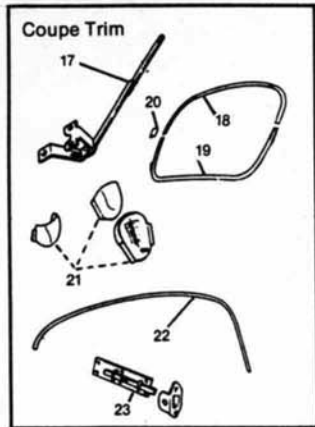

REAR BOOT CHROME TRIM & FITTINGS

XKE S1/S11/S111

Illust. #	PART #	YEAR	DESCRIPTION	
1.	BD-19092/2	'61-'68	LICENSE CHROME TRIM	LH
2.	BD-19092/1	'61-'68	LICENSE CHROME TRIM	RH
3.	BD-24183	'61-'68	JOINER CLIP	
4.	BD-20754	'61-'68	REVERSE LAMP CHROME HOUSING	
5.	BD-35740	'69-'70	TAIL LAMP FINISHER	RH
5A.	BD-35741	'69-'70	TAIL LAMP FINISHER	LH
6.	BD-35962	'68-'70	STAINLESS NO. PLATE FINISHER	
6A.	BD-37349	'71-'73	STAINLESS NO. PLATE FINISHER	
7.	BD-15888	'61-'65	REAR BUMPER	RH
7A.	BD-28715	'65-'68	REAR BUMPER	RH
7B.	BD-35587	'69-'70	REAR BUMPER	RH
7C.	BD-36794	'71-'73	REAR BUMPER	RH
7D.	BD-44805	'74 Only	REAR BUMPER	RH
8.	BD-15887	'61-'65	REAR BUMPER	LH
8A.	BD-28716	'65-'68	REAR BUMPER	LH
8B.	BD-35588	'69-'70	REAR BUMPER	LH
8C.	BD-36795	'71-'73	REAR BUMPER	LH
8D.	BD-44806	'74 Only	REAR BUMPER	LH
9.	BD-19136	'61-'68	REAR OVERRIDER	LH
9A.	BD-35594	'69-'70	REAR OVERRIDER	LH
10.	BD-19135	'61-'68	REAR OVERRIDER	RH
10A.	BD-35593	'69-'70	REAR OVERRIDER	RH
11.	ABR-03	'61-'68	REAR AMCO BAR	
11A.	ABR-04	'69-'70	REAR AMCO BAR	
11B.	BD-35611	'69-'70	REAR CENT. BUMPER	(Rdst. & 2 + 2)
11C.	BD-37909	'71-'73	REAR CENTER BUMPER	(2 + 2)
11D.	BD-37910	'71-'73	REAR CENTER BUMPER	
11E.	BD-44807	'74 Only	REAR CENTER BUMPER	
12.	BD-38825	'71-'73	REAR OVERRIDER	RH
12A.	BD-38826	'71-'73	REAR OVERRIDER	LH
13.	BD-38827	'71-'73	OVERRIDER RUBBER BUFFER	
14.	BD-44808	'74 Only	REAR OVERRIDER	LH, RH
15.	TBS 101	'61-'74	2-PC. TRUNK BOARD SET	(All Rdsts.)
16.	TMS-102	'61-'74	4-PIECE TRUNK MAT SET	(All Rdsts.)
17.	BD-27357	'66-'74	HATCH PROP	(All Coupes & 2 + 2's)
17A.	BD-28246	'62-'74	HATCH PROP MOUNT	
18.	BD-20159/1	'62-'74	TOP HATCH CHROME	(Coupe & 2 + 2)
19.	BD-20159/2	'62-'74	BOT. HATCH CHROME	(Coupe & 2 + 2)
20.	BD-5366	'61-'74	JOINER CLIP	
21.	HCS-100	'68-'74	BLK. PLASTIC HINGE CV. ST.	(3 pcs.)
22.	BD-20745	'62-'70	DRIP MOULDING	(Coupe Only) RH
22A.	BD-20746	'62-'70	DRIP MOULDING	(Coupe Only) LH
23.	BD-9395	'61-'70	SLIDING CATCH-TRUNK BOARD	(Coupe)
24.	BD-26762	'61-'74	"JAGUAR" EMBLEM	
25.	BD-26766	'65-'70	"4.2" EMBLEM	
26.	BD-27666	'65-'74	"E. TYPE" EMBLEM	
27.	BD-37600	'71-'74	"V-12" EMBLEM	
28.	BD-25659	'61-'74	FRICTION BRUSH	
29.	BD-25644	'71-'74	FRICTION BRUSH	(V-12)
30.	BD-15489	'61-'74	TRUNK LID STRIKER	(Roadster)
31.	BD-15898	'61-'74	TRUNK LOCK ASSEMBLY	(Roadster)
32.	BD-16202	'61-'74	LOCK COVER PLATE	(Roadster)
33.	BD-27158	'62-'74	TRUNK RELEASE ASSEMBLY	(Roadster)