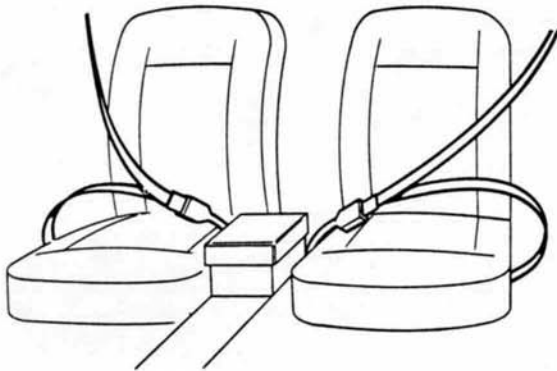

**ORIGINAL 3 POINT BELTS
FOR YOUR XKE SII (STATIC NON-REEL)**

XKE '69-'71 Roadster, FHC & 2+2
3 POINT BRITAX STYLE BD-300 (Pair)
3 POINT XKE 2+2 BD-300-2+2 (Pair)
3 POINT KANGOL STYLE BD-39486 (Pair)