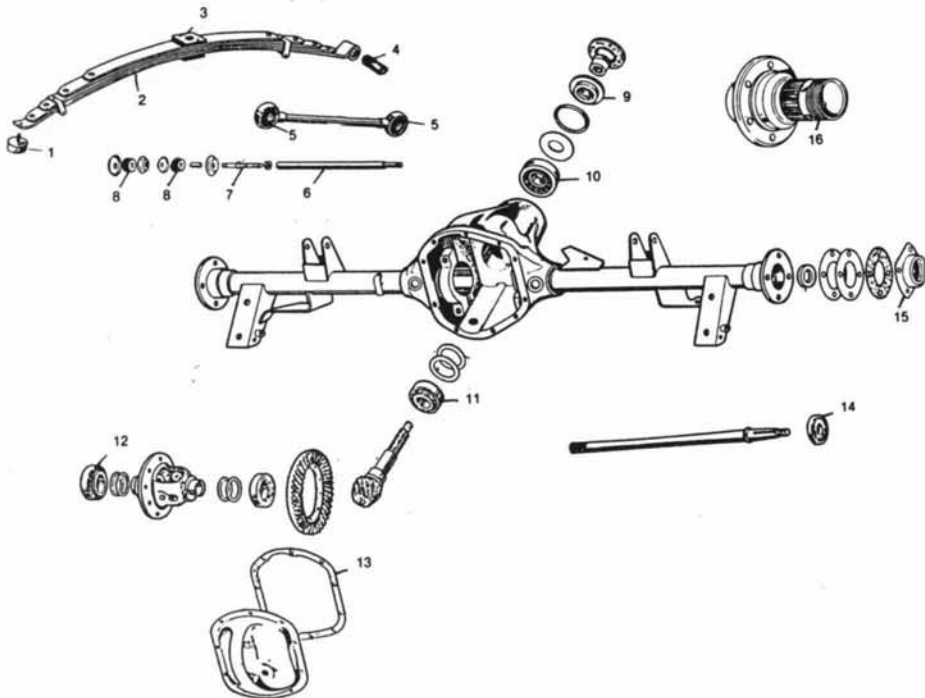

MK 1/MK 2

Illust. #	PART #	DESCRIPTION
1.	C-10843	SPRING FRONT PAD
2.	C-10791/2	REAR SPRING
3.	C-10844	CENTRE MOUNTING PAD (4)
4.	C-8939	SPRING EYE BUSHING
5.	C-8949	TORQUE ARM BUSHING (4)
6.	C-14140	PANHARD ROD TUBE
7.	C-11996	ADJUSTING END
8.	C-10995	RUBBER BUFFER (4)
9.	3840	PINION SEAL
10.	3843	PINION BEARING
11.	3844	PINION INNER BEARING
12.	3845	OUTPUT BEARING
13.	3931	INSPECTION PAN GASKET
14.	7993	OUTER AXLE BEARING
15.	7953	OUTER AXLE SEAL
16A.	C-13094	RH HUB SPLINED
16B.	C-13095	LH HUB SPLINED

We Also Have A Large Selection of Used Ring and Pinions, Axles, Complete Rear Setups, Etc. Call Our Salesmen for Your Needs.