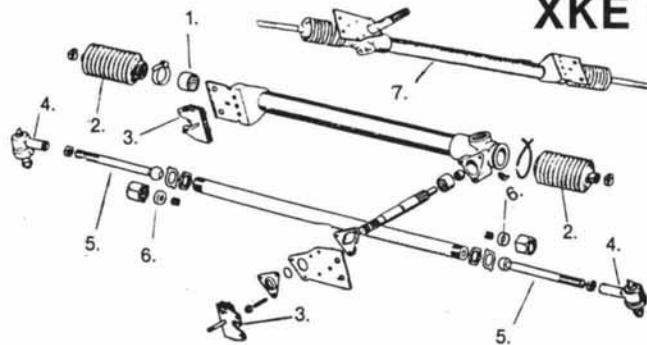

STEERING RACK ASSEMBLY XKE '61-'71

Illust. #	PART #	DESCRIPTION	QTY.
1.	C-15210	LARGE END BUSHING	1
2.	EAW-2254	RACK DUST BOOT	2
3.	C-20087	RACK MOUNTING	2
4.	QR-1178	OUTER TIE RODS (Pair)	1
5.	C-15418	INNER TIE RODS	2
6.	C-7599	INNER TIE ROD SOCKET	2
7.	C-24531	RACK ASSEMBLY COMPLETE Rebuilt	1
7A.	C-24531-N	RACK ASSEMBLY COMPLETE New	1

Core Required on Rack Assembly