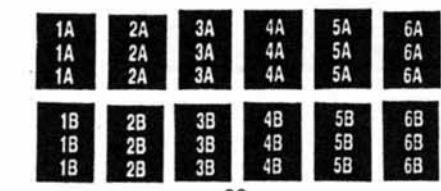

JAGUAR CARS LTD. COVENTRY, ENGLAND

CAR NO. _____ ENGINE NO. _____

BODY NO. _____ GEAR BOX NO. _____