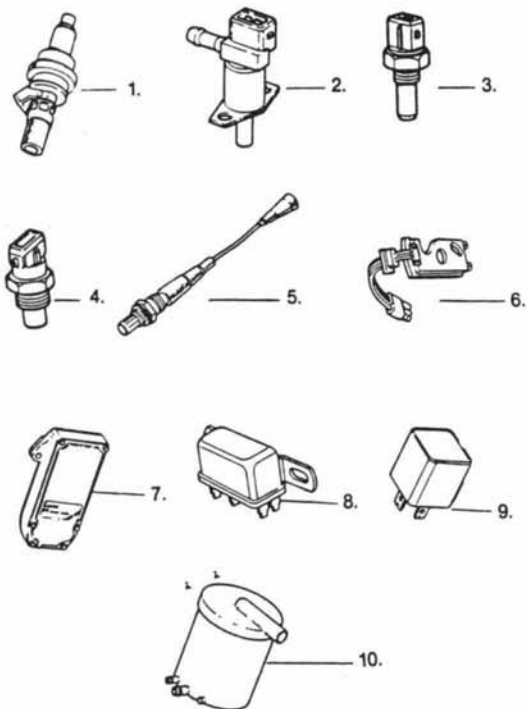

FUEL INJECTION COMPONENTS

Illust. #	DESCRIPTION/MODEL	PART #	Illust. #	DESCRIPTION/MODEL	PART #
1.	FUEL INJECTORS		6.	TRIGGER BOARD	
	XJ6 '78-'87	73179		XJS	60600791
	XJ12 '75-'80	73143	7.	POWER RESISTOR	
	XJS '80 on	73178		XJ6 '78-'87	73184
2.	COLD START INJECTOR			XJS '80 on	73196
	XJ6 '78-'87	73180	8.	FUEL PUMP RELAY	
	XJ12 '77-'79	73160		XJ6 '78-'79	33394
	XJS '77-'79	73160		XJ6 '80-'87	SRB-304
	XJS '80 on	73180		XJ12 '77-'79	33355
3.	WATER TEMPERATURE SWITCH			XJS '77-'79	33355
	XJ6 '78-'87	73198		XJS '80 on	SRB-304
	XJ12 '77-'79	73142	9.	COLD START RELAY	
	XJS '76-'79	73142		XJ6 '78-'87	SRB-304
	XJS '80 on	73198		XJ12 '77-'79	33355
4.	AIR TEMPERATURE SWITCH			XJS '77-'79	33355
	XJ12 '77-'79	73141		XJS '80 on	SRB-304
	XJS '77-'79	73141	10.	CARBON CANISTERS	
	XJS '80 on	73197		XJ '69-'78	C-39237
	XJ6 '78-'87	73198		XJ '79-'87	CAC-3814
5.	LAMBDA SENSOR (OXYGEN)				
	XJ6 '78-'81	73211			
	XJ6 '82-'87	73210			
	XJS '80 on	73211