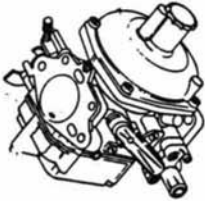

FUEL SYSTEM

REBUILT STROMBERG CARBURETORS

MODEL		PART #
XKE SII '68-'69	FT	C-28817
	RR	C-28818
XKE SII '70-'71	FT	C-30338
	RR	C-30339
XJ6 '69-'74	FT	C-37251
	RR	C-37252
XJ12 & XKE V-12 All	LHF	C-38881
	RHF	C-38883
	LHR	C-38880
	RHR	C-38882

Cores Required