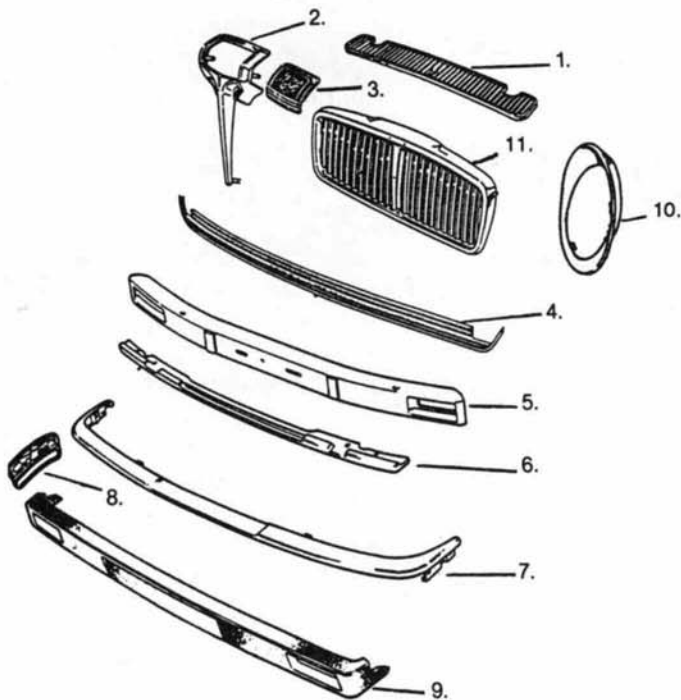

FRONT END TRIM & FITTINGS

XJ6/XJ12 All Models

XJ '80-'87

Illust. #	PART #	YEAR	DESCRIPTION	QTY.
1.	BAC-1020	'80-'87	VENT GRILLE	1
2.	BAC-1063	'80-'87	MOTIF BAR	1
3.	BD-42436	'80-'87	MOTIF BADGE	1
4.	BAC-2479	'80-'87	LOWER GRILLE	1
5.	BAC-1610	'80-'87	FRONT BUMPER BEAM	1
6.	BAC-2432	'80-'87	FRONT BUMPER FILLER TRIM	1
7.	BAC-1242	'80-'87	FRONT BUMPER CHROME	1
8.	BAC-1344	'80-'87	BUMPER EXTENSION RHF	1
8A.	BAC-1345	'80-'87	BUMPER EXTENSION LHF	1
9.	BAC-1170	'80-'87	FT. BUMPER COVER RUBBER	1
10.	DAC-2110	'80-'87	OUTER H/L RIM	2
11.	BAC-1573	'80-'87	RADIATOR GRILLE	1

XJS '76-'81